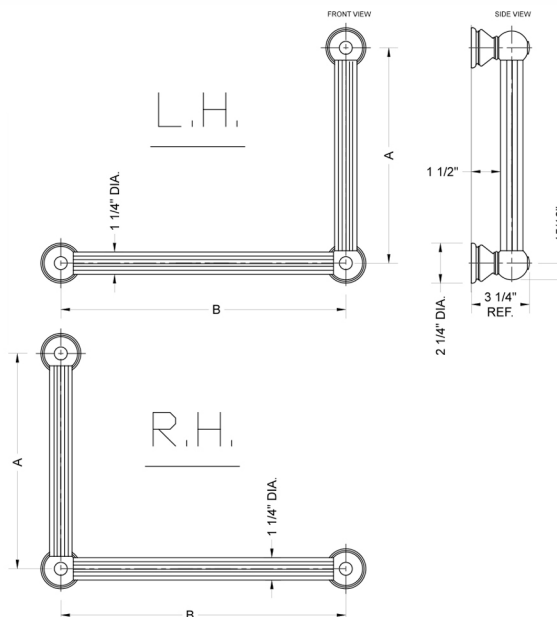

G33 12H x 16W 90° Left Hand Grab Bar

Model #: **G33-12H-16W-LH-**

FEATURES:

- ADA compliant when properly installed
- All brass construction, fully polished & plated
- All grab bars can be custom sized. Contact JACLO for pricing & availability
- Optional handshower sliders and toilet paper/wash cloth holders can be added only upon initial order
- Grab bars over 32" REQUIRE a middle post

SPECIFICATION DRAWING:

BRASS LUXURY GRAB BAR			
PART. #	DESCRIPTION	A H	B W
G33-12H-12W	CENTER TO CENTER	12"	12"
G33-12H-16W	CENTER TO CENTER	12"	16"
G33-12H-24W	CENTER TO CENTER	12"	24"
G33-12H-32W	CENTER TO CENTER	12"	32"
G33-16H-12W	CENTER TO CENTER	16"	12"
G33-16H-16W	CENTER TO CENTER	16"	16"
G33-16H-24W	CENTER TO CENTER	16"	24"
G33-16H-32W	CENTER TO CENTER	16"	32"
G33-24H-12W	CENTER TO CENTER	24"	12"
G33-24H-16W	CENTER TO CENTER	24"	16"
G33-24H-24W	CENTER TO CENTER	24"	24"
G33-24H-32W	CENTER TO CENTER	24"	32"
G33-32H-12W	CENTER TO CENTER	32"	12"
G33-32H-16W	CENTER TO CENTER	32"	16"
G33-32H-24W	CENTER TO CENTER	32"	24"
G33-32H-32W	CENTER TO CENTER	32"	32"