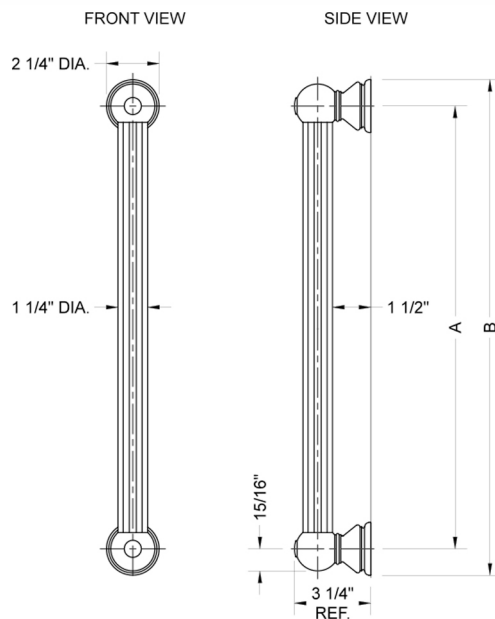

12" G33 Straight Grab Bar

Model #: G33-12-

FEATURES:

- ADA compliant when properly installed
- All brass construction, fully polished & plated
- All grab bars can be custom sized. Contact JACLO for pricing & availability
- Optional handshower sliders and toilet paper/wash cloth holders can be added only upon initial order
- Grab bars over 32" REQUIRE a middle post

SPECIFICATION DRAWING:

BRASS LUXURY GRAB BAR			
PART. #	DESCRIPTION	A	B
G33-12-XX	12" CENTER TO CENTER	12"	14 1/4"
G33-16-XX	16" CENTER TO CENTER	16"	18 1/4"
G33-18-XX	18" CENTER TO CENTER	18"	20 1/4"
G33-24-XX	24" CENTER TO CENTER	24"	28 1/4"
G33-32-XX	32" CENTER TO CENTER	32"	44 1/4"
*NOTE: GRAB BARS OVER 32" REQUIRE A MIDDLE POST			
G33-36-XX	36" CENTER TO CENTER	36"	38 1/4"
G33-42-XX	42" CENTER TO CENTER	42"	44 1/4"
G33-48-XX	48" CENTER TO CENTER	48"	50 1/4"
G33-60-XX	60" CENTER TO CENTER	60"	62 1/4"