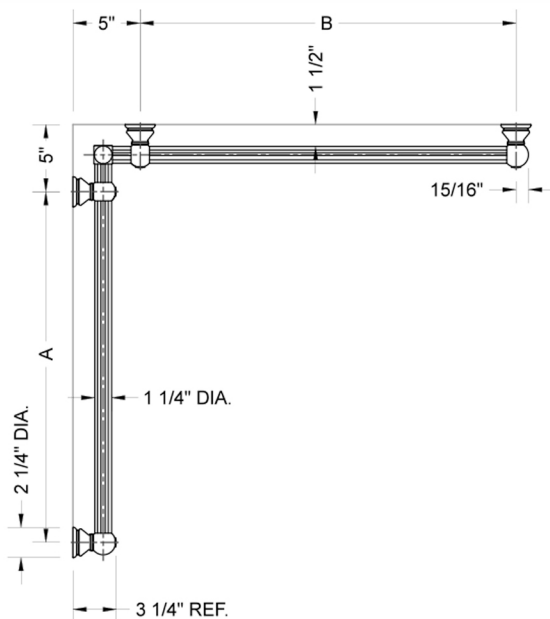

G33 12" x 60" Inside Corner Grab Bar

Model #: G33-12-60-IC-

FEATURES:

- ADA compliant when properly installed
- All brass construction, fully polished & plated
- All grab bars can be custom sized. Contact JACLO for pricing & availability
- Optional handshower sliders and toilet paper/wash cloth holders can be added only upon initial order
- Grab bars over 32" REQUIRE a middle post

SPECIFICATION DRAWING:

BRASS LUXURY GRAB BAR							
PART. #	DESCRIPTION	A	B	PART. #	DESCRIPTION	A	B
G33-12-12-IC	CENTER OF POST	12"	12"	G33-24-36-IC	CENTER OF POST	24"	36"
G33-12-16-IC	CENTER OF POST	12"	16"	G33-24-48-IC	CENTER OF POST	24"	48"
G33-12-24-IC	CENTER OF POST	12"	24"	G33-24-60-IC	CENTER OF POST	24"	60"
G33-12-32-IC	CENTER OF POST	12"	32"				
				G33-32-32-IC	CENTER OF POST	32"	32"
G33-12-36-IC	CENTER OF POST	12"	36"	G33-32-36-IC	CENTER OF POST	32"	36"
G33-12-48-IC	CENTER OF POST	12"	48"	G33-32-48-IC	CENTER OF POST	32"	48"
G33-12-60-IC	CENTER OF POST	12"	60"	G33-32-60-IC	CENTER OF POST	32"	60"
G33-16-16-IC	CENTER OF POST	16"	16"	G33-36-36-IC	CENTER OF POST	36"	36"
G33-16-24-IC	CENTER OF POST	16"	24"	G33-36-48-IC	CENTER OF POST	36"	48"
G33-16-32-IC	CENTER OF POST	16"	32"	G33-36-60-IC	CENTER OF POST	36"	60"
G33-16-36-IC	CENTER OF POST	16"	36"	G33-48-48-IC	CENTER OF POST	48"	48"
G33-16-48-IC	CENTER OF POST	16"	48"	G33-48-60-IC	CENTER OF POST	48"	60"
G33-16-60-IC	CENTER OF POST	16"	60"				
				G33-60-60-IC	CENTER OF POST	60"	60"
G33-24-24-IC	CENTER OF POST	24"	24"				
G33-24-32-IC	CENTER OF POST	24"	32"				