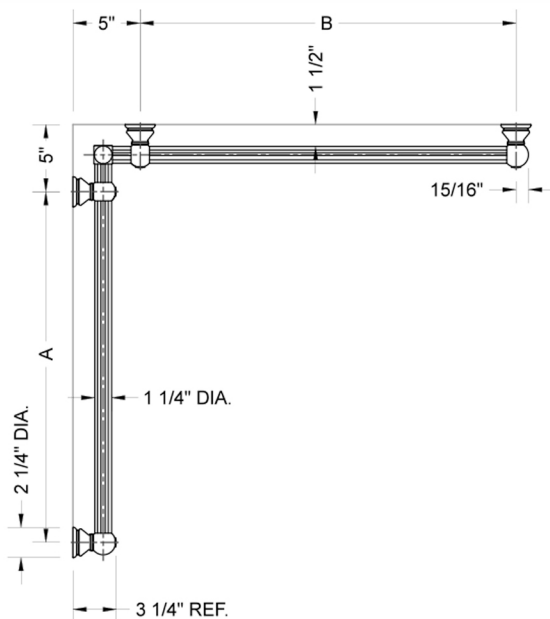

G33 12" x 48" Inside Corner Grab Bar

Model #: G33-12-48-IC-

FEATURES:

- ADA compliant when properly installed
- All brass construction, fully polished & plated
- All grab bars can be custom sized. Contact JACLO for pricing & availability
- Optional handshower sliders and toilet paper/wash cloth holders can be added only upon initial order
- Grab bars over 32" REQUIRE a middle post

SPECIFICATION DRAWING:

BRASS LUXURY GRAB BAR							
PART. #	DESCRIPTION	A	B	PART. #	DESCRIPTION	A	B
G33-12-12-IC	CENTER OF POST	12"	12"	G33-24-36-IC	CENTER OF POST	24"	36"
G33-12-16-IC	CENTER OF POST	12"	16"	G33-24-48-IC	CENTER OF POST	24"	48"
G33-12-24-IC	CENTER OF POST	12"	24"	G33-24-60-IC	CENTER OF POST	24"	60"
G33-12-32-IC	CENTER OF POST	12"	32"				
G33-12-36-IC	CENTER OF POST	12"	36"	G33-32-32-IC	CENTER OF POST	32"	32"
G33-12-48-IC	CENTER OF POST	12"	48"	G33-32-36-IC	CENTER OF POST	32"	36"
G33-12-60-IC	CENTER OF POST	12"	60"	G33-32-48-IC	CENTER OF POST	32"	48"
				G33-32-60-IC	CENTER OF POST	32"	60"
G33-16-16-IC	CENTER OF POST	16"	16"				
G33-16-24-IC	CENTER OF POST	16"	24"	G33-36-36-IC	CENTER OF POST	36"	36"
G33-16-32-IC	CENTER OF POST	16"	32"	G33-36-48-IC	CENTER OF POST	36"	48"
				G33-36-60-IC	CENTER OF POST	36"	60"
G33-16-36-IC	CENTER OF POST	16"	36"				
G33-16-48-IC	CENTER OF POST	16"	48"	G33-48-48-IC	CENTER OF POST	48"	48"
G33-16-60-IC	CENTER OF POST	16"	60"	G33-48-60-IC	CENTER OF POST	48"	60"
G33-24-24-IC	CENTER OF POST	24"	24"	G33-60-60-IC	CENTER OF POST	60"	60"
G33-24-32-IC	CENTER OF POST	24"	32"				