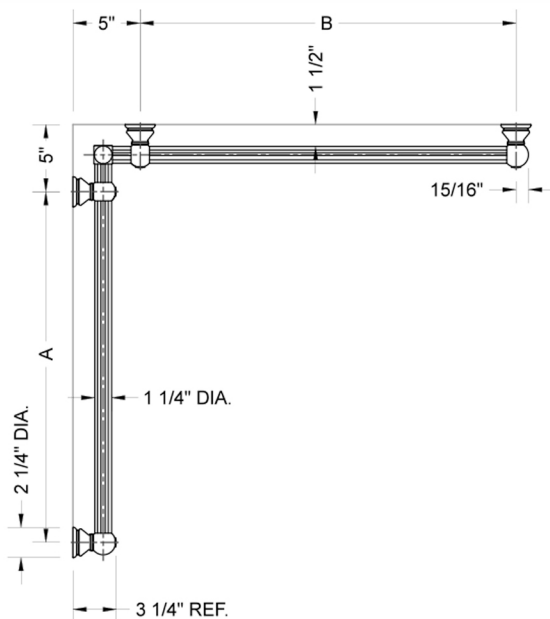

G33 12" x 36" Inside Corner Grab Bar

Model #: G33-12-36-IC-

FEATURES:

- ADA compliant when properly installed
- All brass construction, fully polished & plated
- All grab bars can be custom sized. Contact JACLO for pricing & availability
- Optional handshower sliders and toilet paper/wash cloth holders can be added only upon initial order
- Grab bars over 32" REQUIRE a middle post

SPECIFICATION DRAWING:

BRASS LUXURY GRAB BAR							
PART. #	DESCRIPTION	A	B	PART. #	DESCRIPTION	A	B
G33-12-12-IC	CENTER OF POST	12"	12"	G33-24-36-IC	CENTER OF POST	24"	36"
G33-12-16-IC	CENTER OF POST	12"	16"	G33-24-48-IC	CENTER OF POST	24"	48"
G33-12-24-IC	CENTER OF POST	12"	24"	G33-24-60-IC	CENTER OF POST	24"	60"
G33-12-32-IC	CENTER OF POST	12"	32"				
G33-12-36-IC	CENTER OF POST	12"	36"	G33-32-32-IC	CENTER OF POST	32"	32"
G33-12-48-IC	CENTER OF POST	12"	48"	G33-32-36-IC	CENTER OF POST	32"	36"
G33-12-60-IC	CENTER OF POST	12"	60"	G33-32-48-IC	CENTER OF POST	32"	48"
				G33-32-60-IC	CENTER OF POST	32"	60"
G33-16-16-IC	CENTER OF POST	16"	16"				
G33-16-24-IC	CENTER OF POST	16"	24"	G33-36-36-IC	CENTER OF POST	36"	36"
G33-16-32-IC	CENTER OF POST	16"	32"	G33-36-48-IC	CENTER OF POST	36"	48"
				G33-36-60-IC	CENTER OF POST	36"	60"
G33-16-36-IC	CENTER OF POST	16"	36"				
G33-16-48-IC	CENTER OF POST	16"	48"	G33-48-48-IC	CENTER OF POST	48"	48"
G33-16-60-IC	CENTER OF POST	16"	60"	G33-48-60-IC	CENTER OF POST	48"	60"
G33-24-24-IC	CENTER OF POST	24"	24"	G33-60-60-IC	CENTER OF POST	60"	60"
G33-24-32-IC	CENTER OF POST	24"	32"				