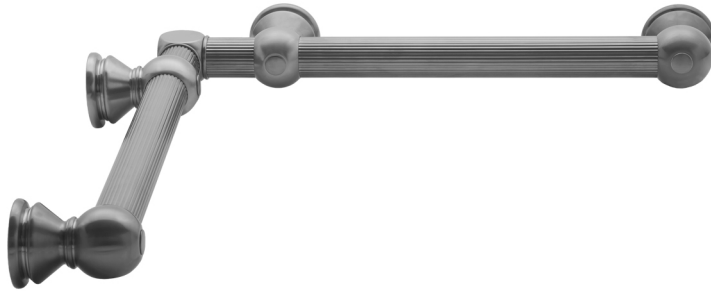

G33 12" x 32" Inside Corner Grab Bar

Model #: G33-12-32-IC-

FEATURES:

- ADA compliant when properly installed
- All brass construction, fully polished & plated
- All grab bars can be custom sized. Contact JACLO for pricing & availability
- Optional handshower sliders and toilet paper/wash cloth holders can be added only upon initial order
- Grab bars over 32" REQUIRE a middle post

AVAILABLE FINISHES:

Polished Chrome (PCH)	Satin Chrome (SC)	Bronze Umber (BU)
Satin Nickel (SN)	Pewter (PEW)	Caramel Bronze (CB)
Polished Nickel (PN)	Antique Brass (AB)	Antique Copper (ACU)
Oil-Rubbed Bronze (ORB)	Polished Brass (PB)	Polished Copper (PCU)
Vintage Bronze (VB)	Satin Brass (SB)	Matte Black (MBK)
Satin Gold (SG)	Polished Gold (PG)	Black Nickel (BKN)
Bombay Gold (BG)	Jewelers Gold (JG)	Europa Bronze (EB)
White (WH)	Sedona Beige (SDB)	Tristan Brass (TB)
Unlacquered Brass (ULB)	Satin Cooper (SCU)	