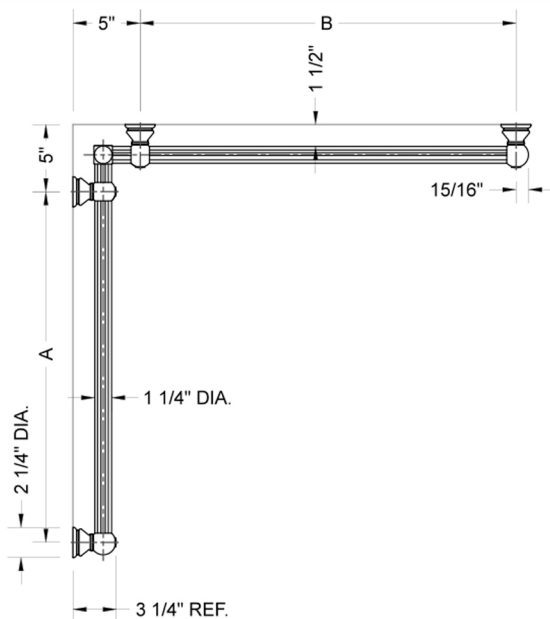

G33 12" x 32" Inside Corner Grab Bar

Model #: G33-12-32-IC-

FEATURES:

- ADA compliant when properly installed
- All brass construction, fully polished & plated
- All grab bars can be custom sized. Contact JACLO for pricing & availability
- Optional handshower sliders and toilet paper/wash cloth holders can be added only upon initial order
- Grab bars over 32" REQUIRE a middle post

SPECIFICATION DRAWING:

BRASS LUXURY GRAB BAR							
PART. #	DESCRIPTION	A	B	PART. #	DESCRIPTION	A	B
G33-12-12-IC	CENTER OF POST	12"	12"	G33-24-36-IC	CENTER OF POST	24"	36"
G33-12-16-IC	CENTER OF POST	12"	16"	G33-24-48-IC	CENTER OF POST	24"	48"
G33-12-24-IC	CENTER OF POST	12"	24"	G33-24-60-IC	CENTER OF POST	24"	60"
G33-12-32-IC	CENTER OF POST	12"	32"				
				G33-32-32-IC	CENTER OF POST	32"	32"
G33-12-36-IC	CENTER OF POST	12"	36"	G33-32-36-IC	CENTER OF POST	32"	36"
G33-12-48-IC	CENTER OF POST	12"	48"	G33-32-48-IC	CENTER OF POST	32"	48"
G33-12-60-IC	CENTER OF POST	12"	60"	G33-32-60-IC	CENTER OF POST	32"	60"
G33-16-16-IC	CENTER OF POST	16"	16"	G33-36-36-IC	CENTER OF POST	36"	36"
G33-16-24-IC	CENTER OF POST	16"	24"	G33-36-48-IC	CENTER OF POST	36"	48"
G33-16-32-IC	CENTER OF POST	16"	32"	G33-36-60-IC	CENTER OF POST	36"	60"
G33-16-36-IC	CENTER OF POST	16"	36"	G33-48-48-IC	CENTER OF POST	48"	48"
G33-16-48-IC	CENTER OF POST	16"	48"	G33-48-60-IC	CENTER OF POST	48"	60"
G33-16-60-IC	CENTER OF POST	16"	60"				
				G33-60-60-IC	CENTER OF POST	60"	60"
G33-24-24-IC	CENTER OF POST	24"	24"				
G33-24-32-IC	CENTER OF POST	24"	32"				