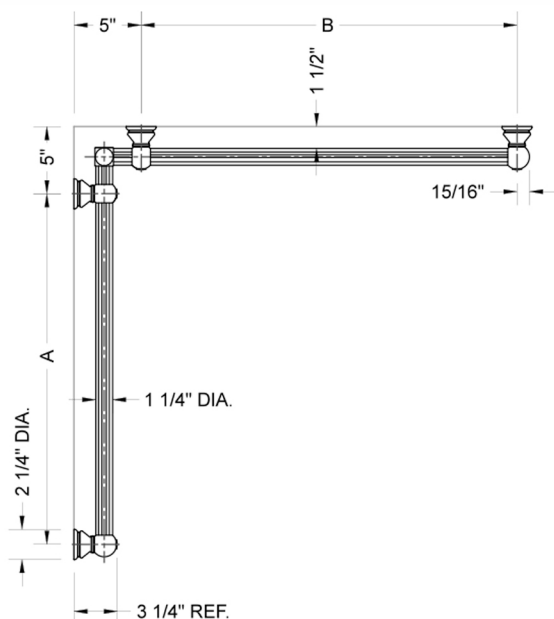

## G33 12" x 24" Inside Corner Grab Bar

Model #: G33-12-24-IC-

### FEATURES:

- ADA compliant when properly installed
- All brass construction, fully polished & plated
- All grab bars can be custom sized. Contact JACLO for pricing & availability
- Optional handshower sliders and toilet paper/wash cloth holders can be added only upon initial order
- Grab bars over 32" REQUIRE a middle post

### SPECIFICATION DRAWING:

BRASS LUXURY GRAB BAR							
PART. #	DESCRIPTION	A	B	PART. #	DESCRIPTION	A	B
G33-12-12-IC	CENTER OF POST	12"	12"	G33-24-36-IC	CENTER OF POST	24"	36"
G33-12-16-IC	CENTER OF POST	12"	16"	G33-24-48-IC	CENTER OF POST	24"	48"
G33-12-24-IC	CENTER OF POST	12"	24"	G33-24-60-IC	CENTER OF POST	24"	60"
G33-12-32-IC	CENTER OF POST	12"	32"				
G33-12-36-IC	CENTER OF POST	12"	36"	G33-32-32-IC	CENTER OF POST	32"	32"
G33-12-48-IC	CENTER OF POST	12"	48"	G33-32-36-IC	CENTER OF POST	32"	36"
G33-12-60-IC	CENTER OF POST	12"	60"	G33-32-48-IC	CENTER OF POST	32"	48"
				G33-32-60-IC	CENTER OF POST	32"	60"
G33-16-16-IC	CENTER OF POST	16"	16"				
G33-16-24-IC	CENTER OF POST	16"	24"	G33-36-36-IC	CENTER OF POST	36"	36"
G33-16-32-IC	CENTER OF POST	16"	32"	G33-36-48-IC	CENTER OF POST	36"	48"
				G33-36-60-IC	CENTER OF POST	36"	60"
G33-16-36-IC	CENTER OF POST	16"	36"				
G33-16-48-IC	CENTER OF POST	16"	48"	G33-48-48-IC	CENTER OF POST	48"	48"
G33-16-60-IC	CENTER OF POST	16"	60"	G33-48-60-IC	CENTER OF POST	48"	60"
G33-24-24-IC	CENTER OF POST	24"	24"	G33-60-60-IC	CENTER OF POST	60"	60"
G33-24-32-IC	CENTER OF POST	24"	32"				