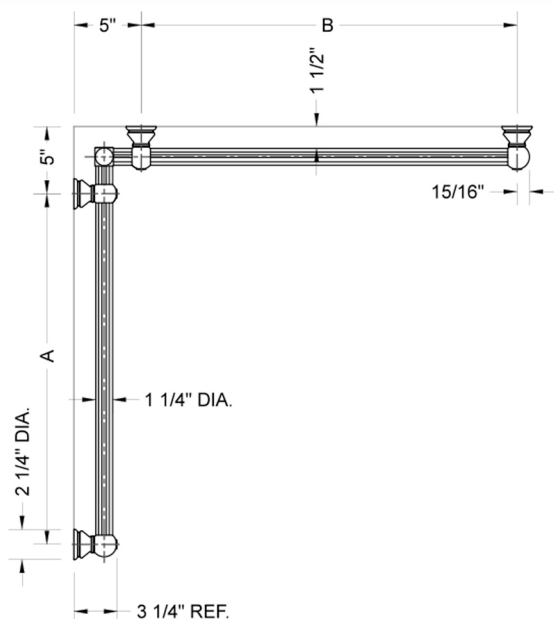

G33 12" x 16" Inside Corner Grab Bar

Model #: G33-12-16-IC-

FEATURES:

- ADA compliant when properly installed
- All brass construction, fully polished & plated
- All grab bars can be custom sized. Contact JACLO for pricing & availability
- Optional handshower sliders and toilet paper/wash cloth holders can be added only upon initial order
- Grab bars over 32" REQUIRE a middle post

SPECIFICATION DRAWING:

BRASS LUXURY GRAB BAR							
PART. #	DESCRIPTION	A	B	PART. #	DESCRIPTION	A	B
G33-12-12-IC	CENTER OF POST	12"	12"	G33-24-36-IC	CENTER OF POST	24"	36"
G33-12-16-IC	CENTER OF POST	12"	16"	G33-24-48-IC	CENTER OF POST	24"	48"
G33-12-24-IC	CENTER OF POST	12"	24"	G33-24-60-IC	CENTER OF POST	24"	60"
G33-12-32-IC	CENTER OF POST	12"	32"				
				G33-32-32-IC	CENTER OF POST	32"	32"
G33-12-36-IC	CENTER OF POST	12"	36"	G33-32-36-IC	CENTER OF POST	32"	36"
G33-12-48-IC	CENTER OF POST	12"	48"	G33-32-48-IC	CENTER OF POST	32"	48"
G33-12-60-IC	CENTER OF POST	12"	60"	G33-32-60-IC	CENTER OF POST	32"	60"
G33-16-16-IC	CENTER OF POST	16"	16"	G33-36-36-IC	CENTER OF POST	36"	36"
G33-16-24-IC	CENTER OF POST	16"	24"	G33-36-48-IC	CENTER OF POST	36"	48"
G33-16-32-IC	CENTER OF POST	16"	32"	G33-36-60-IC	CENTER OF POST	36"	60"
G33-16-36-IC	CENTER OF POST	16"	36"	G33-48-48-IC	CENTER OF POST	48"	48"
G33-16-48-IC	CENTER OF POST	16"	48"	G33-48-60-IC	CENTER OF POST	48"	60"
G33-16-60-IC	CENTER OF POST	16"	60"				
				G33-60-60-IC	CENTER OF POST	60"	60"
G33-24-24-IC	CENTER OF POST	24"	24"				
G33-24-32-IC	CENTER OF POST	24"	32"				