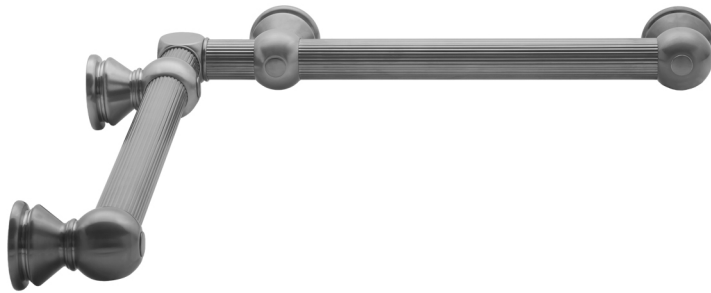

G33 12" x 12" Inside Corner Grab Bar

Model #: G33-12-12-IC-

FEATURES:

- ADA compliant when properly installed
- All brass construction, fully polished & plated
- All grab bars can be custom sized. Contact JACLO for pricing & availability
- Optional handshower sliders and toilet paper/wash cloth holders can be added only upon initial order
- Grab bars over 32" REQUIRE a middle post

AVAILABLE FINISHES:

Polished Chrome (PCH)	Satin Chrome (SC)	Bronze Umber (BU)
Satin Nickel (SN)	Pewter (PEW)	Caramel Bronze (CB)
Polished Nickel (PN)	Antique Brass (AB)	Antique Copper (ACU)
Oil-Rubbed Bronze (ORB)	Polished Brass (PB)	Polished Copper (PCU)
Vintage Bronze (VB)	Satin Brass (SB)	Matte Black (MBK)
Satin Gold (SG)	Polished Gold (PG)	Black Nickel (BKN)
Bombay Gold (BG)	Jewelers Gold (JG)	Europa Bronze (EB)
White (WH)	Sedona Beige (SDB)	Tristan Brass (TB)
Unlacquered Brass (ULB)	Satin Cooper (SCU)	