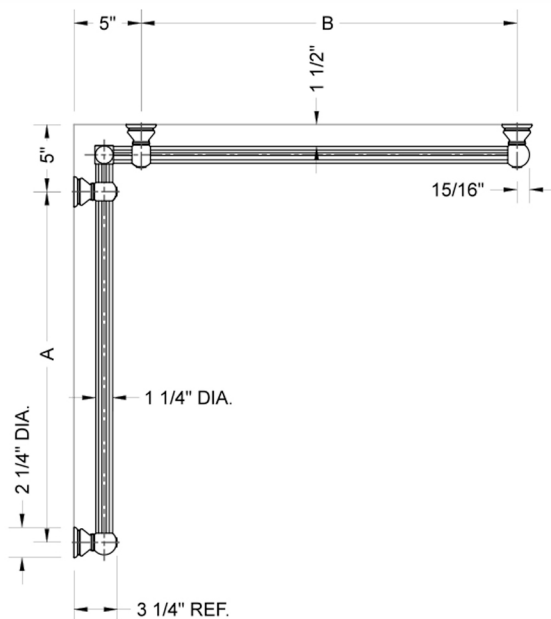

G33 12" x 12" Inside Corner Grab Bar

Model #: G33-12-12-IC-

FEATURES:

- ADA compliant when properly installed
- All brass construction, fully polished & plated
- All grab bars can be custom sized. Contact JACLO for pricing & availability
- Optional handshower sliders and toilet paper/wash cloth holders can be added only upon initial order
- Grab bars over 32" REQUIRE a middle post

SPECIFICATION DRAWING:

BRASS LUXURY GRAB BAR							
PART. #	DESCRIPTION	A	B	PART. #	DESCRIPTION	A	B
G33-12-12-IC	CENTER OF POST	12"	12"	G33-24-36-IC	CENTER OF POST	24"	36"
G33-12-16-IC	CENTER OF POST	12"	16"	G33-24-48-IC	CENTER OF POST	24"	48"
G33-12-24-IC	CENTER OF POST	12"	24"	G33-24-60-IC	CENTER OF POST	24"	60"
G33-12-32-IC	CENTER OF POST	12"	32"				
				G33-32-32-IC	CENTER OF POST	32"	32"
G33-12-36-IC	CENTER OF POST	12"	36"	G33-32-36-IC	CENTER OF POST	32"	36"
G33-12-48-IC	CENTER OF POST	12"	48"	G33-32-48-IC	CENTER OF POST	32"	48"
G33-12-60-IC	CENTER OF POST	12"	60"	G33-32-60-IC	CENTER OF POST	32"	60"
G33-16-16-IC	CENTER OF POST	16"	16"	G33-36-36-IC	CENTER OF POST	36"	36"
G33-16-24-IC	CENTER OF POST	16"	24"	G33-36-48-IC	CENTER OF POST	36"	48"
G33-16-32-IC	CENTER OF POST	16"	32"	G33-36-60-IC	CENTER OF POST	36"	60"
G33-16-36-IC	CENTER OF POST	16"	36"	G33-48-48-IC	CENTER OF POST	48"	48"
G33-16-48-IC	CENTER OF POST	16"	48"	G33-48-60-IC	CENTER OF POST	48"	60"
G33-16-60-IC	CENTER OF POST	16"	60"				
				G33-60-60-IC	CENTER OF POST	60"	60"
G33-24-24-IC	CENTER OF POST	24"	24"				
G33-24-32-IC	CENTER OF POST	24"	32"				