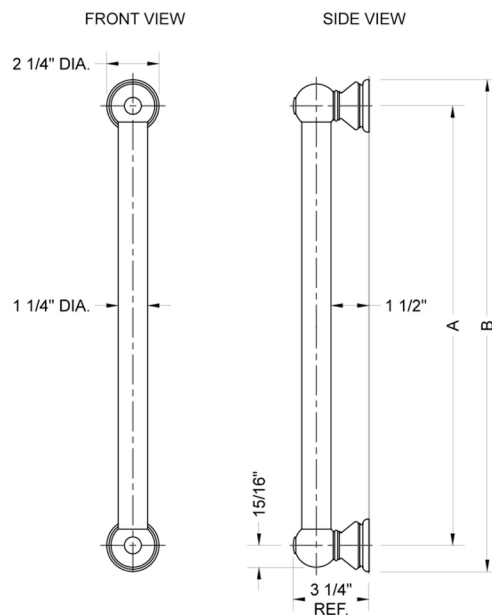

60" G30 Straight Grab Bar

Model #: G30-60-

FEATURES:

- ADA compliant when properly installed
- All brass construction, fully polished & plated
- All grab bars can be custom sized. Contact JACLO for pricing & availability
- Optional handshower sliders and toilet paper/wash cloth holders can be added only upon initial order
- Grab bars over 32" REQUIRE a middle post

SPECIFICATION DRAWING:

BRASS LUXURY GRAB BAR			
PART. #	DESCRIPTION	A	B
G30-12-XX	12" CENTER TO CENTER	12"	14 1/4"
G30-16-XX	16" CENTER TO CENTER	16"	18 1/4"
G30-18-XX	18" CENTER TO CENTER	18"	20 1/4"
G30-24-XX	24" CENTER TO CENTER	24"	28 1/4"
G30-32-XX	32" CENTER TO CENTER	32"	44 1/4"
*NOTE: GRAB BARS OVER 32" REQUIRE A MIDDLE POST			
G30-36-XX	36" CENTER TO CENTER	36"	38 1/4"
G30-42-XX	42" CENTER TO CENTER	42"	44 1/4"
G30-48-XX	48" CENTER TO CENTER	48"	50 1/4"
G30-60-XX	60" CENTER TO CENTER	60"	62 1/4"