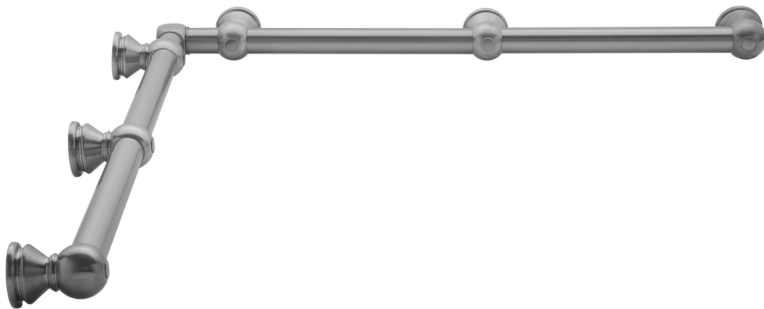

## G30 60" x 60" Inside Corner Grab Bar

Model #: G30-60-60-IC-

### FEATURES:

- ADA compliant when properly installed
- All brass construction, fully polished & plated
- All grab bars can be custom sized. Contact JACLO for pricing & availability
- Optional handshower sliders and toilet paper/wash cloth holders can be added only upon initial order
- Grab bars over 32" REQUIRE a middle post

### SPECIFICATION DRAWING:

BRASS LUXURY GRAB BAR							
PART. #	DESCRIPTION	A	B	PART. #	DESCRIPTION	A	B
G30-12-12-IC	CENTER OF POST	12"	12"	G30-24-36-IC	CENTER OF POST	24"	36"
G30-12-16-IC	CENTER OF POST	12"	16"	G30-24-48-IC	CENTER OF POST	24"	48"
G30-12-24-IC	CENTER OF POST	12"	24"	G30-24-60-IC	CENTER OF POST	24"	60"
G30-12-32-IC	CENTER OF POST	12"	32"				
				G30-32-32-IC	CENTER OF POST	32"	32"
G30-12-36-IC	CENTER OF POST	12"	36"	G30-32-36-IC	CENTER OF POST	32"	36"
G30-12-48-IC	CENTER OF POST	12"	48"	G30-32-48-IC	CENTER OF POST	32"	48"
G30-12-60-IC	CENTER OF POST	12"	60"	G30-32-60-IC	CENTER OF POST	32"	60"
G30-16-16-IC	CENTER OF POST	16"	16"	G30-36-36-IC	CENTER OF POST	36"	36"
G30-16-24-IC	CENTER OF POST	16"	24"	G30-36-48-IC	CENTER OF POST	36"	48"
G30-16-32-IC	CENTER OF POST	16"	32"	G30-36-60-IC	CENTER OF POST	36"	60"
G30-16-36-IC	CENTER OF POST	16"	36"	G30-48-48-IC	CENTER OF POST	48"	48"
G30-16-48-IC	CENTER OF POST	16"	48"	G30-48-60-IC	CENTER OF POST	48"	60"
G30-16-60-IC	CENTER OF POST	16"	60"				
				G30-60-60-IC	CENTER OF POST	60"	60"
G30-24-24-IC	CENTER OF POST	24"	24"				
G30-24-32-IC	CENTER OF POST	24"	32"				