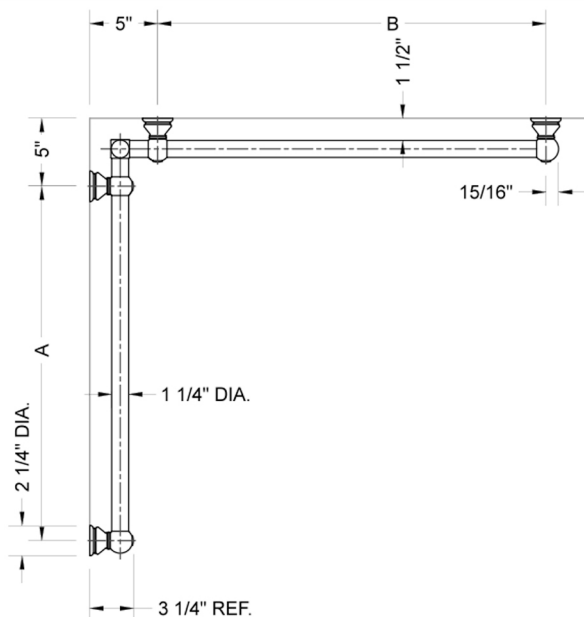

## G30 60" x 60" Inside Corner Grab Bar

Model #: G30-60-60-IC-

### FEATURES:

- ADA compliant when properly installed
- All brass construction, fully polished & plated
- All grab bars can be custom sized. Contact JACLO for pricing & availability
- Optional handshower sliders and toilet paper/wash cloth holders can be added only upon initial order
- Grab bars over 32" REQUIRE a middle post

### SPECIFICATION DRAWING:

BRASS LUXURY GRAB BAR							
PART. #	DESCRIPTION	A	B	PART. #	DESCRIPTION	A	B
G30-12-12-IC	CENTER OF POST	12"	12"	G30-24-36-IC	CENTER OF POST	24"	36"
G30-12-16-IC	CENTER OF POST	12"	16"	G30-24-48-IC	CENTER OF POST	24"	48"
G30-12-24-IC	CENTER OF POST	12"	24"	G30-24-60-IC	CENTER OF POST	24"	60"
G30-12-32-IC	CENTER OF POST	12"	32"				
				G30-32-32-IC	CENTER OF POST	32"	32"
G30-12-36-IC	CENTER OF POST	12"	36"	G30-32-36-IC	CENTER OF POST	32"	36"
G30-12-48-IC	CENTER OF POST	12"	48"	G30-32-48-IC	CENTER OF POST	32"	48"
G30-12-60-IC	CENTER OF POST	12"	60"	G30-32-60-IC	CENTER OF POST	32"	60"
G30-16-16-IC	CENTER OF POST	16"	16"	G30-36-36-IC	CENTER OF POST	36"	36"
G30-16-24-IC	CENTER OF POST	16"	24"	G30-36-48-IC	CENTER OF POST	36"	48"
G30-16-32-IC	CENTER OF POST	16"	32"	G30-36-60-IC	CENTER OF POST	36"	60"
G30-16-36-IC	CENTER OF POST	16"	36"	G30-48-48-IC	CENTER OF POST	48"	48"
G30-16-48-IC	CENTER OF POST	16"	48"	G30-48-60-IC	CENTER OF POST	48"	60"
G30-16-60-IC	CENTER OF POST	16"	60"				
				G30-60-60-IC	CENTER OF POST	60"	60"
G30-24-24-IC	CENTER OF POST	24"	24"				
G30-24-32-IC	CENTER OF POST	24"	32"				