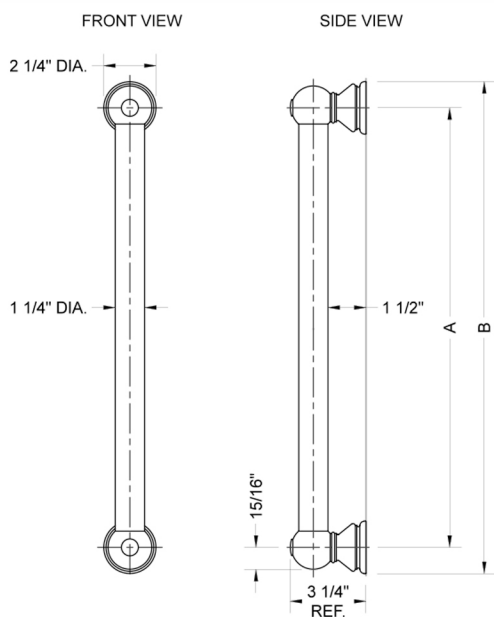

48" G30 Straight Grab Bar

Model #: G30-48-

FEATURES:

- ADA compliant when properly installed
- All brass construction, fully polished & plated
- All grab bars can be custom sized. Contact JACLO for pricing & availability
- Optional handshower sliders and toilet paper/wash cloth holders can be added only upon initial order
- Grab bars over 32" REQUIRE a middle post

SPECIFICATION DRAWING:

BRASS LUXURY GRAB BAR			
PART. #	DESCRIPTION	A	B
G30-12-XX	12" CENTER TO CENTER	12"	14 1/4"
G30-16-XX	16" CENTER TO CENTER	16"	18 1/4"
G30-18-XX	18" CENTER TO CENTER	18"	20 1/4"
G30-24-XX	24" CENTER TO CENTER	24"	28 1/4"
G30-32-XX	32" CENTER TO CENTER	32"	44 1/4"
*NOTE: GRAB BARS OVER 32" REQUIRE A MIDDLE POST			
G30-36-XX	36" CENTER TO CENTER	36"	38 1/4"
G30-42-XX	42" CENTER TO CENTER	42"	44 1/4"
G30-48-XX	48" CENTER TO CENTER	48"	50 1/4"
G30-60-XX	60" CENTER TO CENTER	60"	62 1/4"