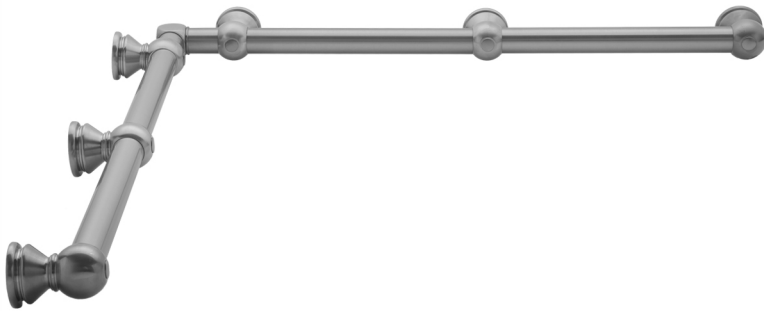

G30 48" x 60" Inside Corner Grab Bar

Model #: G30-48-60-IC-

FEATURES:

- ADA compliant when properly installed
- All brass construction, fully polished & plated
- All grab bars can be custom sized. Contact JACLO for pricing & availability
- Optional handshower sliders and toilet paper/wash cloth holders can be added only upon initial order
- Grab bars over 32" REQUIRE a middle post

SPECIFICATION DRAWING:

BRASS LUXURY GRAB BAR							
PART. #	DESCRIPTION	A	B	PART. #	DESCRIPTION	A	B
G30-12-12-IC	CENTER OF POST	12"	12"	G30-24-36-IC	CENTER OF POST	24"	36"
G30-12-16-IC	CENTER OF POST	12"	16"	G30-24-48-IC	CENTER OF POST	24"	48"
G30-12-24-IC	CENTER OF POST	12"	24"	G30-24-60-IC	CENTER OF POST	24"	60"
G30-12-32-IC	CENTER OF POST	12"	32"				
				G30-32-32-IC	CENTER OF POST	32"	32"
G30-12-36-IC	CENTER OF POST	12"	36"	G30-32-36-IC	CENTER OF POST	32"	36"
G30-12-48-IC	CENTER OF POST	12"	48"	G30-32-48-IC	CENTER OF POST	32"	48"
G30-12-60-IC	CENTER OF POST	12"	60"	G30-32-60-IC	CENTER OF POST	32"	60"
G30-16-16-IC	CENTER OF POST	16"	16"	G30-36-36-IC	CENTER OF POST	36"	36"
G30-16-24-IC	CENTER OF POST	16"	24"	G30-36-48-IC	CENTER OF POST	36"	48"
G30-16-32-IC	CENTER OF POST	16"	32"	G30-36-60-IC	CENTER OF POST	36"	60"
G30-16-36-IC	CENTER OF POST	16"	36"	G30-48-48-IC	CENTER OF POST	48"	48"
G30-16-48-IC	CENTER OF POST	16"	48"	G30-48-60-IC	CENTER OF POST	48"	60"
G30-16-60-IC	CENTER OF POST	16"	60"				
				G30-60-60-IC	CENTER OF POST	60"	60"
G30-24-24-IC	CENTER OF POST	24"	24"				
G30-24-32-IC	CENTER OF POST	24"	32"				