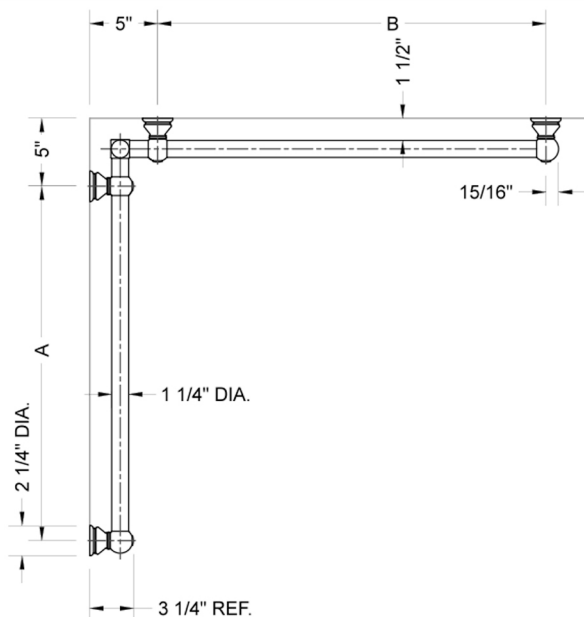

G30 48" x 60" Inside Corner Grab Bar

Model #: G30-48-60-IC-

FEATURES:

- ADA compliant when properly installed
- All brass construction, fully polished & plated
- All grab bars can be custom sized. Contact JACLO for pricing & availability
- Optional handshower sliders and toilet paper/wash cloth holders can be added only upon initial order
- Grab bars over 32" REQUIRE a middle post

SPECIFICATION DRAWING:

BRASS LUXURY GRAB BAR							
PART. #	DESCRIPTION	A	B	PART. #	DESCRIPTION	A	B
G30-12-12-IC	CENTER OF POST	12"	12"	G30-24-36-IC	CENTER OF POST	24"	36"
G30-12-16-IC	CENTER OF POST	12"	16"	G30-24-48-IC	CENTER OF POST	24"	48"
G30-12-24-IC	CENTER OF POST	12"	24"	G30-24-60-IC	CENTER OF POST	24"	60"
G30-12-32-IC	CENTER OF POST	12"	32"				
				G30-32-32-IC	CENTER OF POST	32"	32"
G30-12-36-IC	CENTER OF POST	12"	36"	G30-32-36-IC	CENTER OF POST	32"	36"
G30-12-48-IC	CENTER OF POST	12"	48"	G30-32-48-IC	CENTER OF POST	32"	48"
G30-12-60-IC	CENTER OF POST	12"	60"	G30-32-60-IC	CENTER OF POST	32"	60"
G30-16-16-IC	CENTER OF POST	16"	16"	G30-36-36-IC	CENTER OF POST	36"	36"
G30-16-24-IC	CENTER OF POST	16"	24"	G30-36-48-IC	CENTER OF POST	36"	48"
G30-16-32-IC	CENTER OF POST	16"	32"	G30-36-60-IC	CENTER OF POST	36"	60"
G30-16-36-IC	CENTER OF POST	16"	36"	G30-48-48-IC	CENTER OF POST	48"	48"
G30-16-48-IC	CENTER OF POST	16"	48"	G30-48-60-IC	CENTER OF POST	48"	60"
G30-16-60-IC	CENTER OF POST	16"	60"				
				G30-60-60-IC	CENTER OF POST	60"	60"
G30-24-24-IC	CENTER OF POST	24"	24"				
G30-24-32-IC	CENTER OF POST	24"	32"				