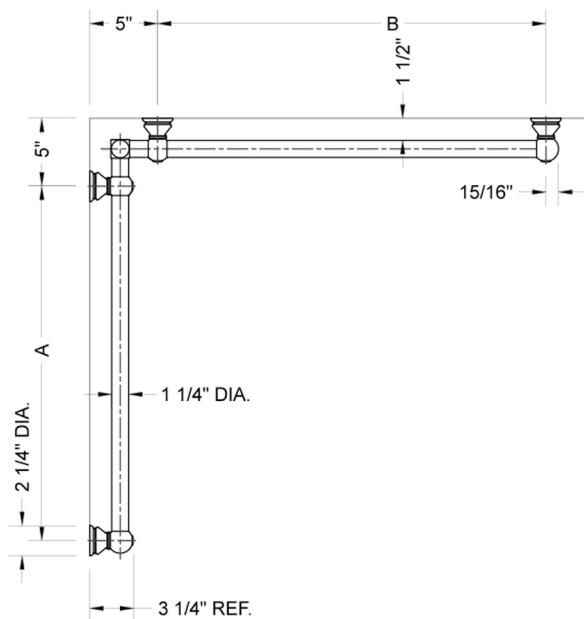

## G30 48" x 48" Inside Corner Grab Bar

Model #: G30-48-48-IC-

### FEATURES:

- ADA compliant when properly installed
- All brass construction, fully polished & plated
- All grab bars can be custom sized. Contact JACLO for pricing & availability
- Optional handshower sliders and toilet paper/wash cloth holders can be added only upon initial order
- Grab bars over 32" REQUIRE a middle post

### SPECIFICATION DRAWING:

BRASS LUXURY GRAB BAR							
PART. #	DESCRIPTION	A	B	PART. #	DESCRIPTION	A	B
G30-12-12-IC	CENTER OF POST	12"	12"	G30-24-36-IC	CENTER OF POST	24"	36"
G30-12-16-IC	CENTER OF POST	12"	16"	G30-24-48-IC	CENTER OF POST	24"	48"
G30-12-24-IC	CENTER OF POST	12"	24"	G30-24-60-IC	CENTER OF POST	24"	60"
G30-12-32-IC	CENTER OF POST	12"	32"				
G30-12-36-IC	CENTER OF POST	12"	36"	G30-32-32-IC	CENTER OF POST	32"	32"
G30-12-48-IC	CENTER OF POST	12"	48"	G30-32-36-IC	CENTER OF POST	32"	36"
G30-12-60-IC	CENTER OF POST	12"	60"	G30-32-48-IC	CENTER OF POST	32"	48"
				G30-32-60-IC	CENTER OF POST	32"	60"
G30-16-16-IC	CENTER OF POST	16"	16"				
G30-16-24-IC	CENTER OF POST	16"	24"	G30-36-36-IC	CENTER OF POST	36"	36"
G30-16-32-IC	CENTER OF POST	16"	32"	G30-36-48-IC	CENTER OF POST	36"	48"
				G30-36-60-IC	CENTER OF POST	36"	60"
G30-16-36-IC	CENTER OF POST	16"	36"				
G30-16-48-IC	CENTER OF POST	16"	48"	G30-48-48-IC	CENTER OF POST	48"	48"
G30-16-60-IC	CENTER OF POST	16"	60"	G30-48-60-IC	CENTER OF POST	48"	60"
G30-24-24-IC	CENTER OF POST	24"	24"	G30-60-60-IC	CENTER OF POST	60"	60"
G30-24-32-IC	CENTER OF POST	24"	32"				