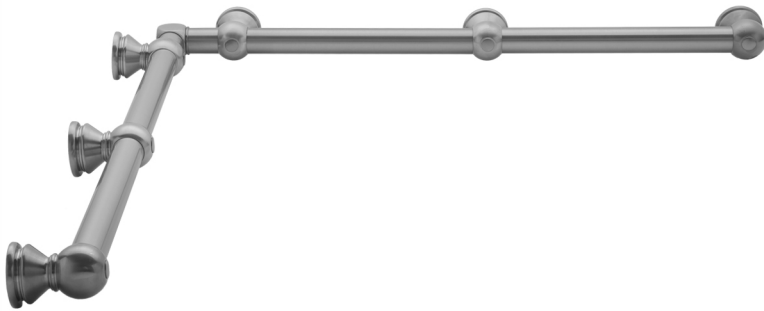

## G30 48" x 48" Inside Corner Grab Bar

Model #: G30-48-48-IC-

### FEATURES:

- ADA compliant when properly installed
- All brass construction, fully polished & plated
- All grab bars can be custom sized. Contact JACLO for pricing & availability
- Optional handshower sliders and toilet paper/wash cloth holders can be added only upon initial order
- Grab bars over 32" REQUIRE a middle post

### SPECIFICATION DRAWING:

BRASS LUXURY GRAB BAR							
PART. #	DESCRIPTION	A	B	PART. #	DESCRIPTION	A	B
G30-12-12-IC	CENTER OF POST	12"	12"	G30-24-36-IC	CENTER OF POST	24"	36"
G30-12-16-IC	CENTER OF POST	12"	16"	G30-24-48-IC	CENTER OF POST	24"	48"
G30-12-24-IC	CENTER OF POST	12"	24"	G30-24-60-IC	CENTER OF POST	24"	60"
G30-12-32-IC	CENTER OF POST	12"	32"				
G30-12-36-IC	CENTER OF POST	12"	36"	G30-32-32-IC	CENTER OF POST	32"	32"
G30-12-48-IC	CENTER OF POST	12"	48"	G30-32-36-IC	CENTER OF POST	32"	36"
G30-12-60-IC	CENTER OF POST	12"	60"	G30-32-48-IC	CENTER OF POST	32"	48"
				G30-32-60-IC	CENTER OF POST	32"	60"
G30-16-16-IC	CENTER OF POST	16"	16"				
G30-16-24-IC	CENTER OF POST	16"	24"	G30-36-36-IC	CENTER OF POST	36"	36"
G30-16-32-IC	CENTER OF POST	16"	32"	G30-36-48-IC	CENTER OF POST	36"	48"
				G30-36-60-IC	CENTER OF POST	36"	60"
G30-16-36-IC	CENTER OF POST	16"	36"				
G30-16-48-IC	CENTER OF POST	16"	48"	G30-48-48-IC	CENTER OF POST	48"	48"
G30-16-60-IC	CENTER OF POST	16"	60"	G30-48-60-IC	CENTER OF POST	48"	60"
G30-24-24-IC	CENTER OF POST	24"	24"	G30-60-60-IC	CENTER OF POST	60"	60"
G30-24-32-IC	CENTER OF POST	24"	32"				