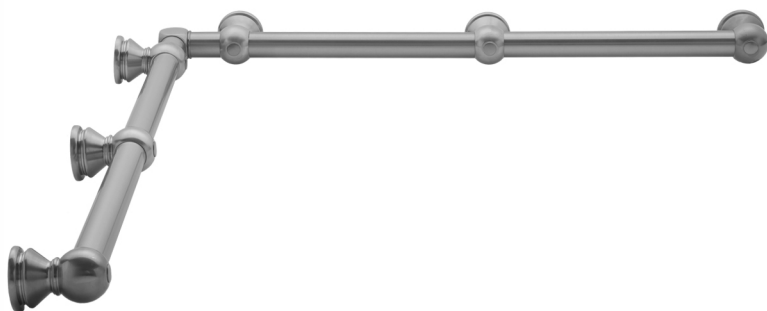

## G30 36" x 60" Inside Corner Grab Bar

Model #: **G30-36-60-IC-**

### FEATURES:

- ADA compliant when properly installed
- All brass construction, fully polished & plated
- All grab bars can be custom sized. Contact JACLO for pricing & availability
- Optional handshower sliders and toilet paper/wash cloth holders can be added only upon initial order
- Grab bars over 32" REQUIRE a middle post