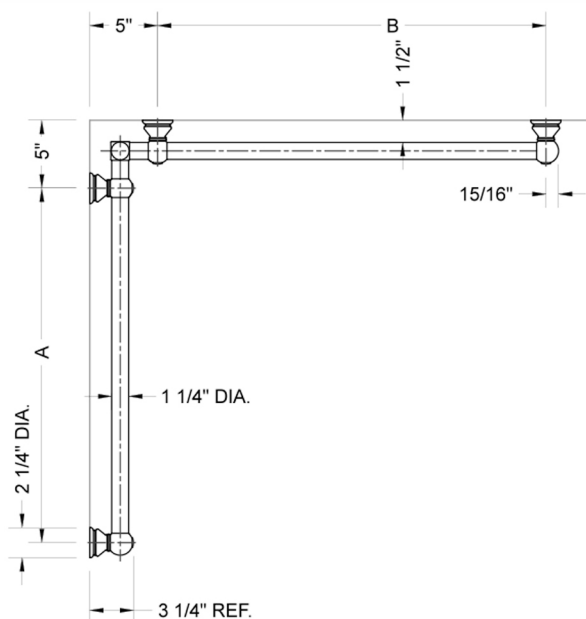

SPECIFICATION DRAWING:

BRASS LUXURY GRAB BAR							
PART. #	DESCRIPTION	A	B	PART. #	DESCRIPTION	A	B
G30-12-12-IC	CENTER OF POST	12"	12"	G30-24-36-IC	CENTER OF POST	24"	36"
G30-12-16-IC	CENTER OF POST	12"	16"	G30-24-48-IC	CENTER OF POST	24"	48"
G30-12-24-IC	CENTER OF POST	12"	24"	G30-24-60-IC	CENTER OF POST	24"	60"
G30-12-32-IC	CENTER OF POST	12"	32"				
G30-12-36-IC	CENTER OF POST	12"	36"	G30-32-32-IC	CENTER OF POST	32"	32"
G30-12-48-IC	CENTER OF POST	12"	48"	G30-32-36-IC	CENTER OF POST	32"	36"
G30-12-60-IC	CENTER OF POST	12"	60"	G30-32-48-IC	CENTER OF POST	32"	48"
				G30-32-60-IC	CENTER OF POST	32"	60"
G30-16-16-IC	CENTER OF POST	16"	16"				
G30-16-24-IC	CENTER OF POST	16"	24"	G30-36-36-IC	CENTER OF POST	36"	36"
G30-16-32-IC	CENTER OF POST	16"	32"	G30-36-48-IC	CENTER OF POST	36"	48"
				G30-36-60-IC	CENTER OF POST	36"	60"
G30-16-36-IC	CENTER OF POST	16"	36"				
G30-16-48-IC	CENTER OF POST	16"	48"	G30-48-48-IC	CENTER OF POST	48"	48"
G30-16-60-IC	CENTER OF POST	16"	60"	G30-48-60-IC	CENTER OF POST	48"	60"
G30-24-24-IC	CENTER OF POST	24"	24"	G30-60-60-IC	CENTER OF POST	60"	60"
G30-24-32-IC	CENTER OF POST	24"	32"