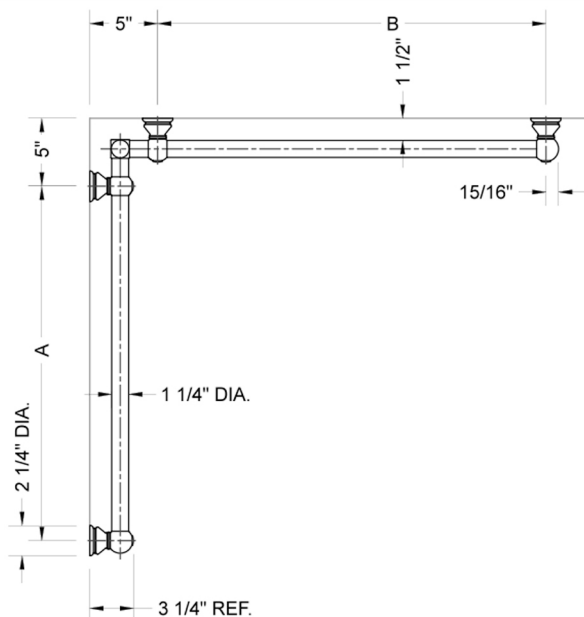

G30 36" x 48" Inside Corner Grab Bar

Model #: G30-36-48-IC-

FEATURES:

- ADA compliant when properly installed
- All brass construction, fully polished & plated
- All grab bars can be custom sized. Contact JACLO for pricing & availability
- Optional handshower sliders and toilet paper/wash cloth holders can be added only upon initial order
- Grab bars over 32" REQUIRE a middle post

SPECIFICATION DRAWING:

BRASS LUXURY GRAB BAR							
PART. #	DESCRIPTION	A	B	PART. #	DESCRIPTION	A	B
G30-12-12-IC	CENTER OF POST	12"	12"	G30-24-36-IC	CENTER OF POST	24"	36"
G30-12-16-IC	CENTER OF POST	12"	16"	G30-24-48-IC	CENTER OF POST	24"	48"
G30-12-24-IC	CENTER OF POST	12"	24"	G30-24-60-IC	CENTER OF POST	24"	60"
G30-12-32-IC	CENTER OF POST	12"	32"				
				G30-32-32-IC	CENTER OF POST	32"	32"
G30-12-36-IC	CENTER OF POST	12"	36"	G30-32-36-IC	CENTER OF POST	32"	36"
G30-12-48-IC	CENTER OF POST	12"	48"	G30-32-48-IC	CENTER OF POST	32"	48"
G30-12-60-IC	CENTER OF POST	12"	60"	G30-32-60-IC	CENTER OF POST	32"	60"
G30-16-16-IC	CENTER OF POST	16"	16"	G30-36-36-IC	CENTER OF POST	36"	36"
G30-16-24-IC	CENTER OF POST	16"	24"	G30-36-48-IC	CENTER OF POST	36"	48"
G30-16-32-IC	CENTER OF POST	16"	32"	G30-36-60-IC	CENTER OF POST	36"	60"
G30-16-36-IC	CENTER OF POST	16"	36"	G30-48-48-IC	CENTER OF POST	48"	48"
G30-16-48-IC	CENTER OF POST	16"	48"	G30-48-60-IC	CENTER OF POST	48"	60"
G30-16-60-IC	CENTER OF POST	16"	60"				
				G30-60-60-IC	CENTER OF POST	60"	60"
G30-24-24-IC	CENTER OF POST	24"	24"				
G30-24-32-IC	CENTER OF POST	24"	32"				