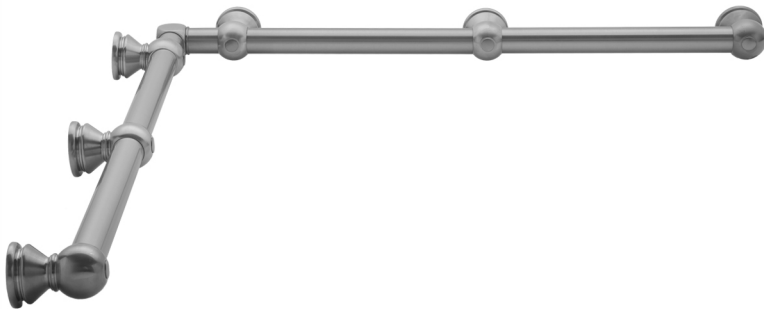

G30 36" x 48" Inside Corner Grab Bar

Model #: G30-36-48-IC-

FEATURES:

- ADA compliant when properly installed
- All brass construction, fully polished & plated
- All grab bars can be custom sized. Contact JACLO for pricing & availability
- Optional handshower sliders and toilet paper/wash cloth holders can be added only upon initial order
- Grab bars over 32" REQUIRE a middle post

SPECIFICATION DRAWING:

BRASS LUXURY GRAB BAR							
PART. #	DESCRIPTION	A	B	PART. #	DESCRIPTION	A	B
G30-12-12-IC	CENTER OF POST	12"	12"	G30-24-36-IC	CENTER OF POST	24"	36"
G30-12-16-IC	CENTER OF POST	12"	16"	G30-24-48-IC	CENTER OF POST	24"	48"
G30-12-24-IC	CENTER OF POST	12"	24"	G30-24-60-IC	CENTER OF POST	24"	60"
G30-12-32-IC	CENTER OF POST	12"	32"				
				G30-32-32-IC	CENTER OF POST	32"	32"
G30-12-36-IC	CENTER OF POST	12"	36"	G30-32-36-IC	CENTER OF POST	32"	36"
G30-12-48-IC	CENTER OF POST	12"	48"	G30-32-48-IC	CENTER OF POST	32"	48"
G30-12-60-IC	CENTER OF POST	12"	60"	G30-32-60-IC	CENTER OF POST	32"	60"
G30-16-16-IC	CENTER OF POST	16"	16"	G30-36-36-IC	CENTER OF POST	36"	36"
G30-16-24-IC	CENTER OF POST	16"	24"	G30-36-48-IC	CENTER OF POST	36"	48"
G30-16-32-IC	CENTER OF POST	16"	32"	G30-36-60-IC	CENTER OF POST	36"	60"
G30-16-36-IC	CENTER OF POST	16"	36"	G30-48-48-IC	CENTER OF POST	48"	48"
G30-16-48-IC	CENTER OF POST	16"	48"	G30-48-60-IC	CENTER OF POST	48"	60"
G30-16-60-IC	CENTER OF POST	16"	60"				
				G30-60-60-IC	CENTER OF POST	60"	60"
G30-24-24-IC	CENTER OF POST	24"	24"				
G30-24-32-IC	CENTER OF POST	24"	32"				