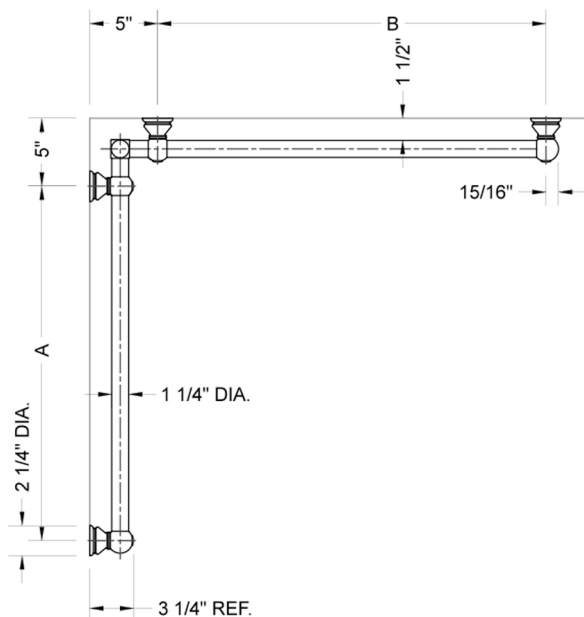

G30 36" x 36" Inside Corner Grab Bar

Model #: G30-36-36-IC-

FEATURES:

- ADA compliant when properly installed
- All brass construction, fully polished & plated
- All grab bars can be custom sized. Contact JACLO for pricing & availability
- Optional handshower sliders and toilet paper/wash cloth holders can be added only upon initial order
- Grab bars over 32" REQUIRE a middle post

SPECIFICATION DRAWING:

BRASS LUXURY GRAB BAR							
PART. #	DESCRIPTION	A	B	PART. #	DESCRIPTION	A	B
G30-12-12-IC	CENTER OF POST	12"	12"	G30-24-36-IC	CENTER OF POST	24"	36"
G30-12-16-IC	CENTER OF POST	12"	16"	G30-24-48-IC	CENTER OF POST	24"	48"
G30-12-24-IC	CENTER OF POST	12"	24"	G30-24-60-IC	CENTER OF POST	24"	60"
G30-12-32-IC	CENTER OF POST	12"	32"				
G30-12-36-IC	CENTER OF POST	12"	36"	G30-32-32-IC	CENTER OF POST	32"	32"
G30-12-48-IC	CENTER OF POST	12"	48"	G30-32-36-IC	CENTER OF POST	32"	36"
G30-12-60-IC	CENTER OF POST	12"	60"	G30-32-48-IC	CENTER OF POST	32"	48"
				G30-32-60-IC	CENTER OF POST	32"	60"
G30-16-16-IC	CENTER OF POST	16"	16"				
G30-16-24-IC	CENTER OF POST	16"	24"	G30-36-36-IC	CENTER OF POST	36"	36"
G30-16-32-IC	CENTER OF POST	16"	32"	G30-36-48-IC	CENTER OF POST	36"	48"
				G30-36-60-IC	CENTER OF POST	36"	60"
G30-16-36-IC	CENTER OF POST	16"	36"				
G30-16-48-IC	CENTER OF POST	16"	48"	G30-48-48-IC	CENTER OF POST	48"	48"
G30-16-60-IC	CENTER OF POST	16"	60"	G30-48-60-IC	CENTER OF POST	48"	60"
G30-24-24-IC	CENTER OF POST	24"	24"	G30-60-60-IC	CENTER OF POST	60"	60"
G30-24-32-IC	CENTER OF POST	24"	32"				