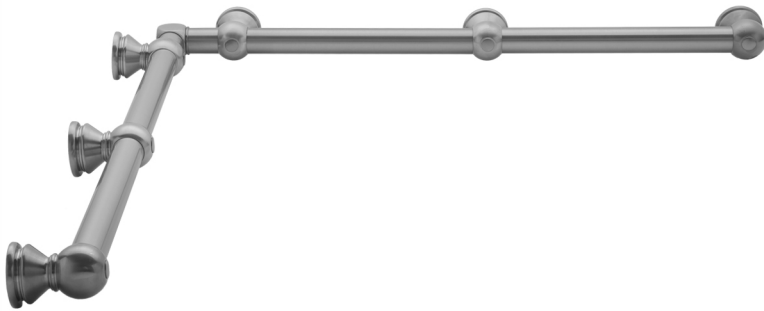

G30 36" x 36" Inside Corner Grab Bar

Model #: G30-36-36-IC-

FEATURES:

- ADA compliant when properly installed
- All brass construction, fully polished & plated
- All grab bars can be custom sized. Contact JACLO for pricing & availability
- Optional handshower sliders and toilet paper/wash cloth holders can be added only upon initial order
- Grab bars over 32" REQUIRE a middle post

SPECIFICATION DRAWING:

BRASS LUXURY GRAB BAR							
PART. #	DESCRIPTION	A	B	PART. #	DESCRIPTION	A	B
G30-12-12-IC	CENTER OF POST	12"	12"	G30-24-36-IC	CENTER OF POST	24"	36"
G30-12-16-IC	CENTER OF POST	12"	16"	G30-24-48-IC	CENTER OF POST	24"	48"
G30-12-24-IC	CENTER OF POST	12"	24"	G30-24-60-IC	CENTER OF POST	24"	60"
G30-12-32-IC	CENTER OF POST	12"	32"				
G30-12-36-IC	CENTER OF POST	12"	36"	G30-32-32-IC	CENTER OF POST	32"	32"
G30-12-48-IC	CENTER OF POST	12"	48"	G30-32-36-IC	CENTER OF POST	32"	36"
G30-12-60-IC	CENTER OF POST	12"	60"	G30-32-48-IC	CENTER OF POST	32"	48"
				G30-32-60-IC	CENTER OF POST	32"	60"
G30-16-16-IC	CENTER OF POST	16"	16"				
G30-16-24-IC	CENTER OF POST	16"	24"	G30-36-36-IC	CENTER OF POST	36"	36"
G30-16-32-IC	CENTER OF POST	16"	32"	G30-36-48-IC	CENTER OF POST	36"	48"
				G30-36-60-IC	CENTER OF POST	36"	60"
G30-16-36-IC	CENTER OF POST	16"	36"				
G30-16-48-IC	CENTER OF POST	16"	48"	G30-48-48-IC	CENTER OF POST	48"	48"
G30-16-60-IC	CENTER OF POST	16"	60"	G30-48-60-IC	CENTER OF POST	48"	60"
G30-24-24-IC	CENTER OF POST	24"	24"	G30-60-60-IC	CENTER OF POST	60"	60"
G30-24-32-IC	CENTER OF POST	24"	32"				