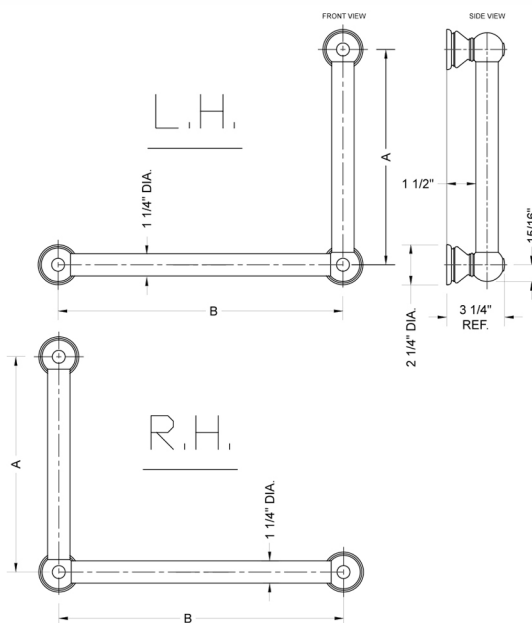

G30 32H x 24W 90° Right Hand Grab Bar

Model #: **G30-32H-24W-RH-**

FEATURES:

- ADA compliant when properly installed
- All brass construction, fully polished & plated
- All grab bars can be custom sized. Contact JACLO for pricing & availability
- Optional handshower sliders and toilet paper/wash cloth holders can be added only upon initial order
- Grab bars over 32" REQUIRE a middle post

SPECIFICATION DRAWING:

BRASS LUXURY GRAB BAR			
PART. #	DESCRIPTION	A H	B W
G30-12H-12W	CENTER TO CENTER	12"	12"
G30-12H-16W	CENTER TO CENTER	12"	16"
G30-12H-24W	CENTER TO CENTER	12"	24"
G30-12H-32W	CENTER TO CENTER	12"	32"
G30-16H-12W	CENTER TO CENTER	16"	12"
G30-16H-16W	CENTER TO CENTER	16"	16"
G30-16H-24W	CENTER TO CENTER	16"	24"
G30-16H-32W	CENTER TO CENTER	16"	32"
G30-24H-12W	CENTER TO CENTER	24"	12"
G30-24H-16W	CENTER TO CENTER	24"	16"
G30-24H-24W	CENTER TO CENTER	24"	24"
G30-24H-32W	CENTER TO CENTER	24"	32"
G30-32H-12W	CENTER TO CENTER	32"	12"
G30-32H-16W	CENTER TO CENTER	32"	16"
G30-32H-24W	CENTER TO CENTER	32"	24"
G30-32H-32W	CENTER TO CENTER	32"	32"