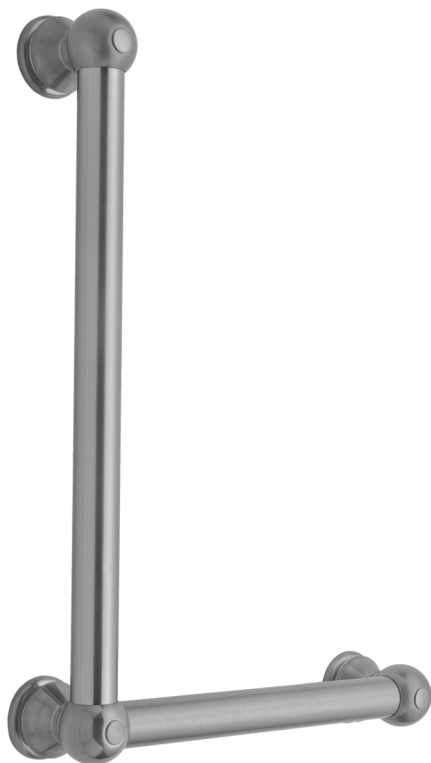

G30 32H x 24W 90° Right Hand Grab Bar

Model #: **G30-32H-24W-RH-**

FEATURES:

- ADA compliant when properly installed
- All brass construction, fully polished & plated
- All grab bars can be custom sized. Contact JACLO for pricing & availability
- Optional handshower sliders and toilet paper/wash cloth holders can be added only upon initial order
- Grab bars over 32" REQUIRE a middle post

AVAILABLE FINISHES:

Polished Chrome (PCH)	Satin Chrome (SC)	Bronze Umber (BU)
Satin Nickel (SN)	Pewter (PEW)	Caramel Bronze (CB)
Polished Nickel (PN)	Antique Brass (AB)	Antique Copper (ACU)
Oil-Rubbed Bronze (ORB)	Polished Brass (PB)	Polished Copper (PCU)
Vintage Bronze (VB)	Satin Brass (SB)	Matte Black (MBK)
Satin Gold (SG)	Polished Gold (PG)	Black Nickel (BKN)
Bombay Gold (BG)	Jewelers Gold (JG)	Europa Bronze (EB)
White (WH)	Sedona Beige (SDB)	Tristan Brass (TB)
Unlacquered Brass (ULB)	Satin Cooper (SCU)	

SPECIFICATION DRAWING:

BRASS LUXURY GRAB BAR			
PART. #	DESCRIPTION	A H	B W
G30-12H-12W	CENTER TO CENTER	12"	12"
G30-12H-16W	CENTER TO CENTER	12"	16"
G30-12H-24W	CENTER TO CENTER	12"	24"
G30-12H-32W	CENTER TO CENTER	12"	32"
G30-16H-12W	CENTER TO CENTER	16"	12"
G30-16H-16W	CENTER TO CENTER	16"	16"
G30-16H-24W	CENTER TO CENTER	16"	24"
G30-16H-32W	CENTER TO CENTER	16"	32"
G30-24H-12W	CENTER TO CENTER	24"	12"
G30-24H-16W	CENTER TO CENTER	24"	16"
G30-24H-24W	CENTER TO CENTER	24"	24"
G30-24H-32W	CENTER TO CENTER	24"	32"
G30-32H-12W	CENTER TO CENTER	32"	12"
G30-32H-16W	CENTER TO CENTER	32"	16"
G30-32H-24W	CENTER TO CENTER	32"	24"
G30-32H-32W	CENTER TO CENTER	32"	32"