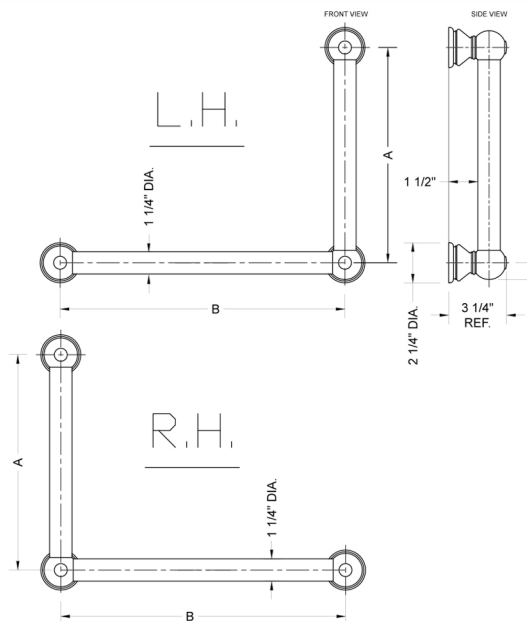

G30 32H x 24W 90° Left Hand Grab Bar

Model #: **G30-32H-24W-LH-**

FEATURES:

- ADA compliant when properly installed
- All brass construction, fully polished & plated
- All grab bars can be custom sized. Contact JACLO for pricing & availability
- Optional handshower sliders and toilet paper/wash cloth holders can be added only upon initial order
- Grab bars over 32" REQUIRE a middle post

SPECIFICATION DRAWING:

BRASS LUXURY GRAB BAR			
PART. #	DESCRIPTION	A H	B W
G30-12H-12W	CENTER TO CENTER	12"	12"
G30-12H-16W	CENTER TO CENTER	12"	16"
G30-12H-24W	CENTER TO CENTER	12"	24"
G30-12H-32W	CENTER TO CENTER	12"	32"
G30-16H-12W	CENTER TO CENTER	16"	12"
G30-16H-16W	CENTER TO CENTER	16"	16"
G30-16H-24W	CENTER TO CENTER	16"	24"
G30-16H-32W	CENTER TO CENTER	16"	32"
G30-24H-12W	CENTER TO CENTER	24"	12"
G30-24H-16W	CENTER TO CENTER	24"	16"
G30-24H-24W	CENTER TO CENTER	24"	24"
G30-24H-32W	CENTER TO CENTER	24"	32"
G30-32H-12W	CENTER TO CENTER	32"	12"
G30-32H-16W	CENTER TO CENTER	32"	16"
G30-32H-24W	CENTER TO CENTER	32"	24"
G30-32H-32W	CENTER TO CENTER	32"	32"