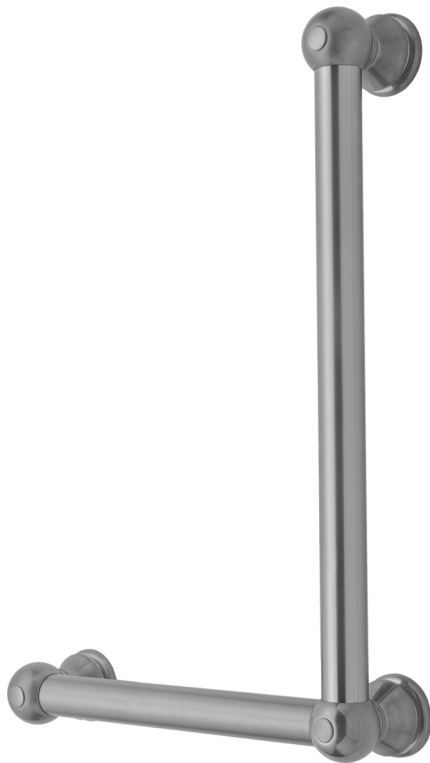

G30 32H x 24W 90° Left Hand Grab Bar

Model #: **G30-32H-24W-LH-**

FEATURES:

- ADA compliant when properly installed
- All brass construction, fully polished & plated
- All grab bars can be custom sized. Contact JACLO for pricing & availability
- Optional handshower sliders and toilet paper/wash cloth holders can be added only upon initial order
- Grab bars over 32" REQUIRE a middle post

AVAILABLE FINISHES:

Polished Chrome (PCH)	Satin Chrome (SC)	Bronze Umber (BU)
Satin Nickel (SN)	Pewter (PEW)	Caramel Bronze (CB)
Polished Nickel (PN)	Antique Brass (AB)	Antique Copper (ACU)
Oil-Rubbed Bronze (ORB)	Polished Brass (PB)	Polished Copper (PCU)
Vintage Bronze (VB)	Satin Brass (SB)	Matte Black (MBK)
Satin Gold (SG)	Polished Gold (PG)	Black Nickel (BKN)
Bombay Gold (BG)	Jewelers Gold (JG)	Europa Bronze (EB)
White (WH)	Sedona Beige (SDB)	Tristan Brass (TB)
Unlacquered Brass (ULB)	Satin Cooper (SCU)	

SPECIFICATION DRAWING:

BRASS LUXURY GRAB BAR			
PART. #	DESCRIPTION	A H	B W
G30-12H-12W	CENTER TO CENTER	12"	12"
G30-12H-16W	CENTER TO CENTER	12"	16"
G30-12H-24W	CENTER TO CENTER	12"	24"
G30-12H-32W	CENTER TO CENTER	12"	32"
G30-16H-12W	CENTER TO CENTER	16"	12"
G30-16H-16W	CENTER TO CENTER	16"	16"
G30-16H-24W	CENTER TO CENTER	16"	24"
G30-16H-32W	CENTER TO CENTER	16"	32"
G30-24H-12W	CENTER TO CENTER	24"	12"
G30-24H-16W	CENTER TO CENTER	24"	16"
G30-24H-24W	CENTER TO CENTER	24"	24"
G30-24H-32W	CENTER TO CENTER	24"	32"
G30-32H-12W	CENTER TO CENTER	32"	12"
G30-32H-16W	CENTER TO CENTER	32"	16"
G30-32H-24W	CENTER TO CENTER	32"	24"
G30-32H-32W	CENTER TO CENTER	32"	32"