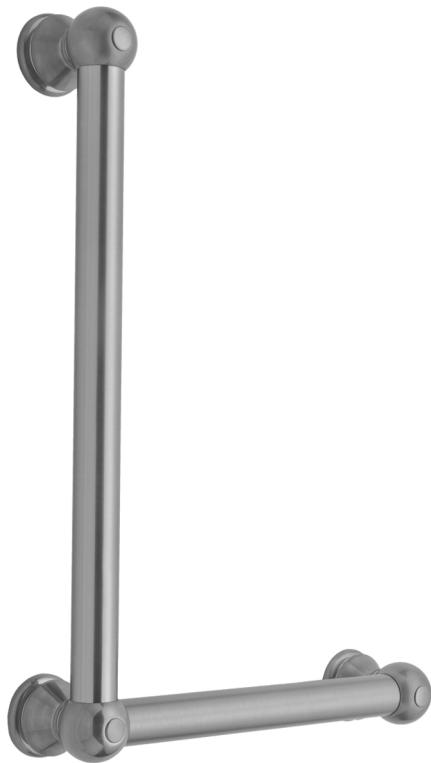

G30 32H x 16W 90° Right Hand Grab Bar

Model #: **G30-32H-16W-RH-**

FEATURES:

- ADA compliant when properly installed
- All brass construction, fully polished & plated
- All grab bars can be custom sized. Contact JACLO for pricing & availability
- Optional handshower sliders and toilet paper/wash cloth holders can be added only upon initial order
- Grab bars over 32" REQUIRE a middle post

AVAILABLE FINISHES:

Polished Chrome (PCH)	Satin Chrome (SC)	Bronze Umber (BU)
Satin Nickel (SN)	Pewter (PEW)	Caramel Bronze (CB)
Polished Nickel (PN)	Antique Brass (AB)	Antique Copper (ACU)
Oil-Rubbed Bronze (ORB)	Polished Brass (PB)	Polished Copper (PCU)
Vintage Bronze (VB)	Satin Brass (SB)	Matte Black (MBK)
Satin Gold (SG)	Polished Gold (PG)	Black Nickel (BKN)
Bombay Gold (BG)	Jewelers Gold (JG)	Europa Bronze (EB)
White (WH)	Sedona Beige (SDB)	Tristan Brass (TB)
Unlacquered Brass (ULB)	Satin Cooper (SCU)	

SPECIFICATION DRAWING:

BRASS LUXURY GRAB BAR			
PART. #	DESCRIPTION	A H	B W
G30-12H-12W	CENTER TO CENTER	12"	12"
G30-12H-16W	CENTER TO CENTER	12"	16"
G30-12H-24W	CENTER TO CENTER	12"	24"
G30-12H-32W	CENTER TO CENTER	12"	32"
G30-16H-12W	CENTER TO CENTER	16"	12"
G30-16H-16W	CENTER TO CENTER	16"	16"
G30-16H-24W	CENTER TO CENTER	16"	24"
G30-16H-32W	CENTER TO CENTER	16"	32"
G30-24H-12W	CENTER TO CENTER	24"	12"
G30-24H-16W	CENTER TO CENTER	24"	16"
G30-24H-24W	CENTER TO CENTER	24"	24"
G30-24H-32W	CENTER TO CENTER	24"	32"
G30-32H-12W	CENTER TO CENTER	32"	12"
G30-32H-16W	CENTER TO CENTER	32"	16"
G30-32H-24W	CENTER TO CENTER	32"	24"
G30-32H-32W	CENTER TO CENTER	32"	32"