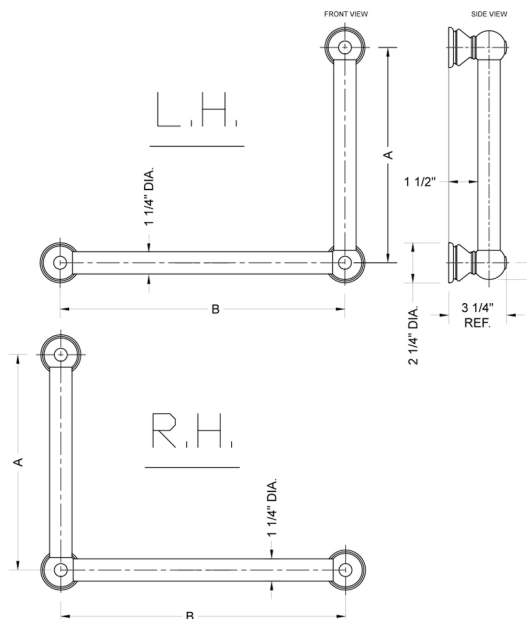

G30 32H x 16W 90° Right Hand Grab Bar

Model #: **G30-32H-16W-RH-**

FEATURES:

- ADA compliant when properly installed
- All brass construction, fully polished & plated
- All grab bars can be custom sized. Contact JACLO for pricing & availability
- Optional handshower sliders and toilet paper/wash cloth holders can be added only upon initial order
- Grab bars over 32" REQUIRE a middle post

SPECIFICATION DRAWING:

BRASS LUXURY GRAB BAR			
PART. #	DESCRIPTION	A H	B W
G30-12H-12W	CENTER TO CENTER	12"	12"
G30-12H-16W	CENTER TO CENTER	12"	16"
G30-12H-24W	CENTER TO CENTER	12"	24"
G30-12H-32W	CENTER TO CENTER	12"	32"
G30-16H-12W	CENTER TO CENTER	16"	12"
G30-16H-16W	CENTER TO CENTER	16"	16"
G30-16H-24W	CENTER TO CENTER	16"	24"
G30-16H-32W	CENTER TO CENTER	16"	32"
G30-24H-12W	CENTER TO CENTER	24"	12"
G30-24H-16W	CENTER TO CENTER	24"	16"
G30-24H-24W	CENTER TO CENTER	24"	24"
G30-24H-32W	CENTER TO CENTER	24"	32"
G30-32H-12W	CENTER TO CENTER	32"	12"
G30-32H-16W	CENTER TO CENTER	32"	16"
G30-32H-24W	CENTER TO CENTER	32"	24"
G30-32H-32W	CENTER TO CENTER	32"	32"