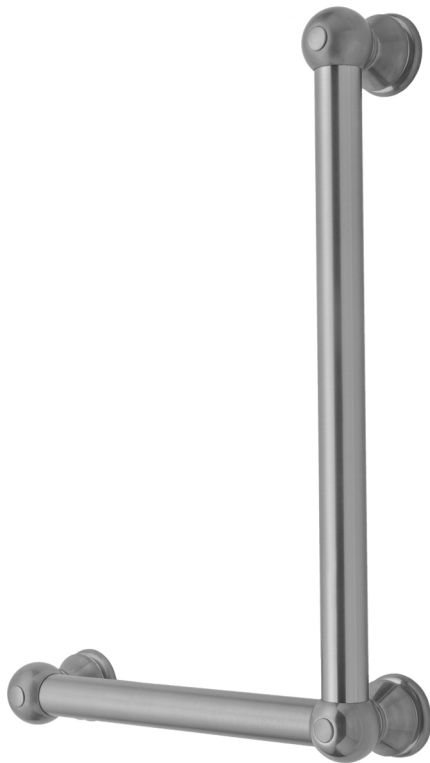

G30 32H x 16W 90° Left Hand Grab Bar

Model #: **G30-32H-16W-LH-**

FEATURES:

- ADA compliant when properly installed
- All brass construction, fully polished & plated
- All grab bars can be custom sized. Contact JACLO for pricing & availability
- Optional handshower sliders and toilet paper/wash cloth holders can be added only upon initial order
- Grab bars over 32" REQUIRE a middle post

AVAILABLE FINISHES:

Polished Chrome (PCH)	Satin Chrome (SC)	Bronze Umber (BU)
Satin Nickel (SN)	Pewter (PEW)	Caramel Bronze (CB)
Polished Nickel (PN)	Antique Brass (AB)	Antique Copper (ACU)
Oil-Rubbed Bronze (ORB)	Polished Brass (PB)	Polished Copper (PCU)
Vintage Bronze (VB)	Satin Brass (SB)	Matte Black (MBK)
Satin Gold (SG)	Polished Gold (PG)	Black Nickel (BKN)
Bombay Gold (BG)	Jewelers Gold (JG)	Europa Bronze (EB)
White (WH)	Sedona Beige (SDB)	Tristan Brass (TB)
Unlacquered Brass (ULB)	Satin Cooper (SCU)	

SPECIFICATION DRAWING:

BRASS LUXURY GRAB BAR			
PART. #	DESCRIPTION	A H	B W
G30-12H-12W	CENTER TO CENTER	12"	12"
G30-12H-16W	CENTER TO CENTER	12"	16"
G30-12H-24W	CENTER TO CENTER	12"	24"
G30-12H-32W	CENTER TO CENTER	12"	32"
G30-16H-12W	CENTER TO CENTER	16"	12"
G30-16H-16W	CENTER TO CENTER	16"	16"
G30-16H-24W	CENTER TO CENTER	16"	24"
G30-16H-32W	CENTER TO CENTER	16"	32"
G30-24H-12W	CENTER TO CENTER	24"	12"
G30-24H-16W	CENTER TO CENTER	24"	16"
G30-24H-24W	CENTER TO CENTER	24"	24"
G30-24H-32W	CENTER TO CENTER	24"	32"
G30-32H-12W	CENTER TO CENTER	32"	12"
G30-32H-16W	CENTER TO CENTER	32"	16"
G30-32H-24W	CENTER TO CENTER	32"	24"
G30-32H-32W	CENTER TO CENTER	32"	32"