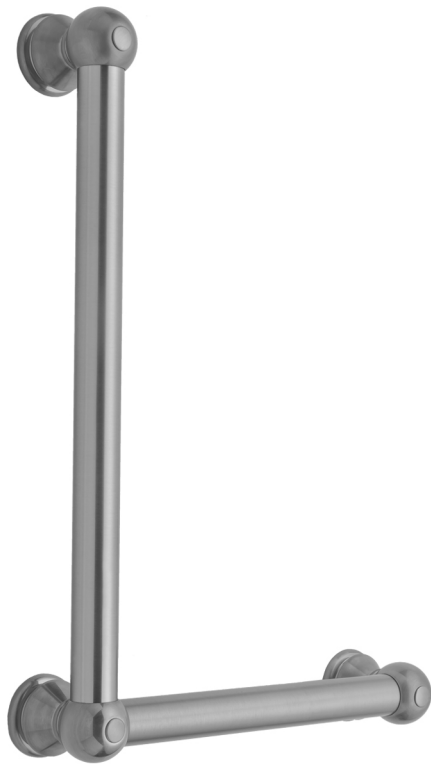

G30 32H x 12W 90° Right Hand Grab Bar

Model #: **G30-32H-12W-RH-**

FEATURES:

- ADA compliant when properly installed
- All brass construction, fully polished & plated
- All grab bars can be custom sized. Contact JACLO for pricing & availability
- Optional handshower sliders and toilet paper/wash cloth holders can be added only upon initial order
- Grab bars over 32" REQUIRE a middle post

AVAILABLE FINISHES:

Polished Chrome (PCH)	Satin Chrome (SC)	Bronze Umber (BU)
Satin Nickel (SN)	Pewter (PEW)	Caramel Bronze (CB)
Polished Nickel (PN)	Antique Brass (AB)	Antique Copper (ACU)
Oil-Rubbed Bronze (ORB)	Polished Brass (PB)	Polished Copper (PCU)
Vintage Bronze (VB)	Satin Brass (SB)	Matte Black (MBK)
Satin Gold (SG)	Polished Gold (PG)	Black Nickel (BKN)
Bombay Gold (BG)	Jewelers Gold (JG)	Europa Bronze (EB)
White (WH)	Sedona Beige (SDB)	Tristan Brass (TB)
Unlacquered Brass (ULB)	Satin Cooper (SCU)	

SPECIFICATION DRAWING:

BRASS LUXURY GRAB BAR			
PART. #	DESCRIPTION	A H	B W
G30-12H-12W	CENTER TO CENTER	12"	12"
G30-12H-16W	CENTER TO CENTER	12"	16"
G30-12H-24W	CENTER TO CENTER	12"	24"
G30-12H-32W	CENTER TO CENTER	12"	32"
G30-16H-12W	CENTER TO CENTER	16"	12"
G30-16H-16W	CENTER TO CENTER	16"	16"
G30-16H-24W	CENTER TO CENTER	16"	24"
G30-16H-32W	CENTER TO CENTER	16"	32"
G30-24H-12W	CENTER TO CENTER	24"	12"
G30-24H-16W	CENTER TO CENTER	24"	16"
G30-24H-24W	CENTER TO CENTER	24"	24"
G30-24H-32W	CENTER TO CENTER	24"	32"
G30-32H-12W	CENTER TO CENTER	32"	12"
G30-32H-16W	CENTER TO CENTER	32"	16"
G30-32H-24W	CENTER TO CENTER	32"	24"
G30-32H-32W	CENTER TO CENTER	32"	32"