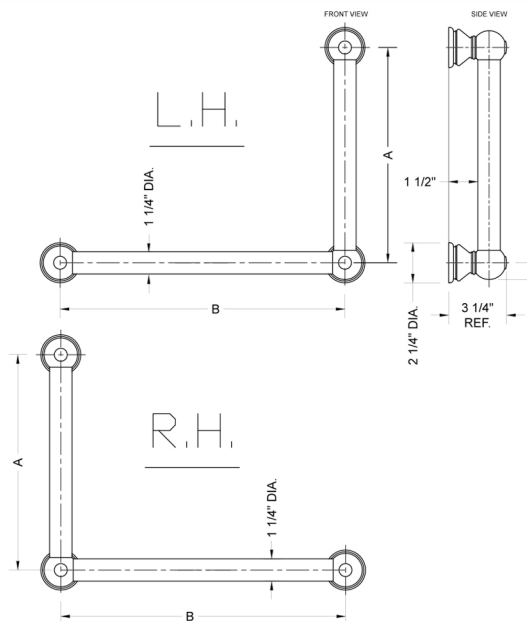

G30 32H x 12W 90° Right Hand Grab Bar

Model #: **G30-32H-12W-RH-**

FEATURES:

- ADA compliant when properly installed
- All brass construction, fully polished & plated
- All grab bars can be custom sized. Contact JACLO for pricing & availability
- Optional handshower sliders and toilet paper/wash cloth holders can be added only upon initial order
- Grab bars over 32" REQUIRE a middle post

SPECIFICATION DRAWING:

BRASS LUXURY GRAB BAR			
PART. #	DESCRIPTION	A H	B W
G30-12H-12W	CENTER TO CENTER	12"	12"
G30-12H-16W	CENTER TO CENTER	12"	16"
G30-12H-24W	CENTER TO CENTER	12"	24"
G30-12H-32W	CENTER TO CENTER	12"	32"
G30-16H-12W	CENTER TO CENTER	16"	12"
G30-16H-16W	CENTER TO CENTER	16"	16"
G30-16H-24W	CENTER TO CENTER	16"	24"
G30-16H-32W	CENTER TO CENTER	16"	32"
G30-24H-12W	CENTER TO CENTER	24"	12"
G30-24H-16W	CENTER TO CENTER	24"	16"
G30-24H-24W	CENTER TO CENTER	24"	24"
G30-24H-32W	CENTER TO CENTER	24"	32"
G30-32H-12W	CENTER TO CENTER	32"	12"
G30-32H-16W	CENTER TO CENTER	32"	16"
G30-32H-24W	CENTER TO CENTER	32"	24"
G30-32H-32W	CENTER TO CENTER	32"	32"