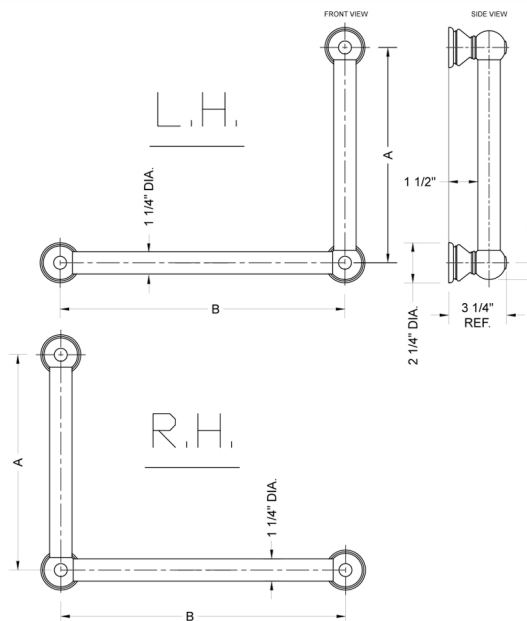

G30 32H x 12W 90° Left Hand Grab Bar

Model #: **G30-32H-12W-LH-**

FEATURES:

- ADA compliant when properly installed
- All brass construction, fully polished & plated
- All grab bars can be custom sized. Contact JACLO for pricing & availability
- Optional handshower sliders and toilet paper/wash cloth holders can be added only upon initial order
- Grab bars over 32" REQUIRE a middle post

SPECIFICATION DRAWING:

BRASS LUXURY GRAB BAR			
PART. #	DESCRIPTION	A H	B W
G30-12H-12W	CENTER TO CENTER	12"	12"
G30-12H-16W	CENTER TO CENTER	12"	16"
G30-12H-24W	CENTER TO CENTER	12"	24"
G30-12H-32W	CENTER TO CENTER	12"	32"
G30-16H-12W	CENTER TO CENTER	16"	12"
G30-16H-16W	CENTER TO CENTER	16"	16"
G30-16H-24W	CENTER TO CENTER	16"	24"
G30-16H-32W	CENTER TO CENTER	16"	32"
G30-24H-12W	CENTER TO CENTER	24"	12"
G30-24H-16W	CENTER TO CENTER	24"	16"
G30-24H-24W	CENTER TO CENTER	24"	24"
G30-24H-32W	CENTER TO CENTER	24"	32"
G30-32H-12W	CENTER TO CENTER	32"	12"
G30-32H-16W	CENTER TO CENTER	32"	16"
G30-32H-24W	CENTER TO CENTER	32"	24"
G30-32H-32W	CENTER TO CENTER	32"	32"