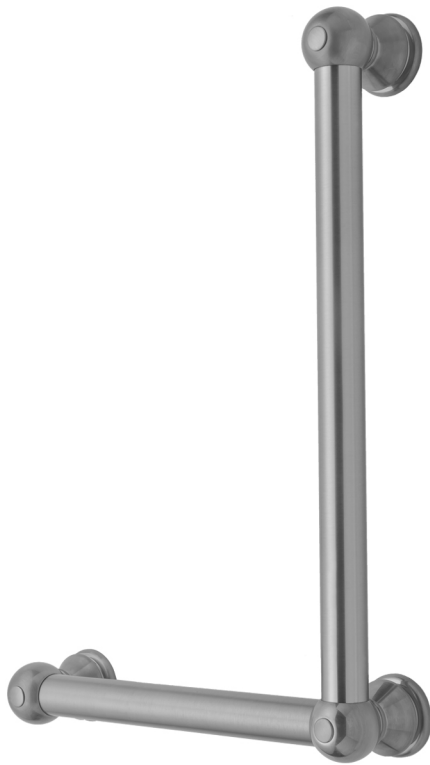

G30 32H x 12W 90° Left Hand Grab Bar

Model #: **G30-32H-12W-LH-**

FEATURES:

- ADA compliant when properly installed
- All brass construction, fully polished & plated
- All grab bars can be custom sized. Contact JACLO for pricing & availability
- Optional handshower sliders and toilet paper/wash cloth holders can be added only upon initial order
- Grab bars over 32" REQUIRE a middle post

AVAILABLE FINISHES:

Polished Chrome (PCH)	Satin Chrome (SC)	Bronze Umber (BU)
Satin Nickel (SN)	Pewter (PEW)	Caramel Bronze (CB)
Polished Nickel (PN)	Antique Brass (AB)	Antique Copper (ACU)
Oil-Rubbed Bronze (ORB)	Polished Brass (PB)	Polished Copper (PCU)
Vintage Bronze (VB)	Satin Brass (SB)	Matte Black (MBK)
Satin Gold (SG)	Polished Gold (PG)	Black Nickel (BKN)
Bombay Gold (BG)	Jewelers Gold (JG)	Europa Bronze (EB)
White (WH)	Sedona Beige (SDB)	Tristan Brass (TB)
Unlacquered Brass (ULB)	Satin Cooper (SCU)	

SPECIFICATION DRAWING:

BRASS LUXURY GRAB BAR			
PART. #	DESCRIPTION	A H	B W
G30-12H-12W	CENTER TO CENTER	12"	12"
G30-12H-16W	CENTER TO CENTER	12"	16"
G30-12H-24W	CENTER TO CENTER	12"	24"
G30-12H-32W	CENTER TO CENTER	12"	32"
G30-16H-12W	CENTER TO CENTER	16"	12"
G30-16H-16W	CENTER TO CENTER	16"	16"
G30-16H-24W	CENTER TO CENTER	16"	24"
G30-16H-32W	CENTER TO CENTER	16"	32"
G30-24H-12W	CENTER TO CENTER	24"	12"
G30-24H-16W	CENTER TO CENTER	24"	16"
G30-24H-24W	CENTER TO CENTER	24"	24"
G30-24H-32W	CENTER TO CENTER	24"	32"
G30-32H-12W	CENTER TO CENTER	32"	12"
G30-32H-16W	CENTER TO CENTER	32"	16"
G30-32H-24W	CENTER TO CENTER	32"	24"
G30-32H-32W	CENTER TO CENTER	32"	32"