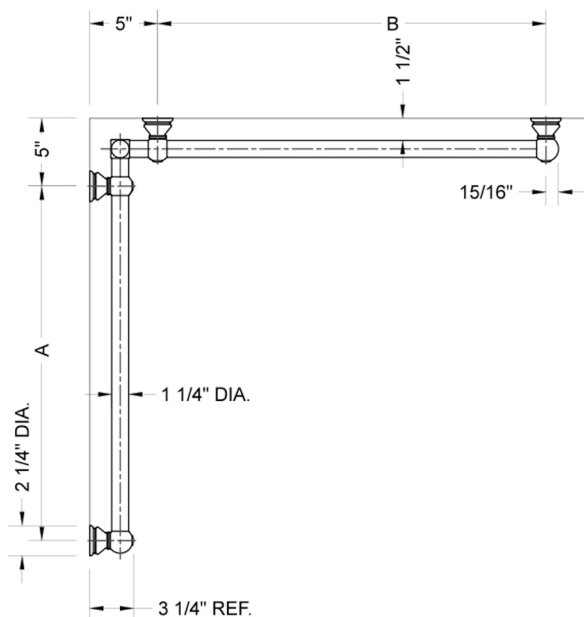

G30 32" x 60" Inside Corner Grab Bar

Model #: G30-32-60-IC-

FEATURES:

- ADA compliant when properly installed
- All brass construction, fully polished & plated
- All grab bars can be custom sized. Contact JACLO for pricing & availability
- Optional handshower sliders and toilet paper/wash cloth holders can be added only upon initial order
- Grab bars over 32" REQUIRE a middle post

SPECIFICATION DRAWING:

BRASS LUXURY GRAB BAR							
PART. #	DESCRIPTION	A	B	PART. #	DESCRIPTION	A	B
G30-12-12-IC	CENTER OF POST	12"	12"	G30-24-36-IC	CENTER OF POST	24"	36"
G30-12-16-IC	CENTER OF POST	12"	16"	G30-24-48-IC	CENTER OF POST	24"	48"
G30-12-24-IC	CENTER OF POST	12"	24"	G30-24-60-IC	CENTER OF POST	24"	60"
G30-12-32-IC	CENTER OF POST	12"	32"				
G30-12-36-IC	CENTER OF POST	12"	36"	G30-32-32-IC	CENTER OF POST	32"	32"
G30-12-48-IC	CENTER OF POST	12"	48"	G30-32-36-IC	CENTER OF POST	32"	36"
G30-12-60-IC	CENTER OF POST	12"	60"	G30-32-48-IC	CENTER OF POST	32"	48"
				G30-32-60-IC	CENTER OF POST	32"	60"
G30-16-16-IC	CENTER OF POST	16"	16"				
G30-16-24-IC	CENTER OF POST	16"	24"	G30-36-36-IC	CENTER OF POST	36"	36"
G30-16-32-IC	CENTER OF POST	16"	32"	G30-36-48-IC	CENTER OF POST	36"	48"
				G30-36-60-IC	CENTER OF POST	36"	60"
G30-16-36-IC	CENTER OF POST	16"	36"				
G30-16-48-IC	CENTER OF POST	16"	48"	G30-48-48-IC	CENTER OF POST	48"	48"
G30-16-60-IC	CENTER OF POST	16"	60"	G30-48-60-IC	CENTER OF POST	48"	60"
G30-24-24-IC	CENTER OF POST	24"	24"	G30-60-60-IC	CENTER OF POST	60"	60"
G30-24-32-IC	CENTER OF POST	24"	32"				