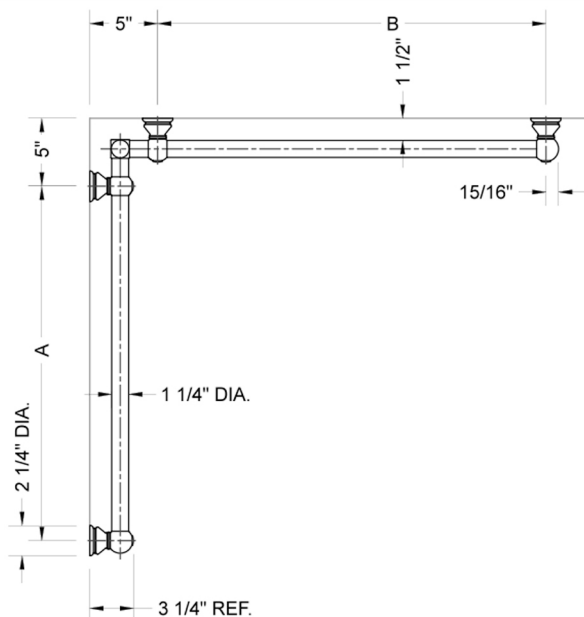

## G30 32" x 48" Inside Corner Grab Bar Model #: G30-32-48-IC-

### FEATURES:

- ADA compliant when properly installed
- All brass construction, fully polished & plated
- All grab bars can be custom sized. Contact JACLO for pricing & availability
- Optional handshower sliders and toilet paper/wash cloth holders can be added only upon initial order
- Grab bars over 32" REQUIRE a middle post

### SPECIFICATION DRAWING:

BRASS LUXURY GRAB BAR							
PART. #	DESCRIPTION	A	B	PART. #	DESCRIPTION	A	B
G30-12-12-IC	CENTER OF POST	12"	12"	G30-24-36-IC	CENTER OF POST	24"	36"
G30-12-16-IC	CENTER OF POST	12"	16"	G30-24-48-IC	CENTER OF POST	24"	48"
G30-12-24-IC	CENTER OF POST	12"	24"	G30-24-60-IC	CENTER OF POST	24"	60"
G30-12-32-IC	CENTER OF POST	12"	32"				
				G30-32-32-IC	CENTER OF POST	32"	32"
G30-12-36-IC	CENTER OF POST	12"	36"	G30-32-36-IC	CENTER OF POST	32"	36"
G30-12-48-IC	CENTER OF POST	12"	48"	G30-32-48-IC	CENTER OF POST	32"	48"
G30-12-60-IC	CENTER OF POST	12"	60"	G30-32-60-IC	CENTER OF POST	32"	60"
G30-16-16-IC	CENTER OF POST	16"	16"	G30-36-36-IC	CENTER OF POST	36"	36"
G30-16-24-IC	CENTER OF POST	16"	24"	G30-36-48-IC	CENTER OF POST	36"	48"
G30-16-32-IC	CENTER OF POST	16"	32"	G30-36-60-IC	CENTER OF POST	36"	60"
G30-16-36-IC	CENTER OF POST	16"	36"	G30-48-48-IC	CENTER OF POST	48"	48"
G30-16-48-IC	CENTER OF POST	16"	48"	G30-48-60-IC	CENTER OF POST	48"	60"
G30-16-60-IC	CENTER OF POST	16"	60"				
				G30-60-60-IC	CENTER OF POST	60"	60"
G30-24-24-IC	CENTER OF POST	24"	24"				
G30-24-32-IC	CENTER OF POST	24"	32"				