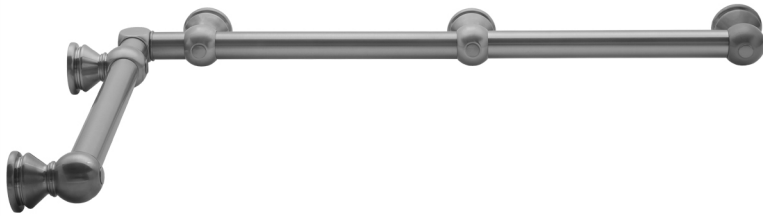

## G30 32" x 48" Inside Corner Grab Bar Model #: G30-32-48-IC-

### FEATURES:

- ADA compliant when properly installed
- All brass construction, fully polished & plated
- All grab bars can be custom sized. Contact JACLO for pricing & availability
- Optional handshower sliders and toilet paper/wash cloth holders can be added only upon initial order
- Grab bars over 32" REQUIRE a middle post

### SPECIFICATION DRAWING:

BRASS LUXURY GRAB BAR							
PART. #	DESCRIPTION	A	B	PART. #	DESCRIPTION	A	B
G30-12-12-IC	CENTER OF POST	12"	12"	G30-24-36-IC	CENTER OF POST	24"	36"
G30-12-16-IC	CENTER OF POST	12"	16"	G30-24-48-IC	CENTER OF POST	24"	48"
G30-12-24-IC	CENTER OF POST	12"	24"	G30-24-60-IC	CENTER OF POST	24"	60"
G30-12-32-IC	CENTER OF POST	12"	32"				
				G30-32-32-IC	CENTER OF POST	32"	32"
G30-12-36-IC	CENTER OF POST	12"	36"	G30-32-36-IC	CENTER OF POST	32"	36"
G30-12-48-IC	CENTER OF POST	12"	48"	G30-32-48-IC	CENTER OF POST	32"	48"
G30-12-60-IC	CENTER OF POST	12"	60"	G30-32-60-IC	CENTER OF POST	32"	60"
G30-16-16-IC	CENTER OF POST	16"	16"	G30-36-36-IC	CENTER OF POST	36"	36"
G30-16-24-IC	CENTER OF POST	16"	24"	G30-36-48-IC	CENTER OF POST	36"	48"
G30-16-32-IC	CENTER OF POST	16"	32"	G30-36-60-IC	CENTER OF POST	36"	60"
G30-16-36-IC	CENTER OF POST	16"	36"	G30-48-48-IC	CENTER OF POST	48"	48"
G30-16-48-IC	CENTER OF POST	16"	48"	G30-48-60-IC	CENTER OF POST	48"	60"
G30-16-60-IC	CENTER OF POST	16"	60"				
				G30-60-60-IC	CENTER OF POST	60"	60"
G30-24-24-IC	CENTER OF POST	24"	24"				
G30-24-32-IC	CENTER OF POST	24"	32"				