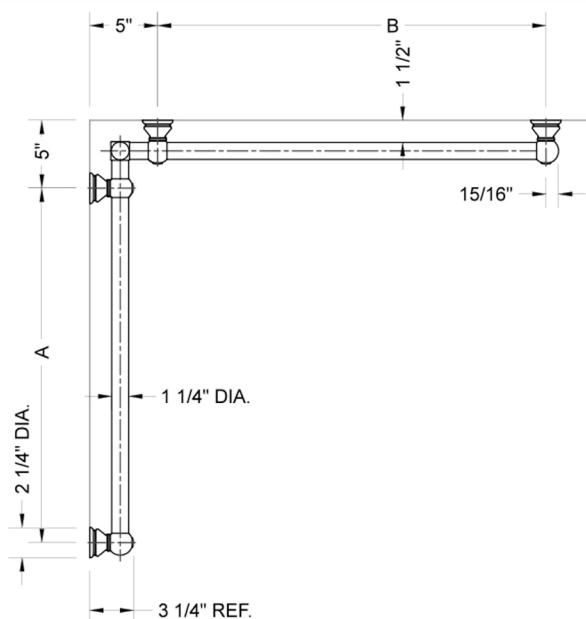

## G30 32" x 36" Inside Corner Grab Bar

Model #: **G30-32-36-IC-**

### FEATURES:

- ADA compliant when properly installed
- All brass construction, fully polished & plated
- All grab bars can be custom sized. Contact JACLO for pricing & availability
- Optional handshower sliders and toilet paper/wash cloth holders can be added only upon initial order
- Grab bars over 32" REQUIRE a middle post

### SPECIFICATION DRAWING:

BRASS LUXURY GRAB BAR							
PART. #	DESCRIPTION	A	B	PART. #	DESCRIPTION	A	B
G30-12-12-IC	CENTER OF POST	12"	12"	G30-24-36-IC	CENTER OF POST	24"	36"
G30-12-16-IC	CENTER OF POST	12"	16"	G30-24-48-IC	CENTER OF POST	24"	48"
G30-12-24-IC	CENTER OF POST	12"	24"	G30-24-60-IC	CENTER OF POST	24"	60"
G30-12-32-IC	CENTER OF POST	12"	32"				
G30-12-36-IC	CENTER OF POST	12"	36"	G30-32-32-IC	CENTER OF POST	32"	32"
G30-12-48-IC	CENTER OF POST	12"	48"	G30-32-36-IC	CENTER OF POST	32"	36"
G30-12-60-IC	CENTER OF POST	12"	60"	G30-32-48-IC	CENTER OF POST	32"	48"
				G30-32-60-IC	CENTER OF POST	32"	60"
G30-16-16-IC	CENTER OF POST	16"	16"				
G30-16-24-IC	CENTER OF POST	16"	24"	G30-36-36-IC	CENTER OF POST	36"	36"
G30-16-32-IC	CENTER OF POST	16"	32"	G30-36-48-IC	CENTER OF POST	36"	48"
				G30-36-60-IC	CENTER OF POST	36"	60"
G30-16-36-IC	CENTER OF POST	16"	36"				
G30-16-48-IC	CENTER OF POST	16"	48"	G30-48-48-IC	CENTER OF POST	48"	48"
G30-16-60-IC	CENTER OF POST	16"	60"	G30-48-60-IC	CENTER OF POST	48"	60"
G30-24-24-IC	CENTER OF POST	24"	24"	G30-60-60-IC	CENTER OF POST	60"	60"
G30-24-32-IC	CENTER OF POST	24"	32"				