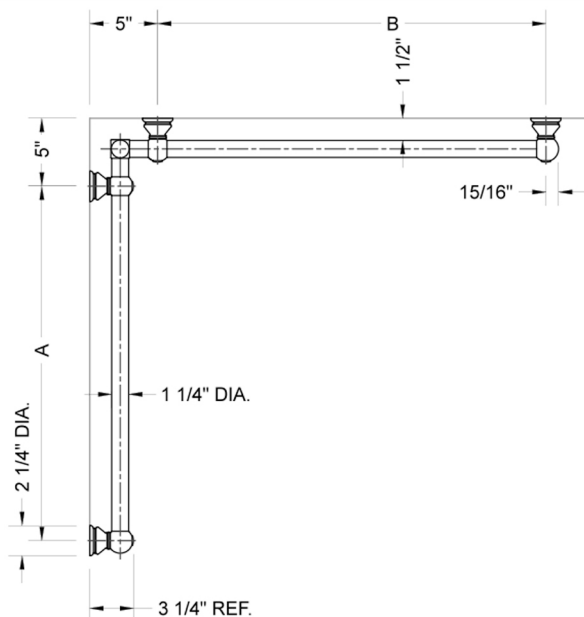

G30 32" x 32" Inside Corner Grab Bar

Model #: G30-32-32-IC-

FEATURES:

- ADA compliant when properly installed
- All brass construction, fully polished & plated
- All grab bars can be custom sized. Contact JACLO for pricing & availability
- Optional handshower sliders and toilet paper/wash cloth holders can be added only upon initial order
- Grab bars over 32" REQUIRE a middle post

SPECIFICATION DRAWING:

BRASS LUXURY GRAB BAR							
PART. #	DESCRIPTION	A	B	PART. #	DESCRIPTION	A	B
G30-12-12-IC	CENTER OF POST	12"	12"	G30-24-36-IC	CENTER OF POST	24"	36"
G30-12-16-IC	CENTER OF POST	12"	16"	G30-24-48-IC	CENTER OF POST	24"	48"
G30-12-24-IC	CENTER OF POST	12"	24"	G30-24-60-IC	CENTER OF POST	24"	60"
G30-12-32-IC	CENTER OF POST	12"	32"				
G30-12-36-IC	CENTER OF POST	12"	36"	G30-32-32-IC	CENTER OF POST	32"	32"
G30-12-48-IC	CENTER OF POST	12"	48"	G30-32-36-IC	CENTER OF POST	32"	36"
G30-12-60-IC	CENTER OF POST	12"	60"	G30-32-48-IC	CENTER OF POST	32"	48"
				G30-32-60-IC	CENTER OF POST	32"	60"
G30-16-16-IC	CENTER OF POST	16"	16"				
G30-16-24-IC	CENTER OF POST	16"	24"	G30-36-36-IC	CENTER OF POST	36"	36"
G30-16-32-IC	CENTER OF POST	16"	32"	G30-36-48-IC	CENTER OF POST	36"	48"
				G30-36-60-IC	CENTER OF POST	36"	60"
G30-16-36-IC	CENTER OF POST	16"	36"				
G30-16-48-IC	CENTER OF POST	16"	48"	G30-48-48-IC	CENTER OF POST	48"	48"
G30-16-60-IC	CENTER OF POST	16"	60"	G30-48-60-IC	CENTER OF POST	48"	60"
G30-24-24-IC	CENTER OF POST	24"	24"	G30-60-60-IC	CENTER OF POST	60"	60"
G30-24-32-IC	CENTER OF POST	24"	32"				