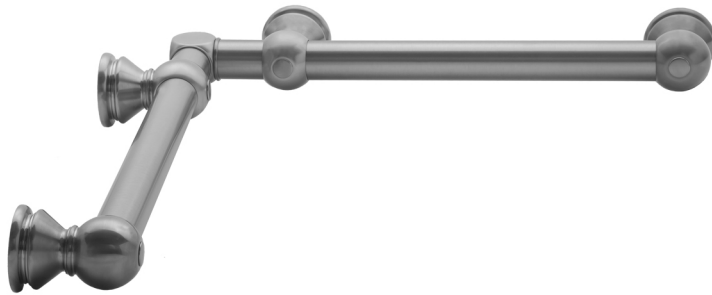

G30 32" x 32" Inside Corner Grab Bar

Model #: G30-32-32-IC-

FEATURES:

- ADA compliant when properly installed
- All brass construction, fully polished & plated
- All grab bars can be custom sized. Contact JACLO for pricing & availability
- Optional handshower sliders and toilet paper/wash cloth holders can be added only upon initial order
- Grab bars over 32" REQUIRE a middle post

AVAILABLE FINISHES:

Polished Chrome (PCH)	Satin Chrome (SC)	Bronze Umber (BU)
Satin Nickel (SN)	Pewter (PEW)	Caramel Bronze (CB)
Polished Nickel (PN)	Antique Brass (AB)	Antique Copper (ACU)
Oil-Rubbed Bronze (ORB)	Polished Brass (PB)	Polished Copper (PCU)
Vintage Bronze (VB)	Satin Brass (SB)	Matte Black (MBK)
Satin Gold (SG)	Polished Gold (PG)	Black Nickel (BKN)
Bombay Gold (BG)	Jewelers Gold (JG)	Europa Bronze (EB)
White (WH)	Sedona Beige (SDB)	Tristan Brass (TB)
Unlacquered Brass (ULB)	Satin Cooper (SCU)	