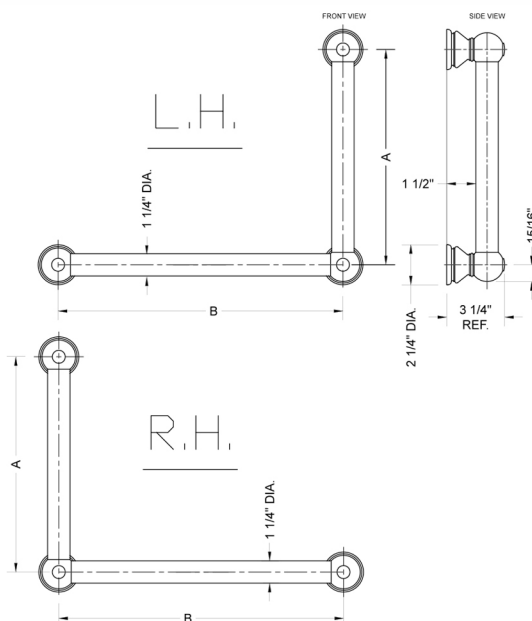

G30 24H x 32W 90° Right Hand Grab Bar

Model #: **G30-24H-32W-RH-**

FEATURES:

- ADA compliant when properly installed
- All brass construction, fully polished & plated
- All grab bars can be custom sized. Contact JACLO for pricing & availability
- Optional handshower sliders and toilet paper/wash cloth holders can be added only upon initial order
- Grab bars over 32" REQUIRE a middle post

SPECIFICATION DRAWING:

BRASS LUXURY GRAB BAR			
PART. #	DESCRIPTION	A H	B W
G30-12H-12W	CENTER TO CENTER	12"	12"
G30-12H-16W	CENTER TO CENTER	12"	16"
G30-12H-24W	CENTER TO CENTER	12"	24"
G30-12H-32W	CENTER TO CENTER	12"	32"
G30-16H-12W	CENTER TO CENTER	16"	12"
G30-16H-16W	CENTER TO CENTER	16"	16"
G30-16H-24W	CENTER TO CENTER	16"	24"
G30-16H-32W	CENTER TO CENTER	16"	32"
G30-24H-12W	CENTER TO CENTER	24"	12"
G30-24H-16W	CENTER TO CENTER	24"	16"
G30-24H-24W	CENTER TO CENTER	24"	24"
G30-24H-32W	CENTER TO CENTER	24"	32"
G30-32H-12W	CENTER TO CENTER	32"	12"
G30-32H-16W	CENTER TO CENTER	32"	16"
G30-32H-24W	CENTER TO CENTER	32"	24"
G30-32H-32W	CENTER TO CENTER	32"	32"