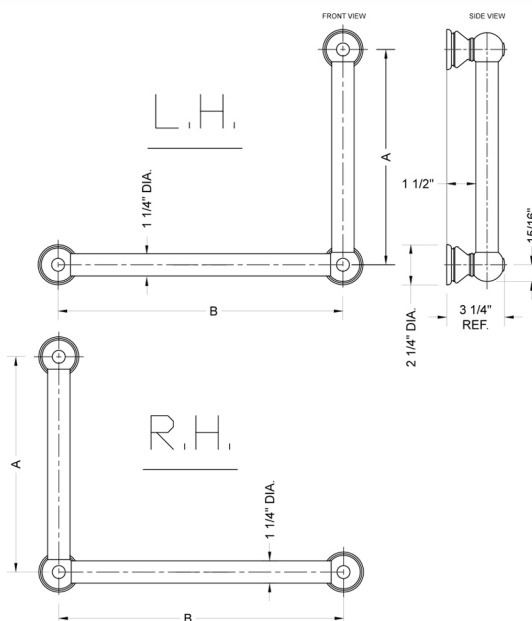

## G30 24H x 32W 90° Left Hand Grab Bar

Model #: **G30-24H-32W-LH-**

### FEATURES:

- ADA compliant when properly installed
- All brass construction, fully polished & plated
- All grab bars can be custom sized. Contact JACLO for pricing & availability
- Optional handshower sliders and toilet paper/wash cloth holders can be added only upon initial order
- Grab bars over 32" REQUIRE a middle post

### SPECIFICATION DRAWING:

BRASS LUXURY GRAB BAR			
PART. #	DESCRIPTION	A H	B W
G30-12H-12W	CENTER TO CENTER	12"	12"
G30-12H-16W	CENTER TO CENTER	12"	16"
G30-12H-24W	CENTER TO CENTER	12"	24"
G30-12H-32W	CENTER TO CENTER	12"	32"
G30-16H-12W	CENTER TO CENTER	16"	12"
G30-16H-16W	CENTER TO CENTER	16"	16"
G30-16H-24W	CENTER TO CENTER	16"	24"
G30-16H-32W	CENTER TO CENTER	16"	32"
G30-24H-12W	CENTER TO CENTER	24"	12"
G30-24H-16W	CENTER TO CENTER	24"	16"
G30-24H-24W	CENTER TO CENTER	24"	24"
G30-24H-32W	CENTER TO CENTER	24"	32"
G30-32H-12W	CENTER TO CENTER	32"	12"
G30-32H-16W	CENTER TO CENTER	32"	16"
G30-32H-24W	CENTER TO CENTER	32"	24"
G30-32H-32W	CENTER TO CENTER	32"	32"