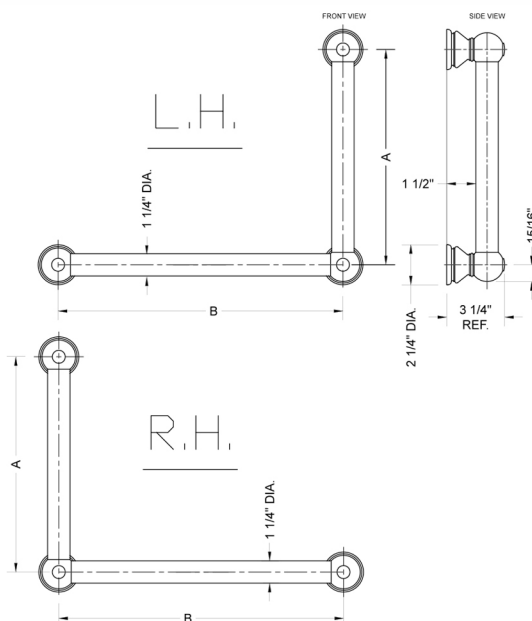

## G30 24H x 24W 90° Grab Bar

Model #: **G30-24H-24W-**

### FEATURES:

- ADA compliant when properly installed
- All brass construction, fully polished & plated
- All grab bars can be custom sized. Contact JACLO for pricing & availability
- Optional handshower sliders and toilet paper/wash cloth holders can be added only upon initial order
- Grab bars over 32" REQUIRE a middle post

### SPECIFICATION DRAWING:

BRASS LUXURY GRAB BAR			
PART. #	DESCRIPTION	A H	B W
G30-12H-12W	CENTER TO CENTER	12"	12"
G30-12H-16W	CENTER TO CENTER	12"	16"
G30-12H-24W	CENTER TO CENTER	12"	24"
G30-12H-32W	CENTER TO CENTER	12"	32"
G30-16H-12W	CENTER TO CENTER	16"	12"
G30-16H-16W	CENTER TO CENTER	16"	16"
G30-16H-24W	CENTER TO CENTER	16"	24"
G30-16H-32W	CENTER TO CENTER	16"	32"
G30-24H-12W	CENTER TO CENTER	24"	12"
G30-24H-16W	CENTER TO CENTER	24"	16"
G30-24H-24W	CENTER TO CENTER	24"	24"
G30-24H-32W	CENTER TO CENTER	24"	32"
G30-32H-12W	CENTER TO CENTER	32"	12"
G30-32H-16W	CENTER TO CENTER	32"	16"
G30-32H-24W	CENTER TO CENTER	32"	24"
G30-32H-32W	CENTER TO CENTER	32"	32"