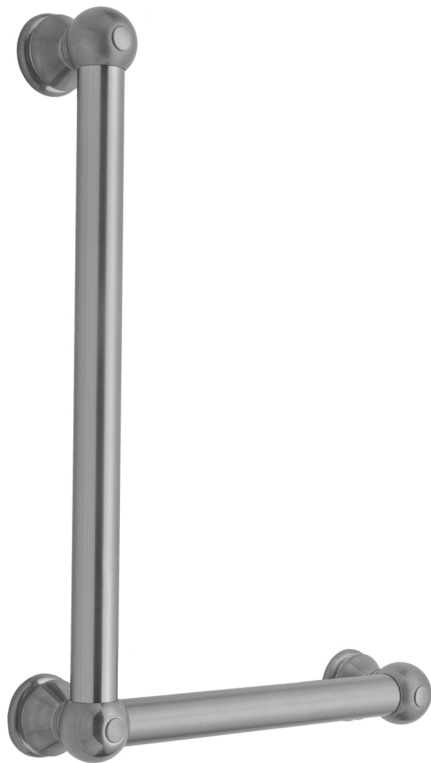

G30 24H x 16W 90° Right Hand Grab Bar

Model #: **G30-24H-16W-RH-**

FEATURES:

- ADA compliant when properly installed
- All brass construction, fully polished & plated
- All grab bars can be custom sized. Contact JACLO for pricing & availability
- Optional handshower sliders and toilet paper/wash cloth holders can be added only upon initial order
- Grab bars over 32" REQUIRE a middle post

AVAILABLE FINISHES:

Polished Chrome (PCH)	Satin Chrome (SC)	Bronze Umber (BU)
Satin Nickel (SN)	Pewter (PEW)	Caramel Bronze (CB)
Polished Nickel (PN)	Antique Brass (AB)	Antique Copper (ACU)
Oil-Rubbed Bronze (ORB)	Polished Brass (PB)	Polished Copper (PCU)
Vintage Bronze (VB)	Satin Brass (SB)	Matte Black (MBK)
Satin Gold (SG)	Polished Gold (PG)	Black Nickel (BKN)
Bombay Gold (BG)	Jewelers Gold (JG)	Europa Bronze (EB)
White (WH)	Sedona Beige (SDB)	Tristan Brass (TB)
Unlacquered Brass (ULB)	Satin Cooper (SCU)	

SPECIFICATION DRAWING:

BRASS LUXURY GRAB BAR			
PART. #	DESCRIPTION	A H	B W
G30-12H-12W	CENTER TO CENTER	12"	12"
G30-12H-16W	CENTER TO CENTER	12"	16"
G30-12H-24W	CENTER TO CENTER	12"	24"
G30-12H-32W	CENTER TO CENTER	12"	32"
G30-16H-12W	CENTER TO CENTER	16"	12"
G30-16H-16W	CENTER TO CENTER	16"	16"
G30-16H-24W	CENTER TO CENTER	16"	24"
G30-16H-32W	CENTER TO CENTER	16"	32"
G30-24H-12W	CENTER TO CENTER	24"	12"
G30-24H-16W	CENTER TO CENTER	24"	16"
G30-24H-24W	CENTER TO CENTER	24"	24"
G30-24H-32W	CENTER TO CENTER	24"	32"
G30-32H-12W	CENTER TO CENTER	32"	12"
G30-32H-16W	CENTER TO CENTER	32"	16"
G30-32H-24W	CENTER TO CENTER	32"	24"
G30-32H-32W	CENTER TO CENTER	32"	32"