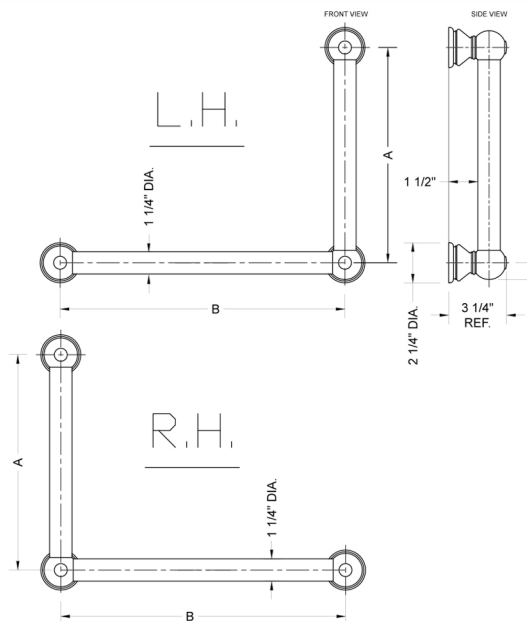

G30 24H x 16W 90° Right Hand Grab Bar

Model #: **G30-24H-16W-RH-**

FEATURES:

- ADA compliant when properly installed
- All brass construction, fully polished & plated
- All grab bars can be custom sized. Contact JACLO for pricing & availability
- Optional handshower sliders and toilet paper/wash cloth holders can be added only upon initial order
- Grab bars over 32" REQUIRE a middle post

SPECIFICATION DRAWING:

BRASS LUXURY GRAB BAR			
PART. #	DESCRIPTION	A H	B W
G30-12H-12W	CENTER TO CENTER	12"	12"
G30-12H-16W	CENTER TO CENTER	12"	16"
G30-12H-24W	CENTER TO CENTER	12"	24"
G30-12H-32W	CENTER TO CENTER	12"	32"
G30-16H-12W	CENTER TO CENTER	16"	12"
G30-16H-16W	CENTER TO CENTER	16"	16"
G30-16H-24W	CENTER TO CENTER	16"	24"
G30-16H-32W	CENTER TO CENTER	16"	32"
G30-24H-12W	CENTER TO CENTER	24"	12"
G30-24H-16W	CENTER TO CENTER	24"	16"
G30-24H-24W	CENTER TO CENTER	24"	24"
G30-24H-32W	CENTER TO CENTER	24"	32"
G30-32H-12W	CENTER TO CENTER	32"	12"
G30-32H-16W	CENTER TO CENTER	32"	16"
G30-32H-24W	CENTER TO CENTER	32"	24"
G30-32H-32W	CENTER TO CENTER	32"	32"