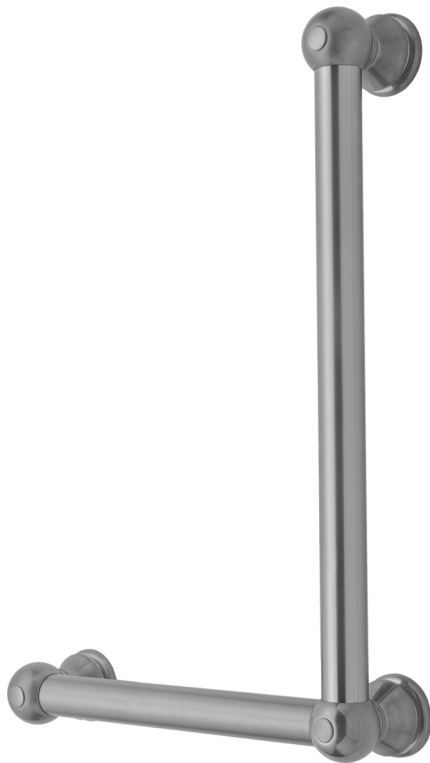

G30 24H x 16W 90° Left Hand Grab Bar

Model #: **G30-24H-16W-LH-**

FEATURES:

- ADA compliant when properly installed
- All brass construction, fully polished & plated
- All grab bars can be custom sized. Contact JACLO for pricing & availability
- Optional handshower sliders and toilet paper/wash cloth holders can be added only upon initial order
- Grab bars over 32" REQUIRE a middle post

AVAILABLE FINISHES:

Polished Chrome (PCH)	Satin Chrome (SC)	Bronze Umber (BU)
Satin Nickel (SN)	Pewter (PEW)	Caramel Bronze (CB)
Polished Nickel (PN)	Antique Brass (AB)	Antique Copper (ACU)
Oil-Rubbed Bronze (ORB)	Polished Brass (PB)	Polished Copper (PCU)
Vintage Bronze (VB)	Satin Brass (SB)	Matte Black (MBK)
Satin Gold (SG)	Polished Gold (PG)	Black Nickel (BKN)
Bombay Gold (BG)	Jewelers Gold (JG)	Europa Bronze (EB)
White (WH)	Sedona Beige (SDB)	Tristan Brass (TB)
Unlacquered Brass (ULB)	Satin Cooper (SCU)	

SPECIFICATION DRAWING:

BRASS LUXURY GRAB BAR			
PART. #	DESCRIPTION	A H	B W
G30-12H-12W	CENTER TO CENTER	12"	12"
G30-12H-16W	CENTER TO CENTER	12"	16"
G30-12H-24W	CENTER TO CENTER	12"	24"
G30-12H-32W	CENTER TO CENTER	12"	32"
G30-16H-12W	CENTER TO CENTER	16"	12"
G30-16H-16W	CENTER TO CENTER	16"	16"
G30-16H-24W	CENTER TO CENTER	16"	24"
G30-16H-32W	CENTER TO CENTER	16"	32"
G30-24H-12W	CENTER TO CENTER	24"	12"
G30-24H-16W	CENTER TO CENTER	24"	16"
G30-24H-24W	CENTER TO CENTER	24"	24"
G30-24H-32W	CENTER TO CENTER	24"	32"
G30-32H-12W	CENTER TO CENTER	32"	12"
G30-32H-16W	CENTER TO CENTER	32"	16"
G30-32H-24W	CENTER TO CENTER	32"	24"
G30-32H-32W	CENTER TO CENTER	32"	32"