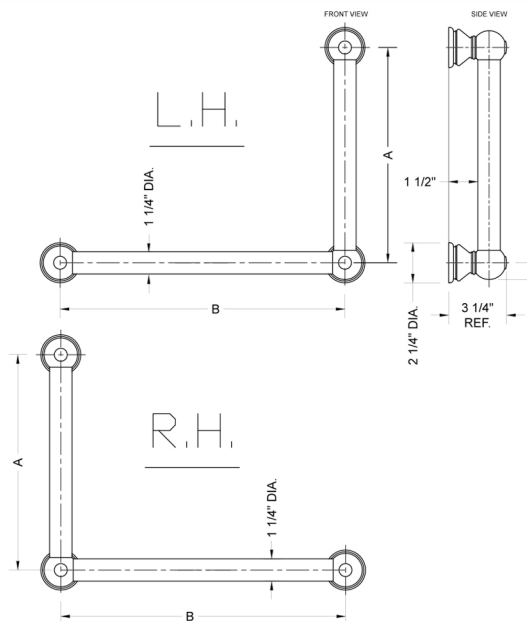

G30 24H x 16W 90° Left Hand Grab Bar

Model #: **G30-24H-16W-LH-**

FEATURES:

- ADA compliant when properly installed
- All brass construction, fully polished & plated
- All grab bars can be custom sized. Contact JACLO for pricing & availability
- Optional handshower sliders and toilet paper/wash cloth holders can be added only upon initial order
- Grab bars over 32" REQUIRE a middle post

SPECIFICATION DRAWING:

BRASS LUXURY GRAB BAR			
PART. #	DESCRIPTION	A H	B W
G30-12H-12W	CENTER TO CENTER	12"	12"
G30-12H-16W	CENTER TO CENTER	12"	16"
G30-12H-24W	CENTER TO CENTER	12"	24"
G30-12H-32W	CENTER TO CENTER	12"	32"
G30-16H-12W	CENTER TO CENTER	16"	12"
G30-16H-16W	CENTER TO CENTER	16"	16"
G30-16H-24W	CENTER TO CENTER	16"	24"
G30-16H-32W	CENTER TO CENTER	16"	32"
G30-24H-12W	CENTER TO CENTER	24"	12"
G30-24H-16W	CENTER TO CENTER	24"	16"
G30-24H-24W	CENTER TO CENTER	24"	24"
G30-24H-32W	CENTER TO CENTER	24"	32"
G30-32H-12W	CENTER TO CENTER	32"	12"
G30-32H-16W	CENTER TO CENTER	32"	16"
G30-32H-24W	CENTER TO CENTER	32"	24"
G30-32H-32W	CENTER TO CENTER	32"	32"