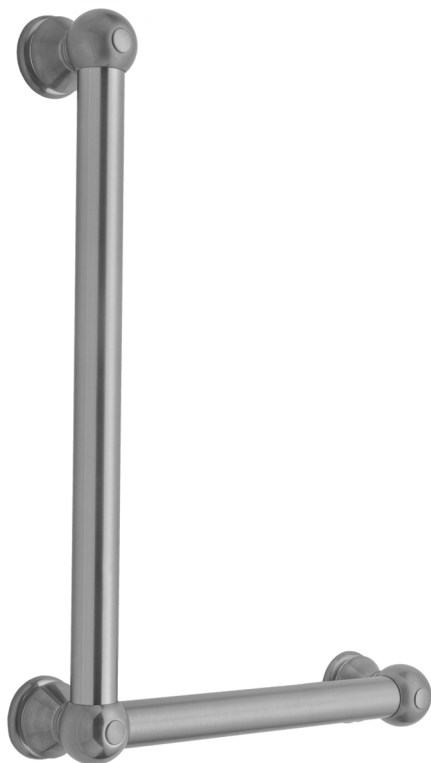

G30 24H x 12W 90° Right Hand Grab Bar

Model #: **G30-24H-12W-RH-**

FEATURES:

- ADA compliant when properly installed
- All brass construction, fully polished & plated
- All grab bars can be custom sized. Contact JACLO for pricing & availability
- Optional handshower sliders and toilet paper/wash cloth holders can be added only upon initial order
- Grab bars over 32" REQUIRE a middle post

AVAILABLE FINISHES:

Polished Chrome (PCH)	Satin Chrome (SC)	Bronze Umber (BU)
Satin Nickel (SN)	Pewter (PEW)	Caramel Bronze (CB)
Polished Nickel (PN)	Antique Brass (AB)	Antique Copper (ACU)
Oil-Rubbed Bronze (ORB)	Polished Brass (PB)	Polished Copper (PCU)
Vintage Bronze (VB)	Satin Brass (SB)	Matte Black (MBK)
Satin Gold (SG)	Polished Gold (PG)	Black Nickel (BKN)
Bombay Gold (BG)	Jewelers Gold (JG)	Europa Bronze (EB)
White (WH)	Sedona Beige (SDB)	Tristan Brass (TB)
Unlacquered Brass (ULB)	Satin Cooper (SCU)	

SPECIFICATION DRAWING:

BRASS LUXURY GRAB BAR			
PART. #	DESCRIPTION	A H	B W
G30-12H-12W	CENTER TO CENTER	12"	12"
G30-12H-16W	CENTER TO CENTER	12"	16"
G30-12H-24W	CENTER TO CENTER	12"	24"
G30-12H-32W	CENTER TO CENTER	12"	32"
G30-16H-12W	CENTER TO CENTER	16"	12"
G30-16H-16W	CENTER TO CENTER	16"	16"
G30-16H-24W	CENTER TO CENTER	16"	24"
G30-16H-32W	CENTER TO CENTER	16"	32"
G30-24H-12W	CENTER TO CENTER	24"	12"
G30-24H-16W	CENTER TO CENTER	24"	16"
G30-24H-24W	CENTER TO CENTER	24"	24"
G30-24H-32W	CENTER TO CENTER	24"	32"
G30-32H-12W	CENTER TO CENTER	32"	12"
G30-32H-16W	CENTER TO CENTER	32"	16"
G30-32H-24W	CENTER TO CENTER	32"	24"
G30-32H-32W	CENTER TO CENTER	32"	32"