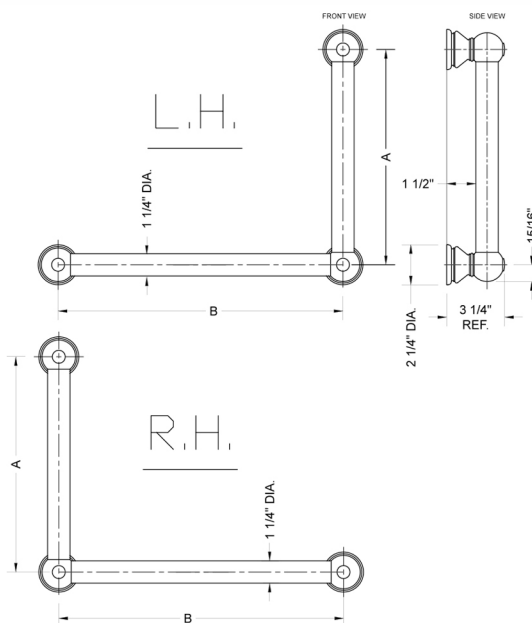

G30 24H x 12W 90° Right Hand Grab Bar

Model #: **G30-24H-12W-RH-**

FEATURES:

- ADA compliant when properly installed
- All brass construction, fully polished & plated
- All grab bars can be custom sized. Contact JACLO for pricing & availability
- Optional handshower sliders and toilet paper/wash cloth holders can be added only upon initial order
- Grab bars over 32" REQUIRE a middle post

SPECIFICATION DRAWING:

BRASS LUXURY GRAB BAR			
PART. #	DESCRIPTION	A H	B W
G30-12H-12W	CENTER TO CENTER	12"	12"
G30-12H-16W	CENTER TO CENTER	12"	16"
G30-12H-24W	CENTER TO CENTER	12"	24"
G30-12H-32W	CENTER TO CENTER	12"	32"
G30-16H-12W	CENTER TO CENTER	16"	12"
G30-16H-16W	CENTER TO CENTER	16"	16"
G30-16H-24W	CENTER TO CENTER	16"	24"
G30-16H-32W	CENTER TO CENTER	16"	32"
G30-24H-12W	CENTER TO CENTER	24"	12"
G30-24H-16W	CENTER TO CENTER	24"	16"
G30-24H-24W	CENTER TO CENTER	24"	24"
G30-24H-32W	CENTER TO CENTER	24"	32"
G30-32H-12W	CENTER TO CENTER	32"	12"
G30-32H-16W	CENTER TO CENTER	32"	16"
G30-32H-24W	CENTER TO CENTER	32"	24"
G30-32H-32W	CENTER TO CENTER	32"	32"