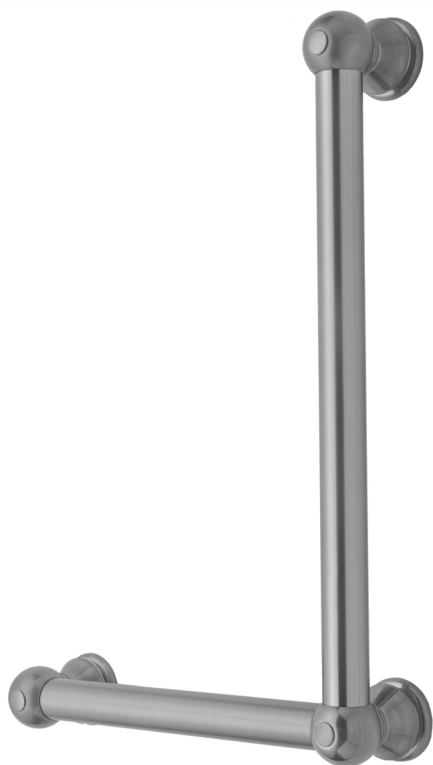

G30 24H x 12W 90° Left Hand Grab Bar

Model #: **G30-24H-12W-LH-**

FEATURES:

- ADA compliant when properly installed
- All brass construction, fully polished & plated
- All grab bars can be custom sized. Contact JACLO for pricing & availability
- Optional handshower sliders and toilet paper/wash cloth holders can be added only upon initial order
- Grab bars over 32" REQUIRE a middle post

AVAILABLE FINISHES:

Polished Chrome (PCH)	Satin Chrome (SC)	Bronze Umber (BU)
Satin Nickel (SN)	Pewter (PEW)	Caramel Bronze (CB)
Polished Nickel (PN)	Antique Brass (AB)	Antique Copper (ACU)
Oil-Rubbed Bronze (ORB)	Polished Brass (PB)	Polished Copper (PCU)
Vintage Bronze (VB)	Satin Brass (SB)	Matte Black (MBK)
Satin Gold (SG)	Polished Gold (PG)	Black Nickel (BKN)
Bombay Gold (BG)	Jewelers Gold (JG)	Europa Bronze (EB)
White (WH)	Sedona Beige (SDB)	Tristan Brass (TB)
Unlacquered Brass (ULB)	Satin Cooper (SCU)	

SPECIFICATION DRAWING:

BRASS LUXURY GRAB BAR			
PART. #	DESCRIPTION	A H	B W
G30-12H-12W	CENTER TO CENTER	12"	12"
G30-12H-16W	CENTER TO CENTER	12"	16"
G30-12H-24W	CENTER TO CENTER	12"	24"
G30-12H-32W	CENTER TO CENTER	12"	32"
G30-16H-12W	CENTER TO CENTER	16"	12"
G30-16H-16W	CENTER TO CENTER	16"	16"
G30-16H-24W	CENTER TO CENTER	16"	24"
G30-16H-32W	CENTER TO CENTER	16"	32"
G30-24H-12W	CENTER TO CENTER	24"	12"
G30-24H-16W	CENTER TO CENTER	24"	16"
G30-24H-24W	CENTER TO CENTER	24"	24"
G30-24H-32W	CENTER TO CENTER	24"	32"
G30-32H-12W	CENTER TO CENTER	32"	12"
G30-32H-16W	CENTER TO CENTER	32"	16"
G30-32H-24W	CENTER TO CENTER	32"	24"
G30-32H-32W	CENTER TO CENTER	32"	32"