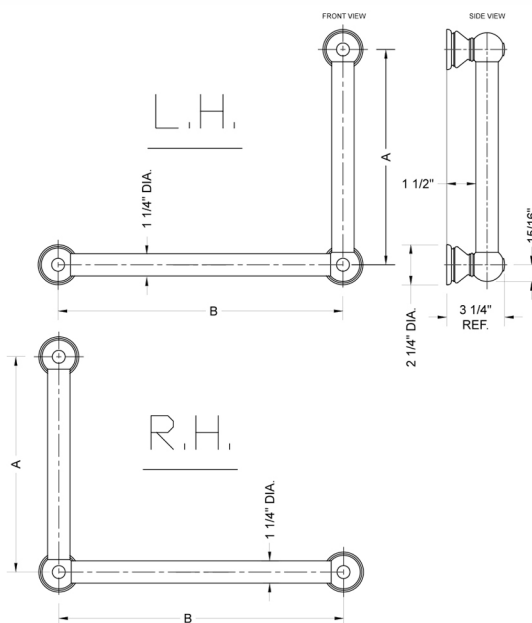

G30 24H x 12W 90° Left Hand Grab Bar

Model #: **G30-24H-12W-LH-**

FEATURES:

- ADA compliant when properly installed
- All brass construction, fully polished & plated
- All grab bars can be custom sized. Contact JACLO for pricing & availability
- Optional handshower sliders and toilet paper/wash cloth holders can be added only upon initial order
- Grab bars over 32" REQUIRE a middle post

SPECIFICATION DRAWING:

BRASS LUXURY GRAB BAR			
PART. #	DESCRIPTION	A H	B W
G30-12H-12W	CENTER TO CENTER	12"	12"
G30-12H-16W	CENTER TO CENTER	12"	16"
G30-12H-24W	CENTER TO CENTER	12"	24"
G30-12H-32W	CENTER TO CENTER	12"	32"
G30-16H-12W	CENTER TO CENTER	16"	12"
G30-16H-16W	CENTER TO CENTER	16"	16"
G30-16H-24W	CENTER TO CENTER	16"	24"
G30-16H-32W	CENTER TO CENTER	16"	32"
G30-24H-12W	CENTER TO CENTER	24"	12"
G30-24H-16W	CENTER TO CENTER	24"	16"
G30-24H-24W	CENTER TO CENTER	24"	24"
G30-24H-32W	CENTER TO CENTER	24"	32"
G30-32H-12W	CENTER TO CENTER	32"	12"
G30-32H-16W	CENTER TO CENTER	32"	16"
G30-32H-24W	CENTER TO CENTER	32"	24"
G30-32H-32W	CENTER TO CENTER	32"	32"