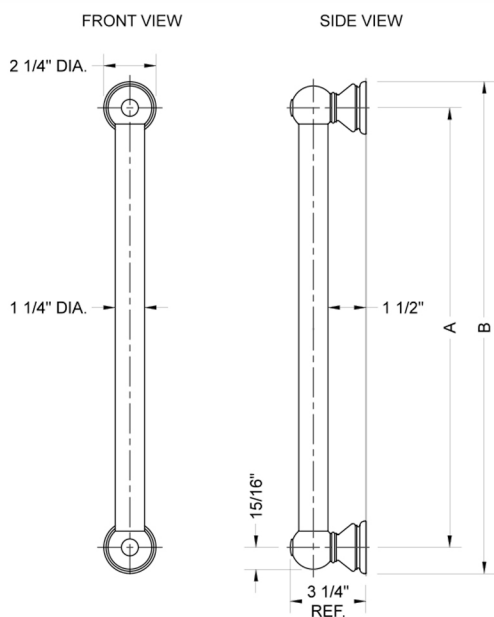

24" G30 Straight Grab Bar

Model #: G30-24-

FEATURES:

- ADA compliant when properly installed
- All brass construction, fully polished & plated
- All grab bars can be custom sized. Contact JACLO for pricing & availability
- Optional handshower sliders and toilet paper/wash cloth holders can be added only upon initial order
- Grab bars over 32" REQUIRE a middle post

SPECIFICATION DRAWING:

BRASS LUXURY GRAB BAR			
PART. #	DESCRIPTION	A	B
G30-12-XX	12" CENTER TO CENTER	12"	14 1/4"
G30-16-XX	16" CENTER TO CENTER	16"	18 1/4"
G30-18-XX	18" CENTER TO CENTER	18"	20 1/4"
G30-24-XX	24" CENTER TO CENTER	24"	28 1/4"
G30-32-XX	32" CENTER TO CENTER	32"	44 1/4"
*NOTE: GRAB BARS OVER 32" REQUIRE A MIDDLE POST			
G30-36-XX	36" CENTER TO CENTER	36"	38 1/4"
G30-42-XX	42" CENTER TO CENTER	42"	44 1/4"
G30-48-XX	48" CENTER TO CENTER	48"	50 1/4"
G30-60-XX	60" CENTER TO CENTER	60"	62 1/4"