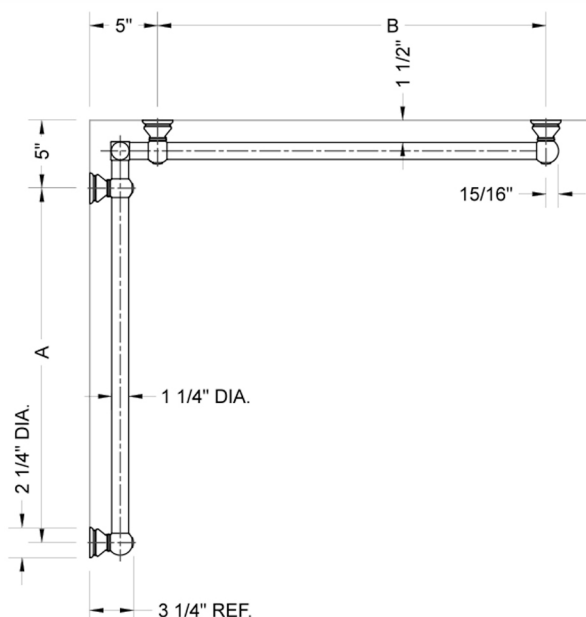

G30 24" x 48" Inside Corner Grab Bar

Model #: **G30-24-48-IC-**

FEATURES:

- ADA compliant when properly installed
- All brass construction, fully polished & plated
- All grab bars can be custom sized. Contact JACLO for pricing & availability
- Optional handshower sliders and toilet paper/wash cloth holders can be added only upon initial order
- Grab bars over 32" REQUIRE a middle post

SPECIFICATION DRAWING:

| BRASS LUXURY GRAB BAR | | | | | | | |
|-----------------------|----------------|-----|-----|--------------|----------------|-----|-----|
| PART. # | DESCRIPTION | A | B | PART. # | DESCRIPTION | A | B |
| G30-12-12-IC | CENTER OF POST | 12" | 12" | G30-24-36-IC | CENTER OF POST | 24" | 36" |
| G30-12-16-IC | CENTER OF POST | 12" | 16" | G30-24-48-IC | CENTER OF POST | 24" | 48" |
| G30-12-24-IC | CENTER OF POST | 12" | 24" | G30-24-60-IC | CENTER OF POST | 24" | 60" |
| G30-12-32-IC | CENTER OF POST | 12" | 32" | | | | |
| | | | | G30-32-32-IC | CENTER OF POST | 32" | 32" |
| G30-12-36-IC | CENTER OF POST | 12" | 36" | G30-32-36-IC | CENTER OF POST | 32" | 36" |
| G30-12-48-IC | CENTER OF POST | 12" | 48" | G30-32-48-IC | CENTER OF POST | 32" | 48" |
| G30-12-60-IC | CENTER OF POST | 12" | 60" | G30-32-60-IC | CENTER OF POST | 32" | 60" |
| | | | | | | | |
| G30-16-16-IC | CENTER OF POST | 16" | 16" | G30-36-36-IC | CENTER OF POST | 36" | 36" |
| G30-16-24-IC | CENTER OF POST | 16" | 24" | G30-36-48-IC | CENTER OF POST | 36" | 48" |
| G30-16-32-IC | CENTER OF POST | 16" | 32" | G30-36-60-IC | CENTER OF POST | 36" | 60" |
| | | | | | | | |
| G30-16-36-IC | CENTER OF POST | 16" | 36" | G30-48-48-IC | CENTER OF POST | 48" | 48" |
| G30-16-48-IC | CENTER OF POST | 16" | 48" | G30-48-60-IC | CENTER OF POST | 48" | 60" |
| G30-16-60-IC | CENTER OF POST | 16" | 60" | | | | |
| | | | | G30-60-60-IC | CENTER OF POST | 60" | 60" |
| G30-24-24-IC | CENTER OF POST | 24" | 24" | | | | |
| G30-24-32-IC | CENTER OF POST | 24" | 32" | | | | |