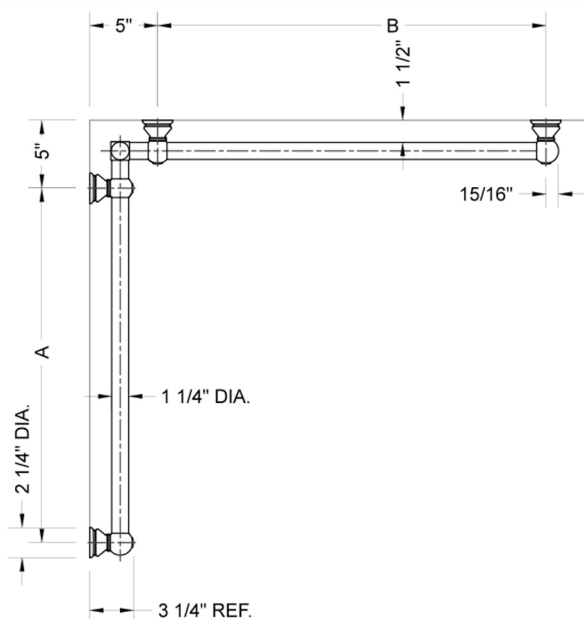

## G30 24" x 36" Inside Corner Grab Bar

**Model #: G30-24-36-IC-**

### FEATURES:

- ADA compliant when properly installed
- All brass construction, fully polished & plated
- All grab bars can be custom sized. Contact JACLO for pricing & availability
- Optional handshower sliders and toilet paper/wash cloth holders can be added only upon initial order
- Grab bars over 32" REQUIRE a middle post

### SPECIFICATION DRAWING:

BRASS LUXURY GRAB BAR							
PART. #	DESCRIPTION	A	B	PART. #	DESCRIPTION	A	B
G30-12-12-IC	CENTER OF POST	12"	12"	G30-24-36-IC	CENTER OF POST	24"	36"
G30-12-16-IC	CENTER OF POST	12"	16"	G30-24-48-IC	CENTER OF POST	24"	48"
G30-12-24-IC	CENTER OF POST	12"	24"	G30-24-60-IC	CENTER OF POST	24"	60"
G30-12-32-IC	CENTER OF POST	12"	32"				
G30-12-36-IC	CENTER OF POST	12"	36"	G30-32-32-IC	CENTER OF POST	32"	32"
G30-12-48-IC	CENTER OF POST	12"	48"	G30-32-36-IC	CENTER OF POST	32"	36"
G30-12-60-IC	CENTER OF POST	12"	60"	G30-32-48-IC	CENTER OF POST	32"	48"
				G30-32-60-IC	CENTER OF POST	32"	60"
G30-16-16-IC	CENTER OF POST	16"	16"				
G30-16-24-IC	CENTER OF POST	16"	24"	G30-36-36-IC	CENTER OF POST	36"	36"
G30-16-32-IC	CENTER OF POST	16"	32"	G30-36-48-IC	CENTER OF POST	36"	48"
				G30-36-60-IC	CENTER OF POST	36"	60"
G30-16-36-IC	CENTER OF POST	16"	36"				
G30-16-48-IC	CENTER OF POST	16"	48"	G30-48-48-IC	CENTER OF POST	48"	48"
G30-16-60-IC	CENTER OF POST	16"	60"	G30-48-60-IC	CENTER OF POST	48"	60"
G30-24-24-IC	CENTER OF POST	24"	24"	G30-60-60-IC	CENTER OF POST	60"	60"
G30-24-32-IC	CENTER OF POST	24"	32"				