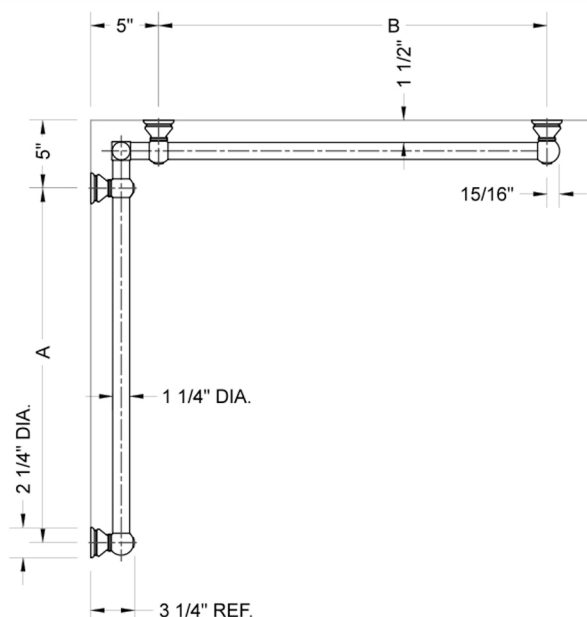

G30 24" x 32" Inside Corner Grab Bar

Model #: G30-24-32-IC-

FEATURES:

- ADA compliant when properly installed
- All brass construction, fully polished & plated
- All grab bars can be custom sized. Contact JACLO for pricing & availability
- Optional handshower sliders and toilet paper/wash cloth holders can be added only upon initial order
- Grab bars over 32" REQUIRE a middle post

SPECIFICATION DRAWING:

BRASS LUXURY GRAB BAR							
PART. #	DESCRIPTION	A	B	PART. #	DESCRIPTION	A	B
G30-12-12-IC	CENTER OF POST	12"	12"	G30-24-36-IC	CENTER OF POST	24"	36"
G30-12-16-IC	CENTER OF POST	12"	16"	G30-24-48-IC	CENTER OF POST	24"	48"
G30-12-24-IC	CENTER OF POST	12"	24"	G30-24-60-IC	CENTER OF POST	24"	60"
G30-12-32-IC	CENTER OF POST	12"	32"				
				G30-32-32-IC	CENTER OF POST	32"	32"
G30-12-36-IC	CENTER OF POST	12"	36"	G30-32-36-IC	CENTER OF POST	32"	36"
G30-12-48-IC	CENTER OF POST	12"	48"	G30-32-48-IC	CENTER OF POST	32"	48"
G30-12-60-IC	CENTER OF POST	12"	60"	G30-32-60-IC	CENTER OF POST	32"	60"
G30-16-16-IC	CENTER OF POST	16"	16"	G30-36-36-IC	CENTER OF POST	36"	36"
G30-16-24-IC	CENTER OF POST	16"	24"	G30-36-48-IC	CENTER OF POST	36"	48"
G30-16-32-IC	CENTER OF POST	16"	32"	G30-36-60-IC	CENTER OF POST	36"	60"
G30-16-36-IC	CENTER OF POST	16"	36"	G30-48-48-IC	CENTER OF POST	48"	48"
G30-16-48-IC	CENTER OF POST	16"	48"	G30-48-60-IC	CENTER OF POST	48"	60"
G30-16-60-IC	CENTER OF POST	16"	60"				
				G30-60-60-IC	CENTER OF POST	60"	60"
G30-24-24-IC	CENTER OF POST	24"	24"				
G30-24-32-IC	CENTER OF POST	24"	32"				