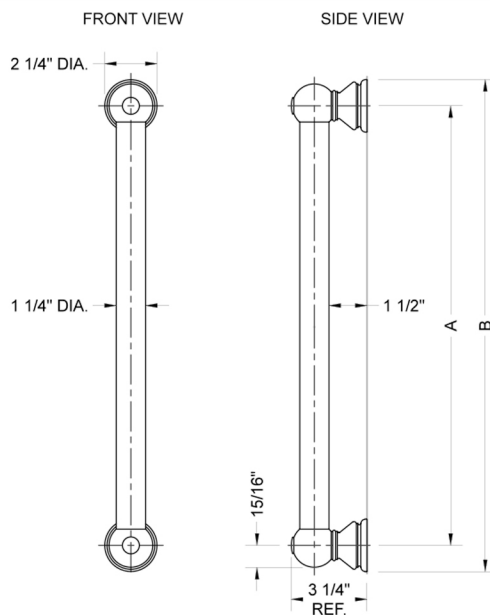

## 18" G30 Straight Grab Bar

Model #: G30-18-

### FEATURES:

- ADA compliant when properly installed
- All brass construction, fully polished & plated
- All grab bars can be custom sized. Contact JACLO for pricing & availability
- Optional handshower sliders and toilet paper/wash cloth holders can be added only upon initial order
- Grab bars over 32" REQUIRE a middle post

### SPECIFICATION DRAWING:

BRASS LUXURY GRAB BAR			
PART. #	DESCRIPTION	A	B
G30-12-XX	12" CENTER TO CENTER	12"	14 1/4"
G30-16-XX	16" CENTER TO CENTER	16"	18 1/4"
G30-18-XX	18" CENTER TO CENTER	18"	20 1/4"
G30-24-XX	24" CENTER TO CENTER	24"	28 1/4"
G30-32-XX	32" CENTER TO CENTER	32"	44 1/4"
*NOTE: GRAB BARS OVER 32" REQUIRE A MIDDLE POST			
G30-36-XX	36" CENTER TO CENTER	36"	38 1/4"
G30-42-XX	42" CENTER TO CENTER	42"	44 1/4"
G30-48-XX	48" CENTER TO CENTER	48"	50 1/4"
G30-60-XX	60" CENTER TO CENTER	60"	62 1/4"