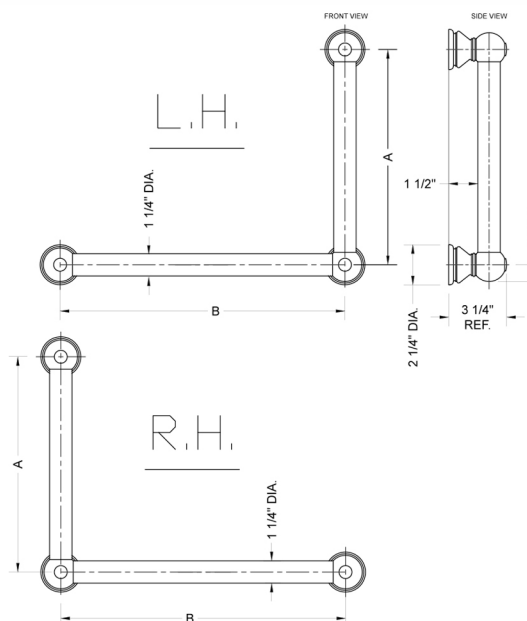

G30 16H x 32W 90° Right Hand Grab Bar

Model #: **G30-16H-32W-RH-**

FEATURES:

- ADA compliant when properly installed
- All brass construction, fully polished & plated
- All grab bars can be custom sized. Contact JACLO for pricing & availability
- Optional handshower sliders and toilet paper/wash cloth holders can be added only upon initial order
- Grab bars over 32" REQUIRE a middle post

SPECIFICATION DRAWING:

BRASS LUXURY GRAB BAR			
PART. #	DESCRIPTION	A H	B W
G30-12H-12W	CENTER TO CENTER	12"	12"
G30-12H-16W	CENTER TO CENTER	12"	16"
G30-12H-24W	CENTER TO CENTER	12"	24"
G30-12H-32W	CENTER TO CENTER	12"	32"
G30-16H-12W	CENTER TO CENTER	16"	12"
G30-16H-16W	CENTER TO CENTER	16"	16"
G30-16H-24W	CENTER TO CENTER	16"	24"
G30-16H-32W	CENTER TO CENTER	16"	32"
G30-24H-12W	CENTER TO CENTER	24"	12"
G30-24H-16W	CENTER TO CENTER	24"	16"
G30-24H-24W	CENTER TO CENTER	24"	24"
G30-24H-32W	CENTER TO CENTER	24"	32"
G30-32H-12W	CENTER TO CENTER	32"	12"
G30-32H-16W	CENTER TO CENTER	32"	16"
G30-32H-24W	CENTER TO CENTER	32"	24"
G30-32H-32W	CENTER TO CENTER	32"	32"