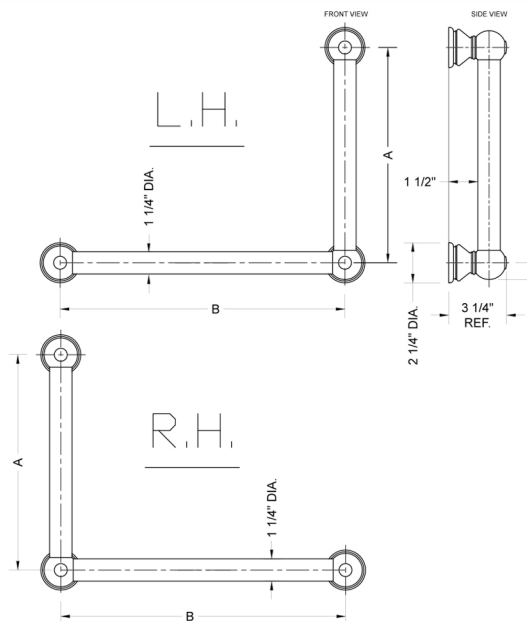

G30 16H x 32W 90° Left Hand Grab Bar

Model #: **G30-16H-32W-LH-**

FEATURES:

- ADA compliant when properly installed
- All brass construction, fully polished & plated
- All grab bars can be custom sized. Contact JACLO for pricing & availability
- Optional handshower sliders and toilet paper/wash cloth holders can be added only upon initial order
- Grab bars over 32" REQUIRE a middle post

SPECIFICATION DRAWING:

BRASS LUXURY GRAB BAR			
PART. #	DESCRIPTION	A H	B W
G30-12H-12W	CENTER TO CENTER	12"	12"
G30-12H-16W	CENTER TO CENTER	12"	16"
G30-12H-24W	CENTER TO CENTER	12"	24"
G30-12H-32W	CENTER TO CENTER	12"	32"
G30-16H-12W	CENTER TO CENTER	16"	12"
G30-16H-16W	CENTER TO CENTER	16"	16"
G30-16H-24W	CENTER TO CENTER	16"	24"
G30-16H-32W	CENTER TO CENTER	16"	32"
G30-24H-12W	CENTER TO CENTER	24"	12"
G30-24H-16W	CENTER TO CENTER	24"	16"
G30-24H-24W	CENTER TO CENTER	24"	24"
G30-24H-32W	CENTER TO CENTER	24"	32"
G30-32H-12W	CENTER TO CENTER	32"	12"
G30-32H-16W	CENTER TO CENTER	32"	16"
G30-32H-24W	CENTER TO CENTER	32"	24"
G30-32H-32W	CENTER TO CENTER	32"	32"