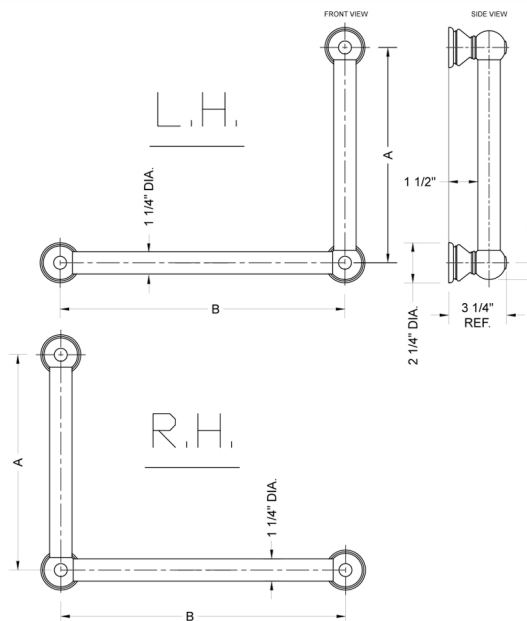

G30 16H x 24W 90° Left Hand Grab Bar

Model #: **G30-16H-24W-LH-**

FEATURES:

- ADA compliant when properly installed
- All brass construction, fully polished & plated
- All grab bars can be custom sized. Contact JACLO for pricing & availability
- Optional handshower sliders and toilet paper/wash cloth holders can be added only upon initial order
- Grab bars over 32" REQUIRE a middle post

SPECIFICATION DRAWING:

BRASS LUXURY GRAB BAR			
PART. #	DESCRIPTION	A H	B W
G30-12H-12W	CENTER TO CENTER	12"	12"
G30-12H-16W	CENTER TO CENTER	12"	16"
G30-12H-24W	CENTER TO CENTER	12"	24"
G30-12H-32W	CENTER TO CENTER	12"	32"
G30-16H-12W	CENTER TO CENTER	16"	12"
G30-16H-16W	CENTER TO CENTER	16"	16"
G30-16H-24W	CENTER TO CENTER	16"	24"
G30-16H-32W	CENTER TO CENTER	16"	32"
G30-24H-12W	CENTER TO CENTER	24"	12"
G30-24H-16W	CENTER TO CENTER	24"	16"
G30-24H-24W	CENTER TO CENTER	24"	24"
G30-24H-32W	CENTER TO CENTER	24"	32"
G30-32H-12W	CENTER TO CENTER	32"	12"
G30-32H-16W	CENTER TO CENTER	32"	16"
G30-32H-24W	CENTER TO CENTER	32"	24"
G30-32H-32W	CENTER TO CENTER	32"	32"