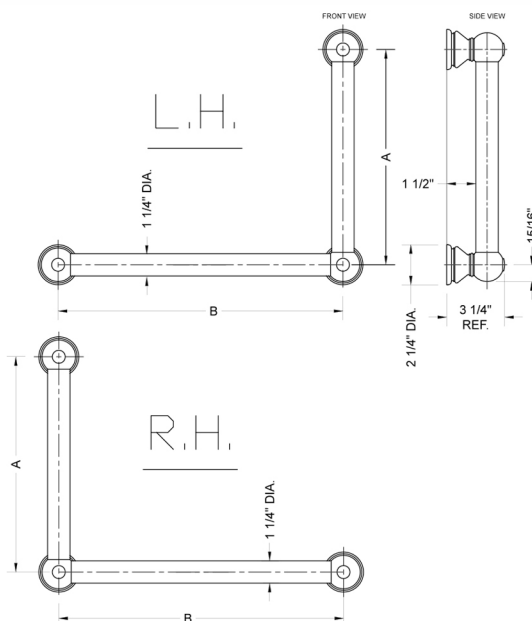

G30 16H x 16W 90° Grab Bar

Model #: G30-16H-16W-

FEATURES:

- ADA compliant when properly installed
- All brass construction, fully polished & plated
- All grab bars can be custom sized. Contact JACLO for pricing & availability
- Optional handshower sliders and toilet paper/wash cloth holders can be added only upon initial order
- Grab bars over 32" REQUIRE a middle post

SPECIFICATION DRAWING:

BRASS LUXURY GRAB BAR			
PART. #	DESCRIPTION	A H	B W
G30-12H-12W	CENTER TO CENTER	12"	12"
G30-12H-16W	CENTER TO CENTER	12"	16"
G30-12H-24W	CENTER TO CENTER	12"	24"
G30-12H-32W	CENTER TO CENTER	12"	32"
G30-16H-12W	CENTER TO CENTER	16"	12"
G30-16H-16W	CENTER TO CENTER	16"	16"
G30-16H-24W	CENTER TO CENTER	16"	24"
G30-16H-32W	CENTER TO CENTER	16"	32"
G30-24H-12W	CENTER TO CENTER	24"	12"
G30-24H-16W	CENTER TO CENTER	24"	16"
G30-24H-24W	CENTER TO CENTER	24"	24"
G30-24H-32W	CENTER TO CENTER	24"	32"
G30-32H-12W	CENTER TO CENTER	32"	12"
G30-32H-16W	CENTER TO CENTER	32"	16"
G30-32H-24W	CENTER TO CENTER	32"	24"
G30-32H-32W	CENTER TO CENTER	32"	32"