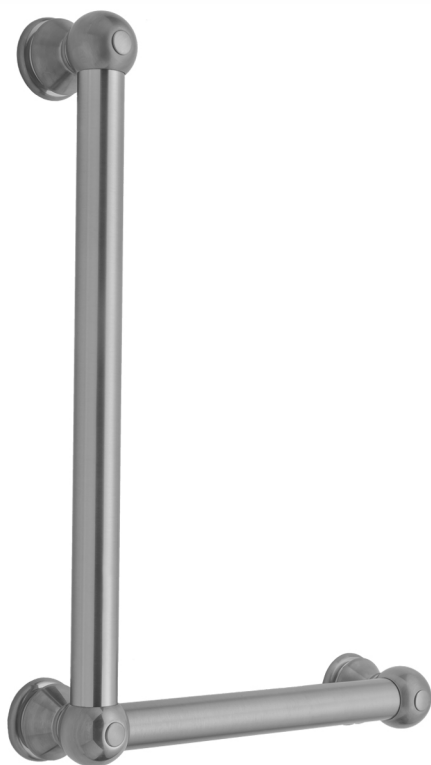

G30 16H x 12W 90° Right Hand Grab Bar

Model #: **G30-16H-12W-RH-**

FEATURES:

- ADA compliant when properly installed
- All brass construction, fully polished & plated
- All grab bars can be custom sized. Contact JACLO for pricing & availability
- Optional handshower sliders and toilet paper/wash cloth holders can be added only upon initial order
- Grab bars over 32" REQUIRE a middle post

AVAILABLE FINISHES:

Polished Chrome (PCH)	Satin Chrome (SC)	Bronze Umber (BU)
Satin Nickel (SN)	Pewter (PEW)	Caramel Bronze (CB)
Polished Nickel (PN)	Antique Brass (AB)	Antique Copper (ACU)
Oil-Rubbed Bronze (ORB)	Polished Brass (PB)	Polished Copper (PCU)
Vintage Bronze (VB)	Satin Brass (SB)	Matte Black (MBK)
Satin Gold (SG)	Polished Gold (PG)	Black Nickel (BKN)
Bombay Gold (BG)	Jewelers Gold (JG)	Europa Bronze (EB)
White (WH)	Sedona Beige (SDB)	Tristan Brass (TB)
Unlacquered Brass (ULB)	Satin Cooper (SCU)	

SPECIFICATION DRAWING:

BRASS LUXURY GRAB BAR			
PART. #	DESCRIPTION	A H	B W
G30-12H-12W	CENTER TO CENTER	12"	12"
G30-12H-16W	CENTER TO CENTER	12"	16"
G30-12H-24W	CENTER TO CENTER	12"	24"
G30-12H-32W	CENTER TO CENTER	12"	32"
G30-16H-12W	CENTER TO CENTER	16"	12"
G30-16H-16W	CENTER TO CENTER	16"	16"
G30-16H-24W	CENTER TO CENTER	16"	24"
G30-16H-32W	CENTER TO CENTER	16"	32"
G30-24H-12W	CENTER TO CENTER	24"	12"
G30-24H-16W	CENTER TO CENTER	24"	16"
G30-24H-24W	CENTER TO CENTER	24"	24"
G30-24H-32W	CENTER TO CENTER	24"	32"
G30-32H-12W	CENTER TO CENTER	32"	12"
G30-32H-16W	CENTER TO CENTER	32"	16"
G30-32H-24W	CENTER TO CENTER	32"	24"
G30-32H-32W	CENTER TO CENTER	32"	32"