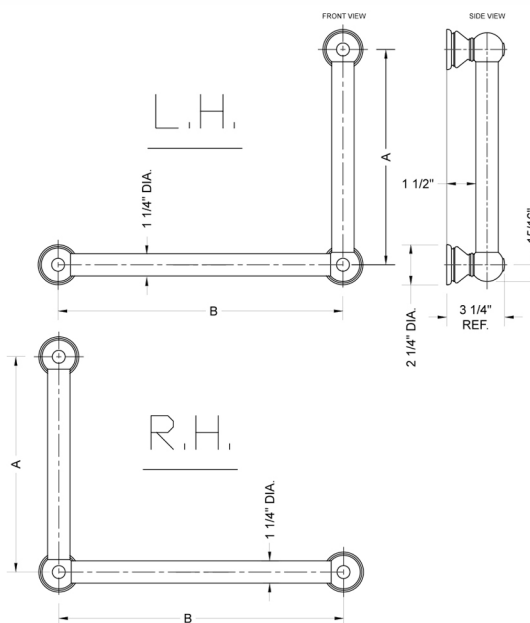

G30 16H x 12W 90° Right Hand Grab Bar

Model #: **G30-16H-12W-RH-**

FEATURES:

- ADA compliant when properly installed
- All brass construction, fully polished & plated
- All grab bars can be custom sized. Contact JACLO for pricing & availability
- Optional handshower sliders and toilet paper/wash cloth holders can be added only upon initial order
- Grab bars over 32" REQUIRE a middle post

SPECIFICATION DRAWING:

BRASS LUXURY GRAB BAR			
PART. #	DESCRIPTION	A H	B W
G30-12H-12W	CENTER TO CENTER	12"	12"
G30-12H-16W	CENTER TO CENTER	12"	16"
G30-12H-24W	CENTER TO CENTER	12"	24"
G30-12H-32W	CENTER TO CENTER	12"	32"
G30-16H-12W	CENTER TO CENTER	16"	12"
G30-16H-16W	CENTER TO CENTER	16"	16"
G30-16H-24W	CENTER TO CENTER	16"	24"
G30-16H-32W	CENTER TO CENTER	16"	32"
G30-24H-12W	CENTER TO CENTER	24"	12"
G30-24H-16W	CENTER TO CENTER	24"	16"
G30-24H-24W	CENTER TO CENTER	24"	24"
G30-24H-32W	CENTER TO CENTER	24"	32"
G30-32H-12W	CENTER TO CENTER	32"	12"
G30-32H-16W	CENTER TO CENTER	32"	16"
G30-32H-24W	CENTER TO CENTER	32"	24"
G30-32H-32W	CENTER TO CENTER	32"	32"