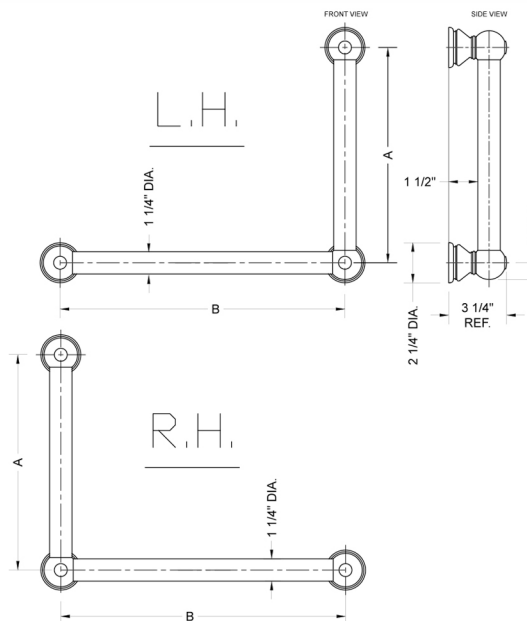

G30 16H x 12W 90° Left Hand Grab Bar

Model #: **G30-16H-12W-LH-**

FEATURES:

- ADA compliant when properly installed
- All brass construction, fully polished & plated
- All grab bars can be custom sized. Contact JACLO for pricing & availability
- Optional handshower sliders and toilet paper/wash cloth holders can be added only upon initial order
- Grab bars over 32" REQUIRE a middle post

SPECIFICATION DRAWING:

BRASS LUXURY GRAB BAR			
PART. #	DESCRIPTION	A H	B W
G30-12H-12W	CENTER TO CENTER	12"	12"
G30-12H-16W	CENTER TO CENTER	12"	16"
G30-12H-24W	CENTER TO CENTER	12"	24"
G30-12H-32W	CENTER TO CENTER	12"	32"
G30-16H-12W	CENTER TO CENTER	16"	12"
G30-16H-16W	CENTER TO CENTER	16"	16"
G30-16H-24W	CENTER TO CENTER	16"	24"
G30-16H-32W	CENTER TO CENTER	16"	32"
G30-24H-12W	CENTER TO CENTER	24"	12"
G30-24H-16W	CENTER TO CENTER	24"	16"
G30-24H-24W	CENTER TO CENTER	24"	24"
G30-24H-32W	CENTER TO CENTER	24"	32"
G30-32H-12W	CENTER TO CENTER	32"	12"
G30-32H-16W	CENTER TO CENTER	32"	16"
G30-32H-24W	CENTER TO CENTER	32"	24"
G30-32H-32W	CENTER TO CENTER	32"	32"