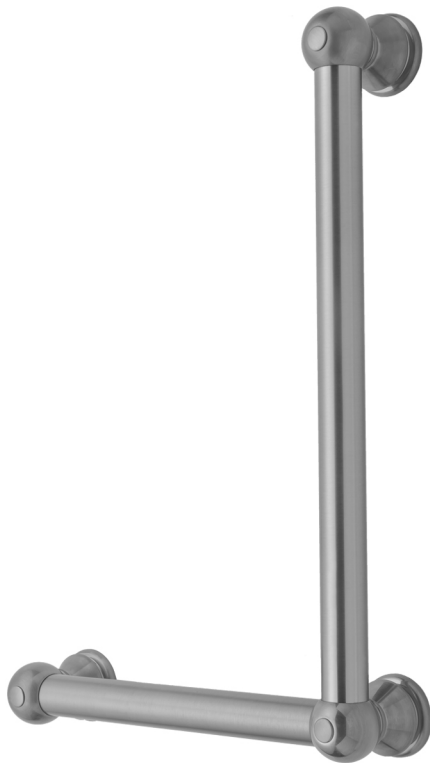

G30 16H x 12W 90° Left Hand Grab Bar

Model #: **G30-16H-12W-LH-**

FEATURES:

- ADA compliant when properly installed
- All brass construction, fully polished & plated
- All grab bars can be custom sized. Contact JACLO for pricing & availability
- Optional handshower sliders and toilet paper/wash cloth holders can be added only upon initial order
- Grab bars over 32" REQUIRE a middle post

AVAILABLE FINISHES:

Polished Chrome (PCH)	Satin Chrome (SC)	Bronze Umber (BU)
Satin Nickel (SN)	Pewter (PEW)	Caramel Bronze (CB)
Polished Nickel (PN)	Antique Brass (AB)	Antique Copper (ACU)
Oil-Rubbed Bronze (ORB)	Polished Brass (PB)	Polished Copper (PCU)
Vintage Bronze (VB)	Satin Brass (SB)	Matte Black (MBK)
Satin Gold (SG)	Polished Gold (PG)	Black Nickel (BKN)
Bombay Gold (BG)	Jewelers Gold (JG)	Europa Bronze (EB)
White (WH)	Sedona Beige (SDB)	Tristan Brass (TB)
Unlacquered Brass (ULB)	Satin Cooper (SCU)	

SPECIFICATION DRAWING:

BRASS LUXURY GRAB BAR			
PART. #	DESCRIPTION	A H	B W
G30-12H-12W	CENTER TO CENTER	12"	12"
G30-12H-16W	CENTER TO CENTER	12"	16"
G30-12H-24W	CENTER TO CENTER	12"	24"
G30-12H-32W	CENTER TO CENTER	12"	32"
G30-16H-12W	CENTER TO CENTER	16"	12"
G30-16H-16W	CENTER TO CENTER	16"	16"
G30-16H-24W	CENTER TO CENTER	16"	24"
G30-16H-32W	CENTER TO CENTER	16"	32"
G30-24H-12W	CENTER TO CENTER	24"	12"
G30-24H-16W	CENTER TO CENTER	24"	16"
G30-24H-24W	CENTER TO CENTER	24"	24"
G30-24H-32W	CENTER TO CENTER	24"	32"
G30-32H-12W	CENTER TO CENTER	32"	12"
G30-32H-16W	CENTER TO CENTER	32"	16"
G30-32H-24W	CENTER TO CENTER	32"	24"
G30-32H-32W	CENTER TO CENTER	32"	32"