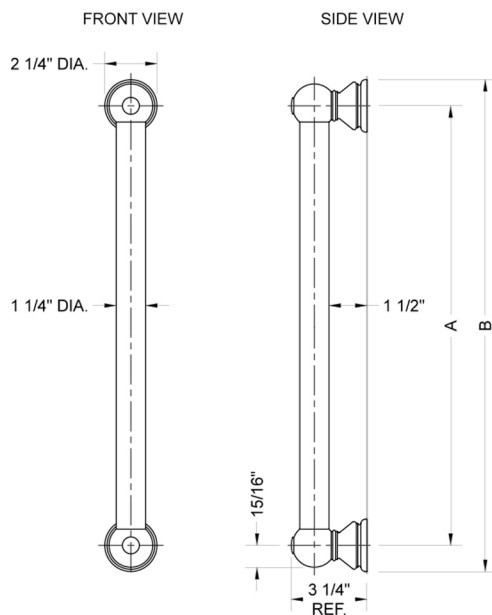

## 16" G30 Straight Grab Bar

Model #: G30-16-

### FEATURES:

- ADA compliant when properly installed
- All brass construction, fully polished & plated
- All grab bars can be custom sized. Contact JACLO for pricing & availability
- Optional handshower sliders and toilet paper/wash cloth holders can be added only upon initial order
- Grab bars over 32" REQUIRE a middle post

### SPECIFICATION DRAWING:

BRASS LUXURY GRAB BAR			
PART. #	DESCRIPTION	A	B
G30-12-XX	12" CENTER TO CENTER	12"	14 1/4"
G30-16-XX	16" CENTER TO CENTER	16"	18 1/4"
G30-18-XX	18" CENTER TO CENTER	18"	20 1/4"
G30-24-XX	24" CENTER TO CENTER	24"	28 1/4"
G30-32-XX	32" CENTER TO CENTER	32"	44 1/4"
*NOTE: GRAB BARS OVER 32" REQUIRE A MIDDLE POST			
G30-36-XX	36" CENTER TO CENTER	36"	38 1/4"
G30-42-XX	42" CENTER TO CENTER	42"	44 1/4"
G30-48-XX	48" CENTER TO CENTER	48"	50 1/4"
G30-60-XX	60" CENTER TO CENTER	60"	62 1/4"