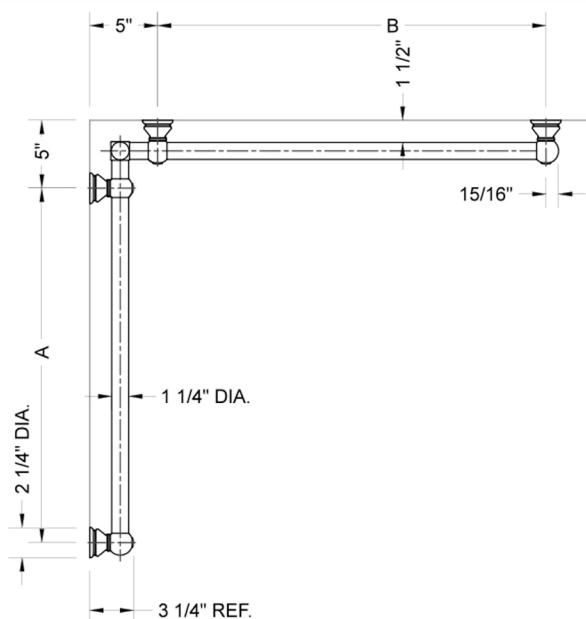

G30 16" x 60" Inside Corner Grab Bar

Model #: G30-16-60-IC-

FEATURES:

- ADA compliant when properly installed
- All brass construction, fully polished & plated
- All grab bars can be custom sized. Contact JACLO for pricing & availability
- Optional handshower sliders and toilet paper/wash cloth holders can be added only upon initial order
- Grab bars over 32" REQUIRE a middle post

SPECIFICATION DRAWING:

BRASS LUXURY GRAB BAR							
PART. #	DESCRIPTION	A	B	PART. #	DESCRIPTION	A	B
G30-12-12-IC	CENTER OF POST	12"	12"	G30-24-36-IC	CENTER OF POST	24"	36"
G30-12-16-IC	CENTER OF POST	12"	16"	G30-24-48-IC	CENTER OF POST	24"	48"
G30-12-24-IC	CENTER OF POST	12"	24"	G30-24-60-IC	CENTER OF POST	24"	60"
G30-12-32-IC	CENTER OF POST	12"	32"				
				G30-32-32-IC	CENTER OF POST	32"	32"
G30-12-36-IC	CENTER OF POST	12"	36"	G30-32-36-IC	CENTER OF POST	32"	36"
G30-12-48-IC	CENTER OF POST	12"	48"	G30-32-48-IC	CENTER OF POST	32"	48"
G30-12-60-IC	CENTER OF POST	12"	60"	G30-32-60-IC	CENTER OF POST	32"	60"
G30-16-16-IC	CENTER OF POST	16"	16"	G30-36-36-IC	CENTER OF POST	36"	36"
G30-16-24-IC	CENTER OF POST	16"	24"	G30-36-48-IC	CENTER OF POST	36"	48"
G30-16-32-IC	CENTER OF POST	16"	32"	G30-36-60-IC	CENTER OF POST	36"	60"
G30-16-36-IC	CENTER OF POST	16"	36"	G30-48-48-IC	CENTER OF POST	48"	48"
G30-16-48-IC	CENTER OF POST	16"	48"	G30-48-60-IC	CENTER OF POST	48"	60"
G30-16-60-IC	CENTER OF POST	16"	60"				
				G30-60-60-IC	CENTER OF POST	60"	60"
G30-24-24-IC	CENTER OF POST	24"	24"				
G30-24-32-IC	CENTER OF POST	24"	32"				