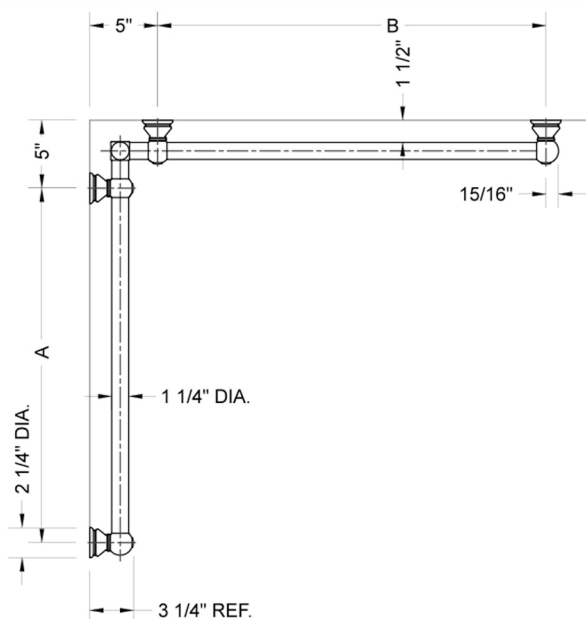

G30 16" x 48" Inside Corner Grab Bar

Model #: **G30-16-48-IC-**

FEATURES:

- ADA compliant when properly installed
- All brass construction, fully polished & plated
- All grab bars can be custom sized. Contact JACLO for pricing & availability
- Optional handshower sliders and toilet paper/wash cloth holders can be added only upon initial order
- Grab bars over 32" REQUIRE a middle post

SPECIFICATION DRAWING:

BRASS LUXURY GRAB BAR							
PART. #	DESCRIPTION	A	B	PART. #	DESCRIPTION	A	B
G30-12-12-IC	CENTER OF POST	12"	12"	G30-24-36-IC	CENTER OF POST	24"	36"
G30-12-16-IC	CENTER OF POST	12"	16"	G30-24-48-IC	CENTER OF POST	24"	48"
G30-12-24-IC	CENTER OF POST	12"	24"	G30-24-60-IC	CENTER OF POST	24"	60"
G30-12-32-IC	CENTER OF POST	12"	32"				
G30-12-36-IC	CENTER OF POST	12"	36"	G30-32-32-IC	CENTER OF POST	32"	32"
G30-12-48-IC	CENTER OF POST	12"	48"	G30-32-36-IC	CENTER OF POST	32"	36"
G30-12-60-IC	CENTER OF POST	12"	60"	G30-32-48-IC	CENTER OF POST	32"	48"
				G30-32-60-IC	CENTER OF POST	32"	60"
G30-16-16-IC	CENTER OF POST	16"	16"				
G30-16-24-IC	CENTER OF POST	16"	24"	G30-36-36-IC	CENTER OF POST	36"	36"
G30-16-32-IC	CENTER OF POST	16"	32"	G30-36-48-IC	CENTER OF POST	36"	48"
				G30-36-60-IC	CENTER OF POST	36"	60"
G30-16-36-IC	CENTER OF POST	16"	36"				
G30-16-48-IC	CENTER OF POST	16"	48"	G30-48-48-IC	CENTER OF POST	48"	48"
G30-16-60-IC	CENTER OF POST	16"	60"	G30-48-60-IC	CENTER OF POST	48"	60"
G30-24-24-IC	CENTER OF POST	24"	24"	G30-60-60-IC	CENTER OF POST	60"	60"
G30-24-32-IC	CENTER OF POST	24"	32"				