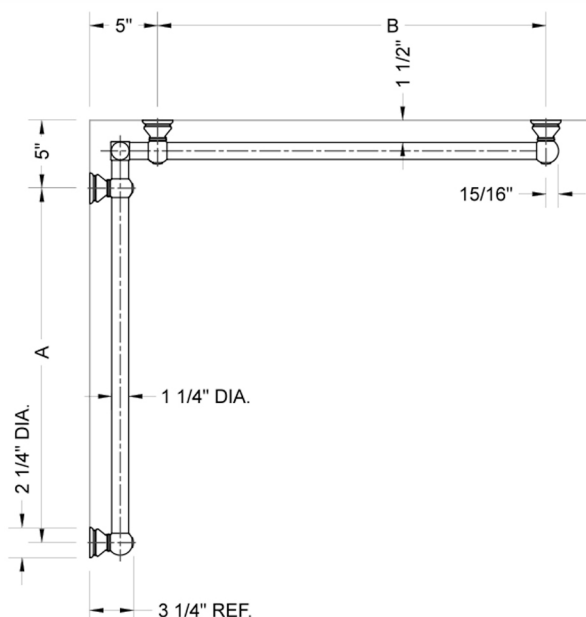

## G30 16" x 36" Inside Corner Grab Bar

Model #: G30-16-36-IC-

### FEATURES:

- ADA compliant when properly installed
- All brass construction, fully polished & plated
- All grab bars can be custom sized. Contact JACLO for pricing & availability
- Optional handshower sliders and toilet paper/wash cloth holders can be added only upon initial order
- Grab bars over 32" REQUIRE a middle post

### SPECIFICATION DRAWING:

BRASS LUXURY GRAB BAR							
PART. #	DESCRIPTION	A	B	PART. #	DESCRIPTION	A	B
G30-12-12-IC	CENTER OF POST	12"	12"	G30-24-36-IC	CENTER OF POST	24"	36"
G30-12-16-IC	CENTER OF POST	12"	16"	G30-24-48-IC	CENTER OF POST	24"	48"
G30-12-24-IC	CENTER OF POST	12"	24"	G30-24-60-IC	CENTER OF POST	24"	60"
G30-12-32-IC	CENTER OF POST	12"	32"				
G30-12-36-IC	CENTER OF POST	12"	36"	G30-32-32-IC	CENTER OF POST	32"	32"
G30-12-48-IC	CENTER OF POST	12"	48"	G30-32-36-IC	CENTER OF POST	32"	36"
G30-12-60-IC	CENTER OF POST	12"	60"	G30-32-48-IC	CENTER OF POST	32"	48"
				G30-32-60-IC	CENTER OF POST	32"	60"
G30-16-16-IC	CENTER OF POST	16"	16"				
G30-16-24-IC	CENTER OF POST	16"	24"	G30-36-36-IC	CENTER OF POST	36"	36"
G30-16-32-IC	CENTER OF POST	16"	32"	G30-36-48-IC	CENTER OF POST	36"	48"
				G30-36-60-IC	CENTER OF POST	36"	60"
G30-16-36-IC	CENTER OF POST	16"	36"				
G30-16-48-IC	CENTER OF POST	16"	48"	G30-48-48-IC	CENTER OF POST	48"	48"
G30-16-60-IC	CENTER OF POST	16"	60"	G30-48-60-IC	CENTER OF POST	48"	60"
G30-24-24-IC	CENTER OF POST	24"	24"	G30-60-60-IC	CENTER OF POST	60"	60"
G30-24-32-IC	CENTER OF POST	24"	32"				