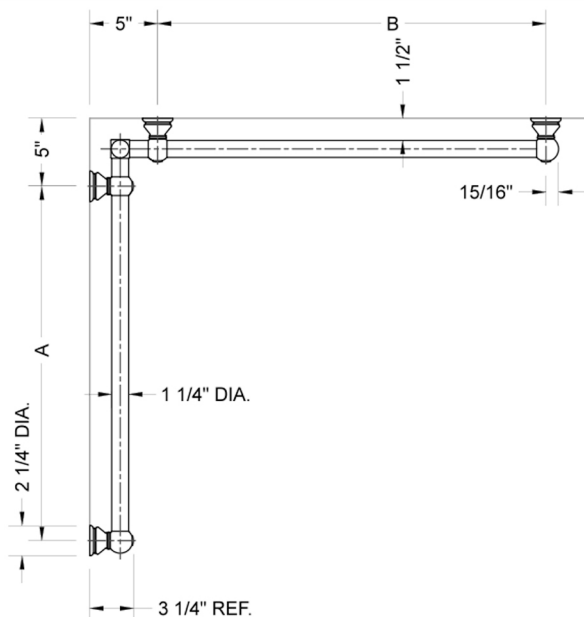

G30 16" x 24" Inside Corner Grab Bar

Model #: G30-16-24-IC-

FEATURES:

- ADA compliant when properly installed
- All brass construction, fully polished & plated
- All grab bars can be custom sized. Contact JACLO for pricing & availability
- Optional handshower sliders and toilet paper/wash cloth holders can be added only upon initial order
- Grab bars over 32" REQUIRE a middle post

SPECIFICATION DRAWING:

BRASS LUXURY GRAB BAR							
PART. #	DESCRIPTION	A	B	PART. #	DESCRIPTION	A	B
G30-12-12-IC	CENTER OF POST	12"	12"	G30-24-36-IC	CENTER OF POST	24"	36"
G30-12-16-IC	CENTER OF POST	12"	16"	G30-24-48-IC	CENTER OF POST	24"	48"
G30-12-24-IC	CENTER OF POST	12"	24"	G30-24-60-IC	CENTER OF POST	24"	60"
G30-12-32-IC	CENTER OF POST	12"	32"				
G30-12-36-IC	CENTER OF POST	12"	36"	G30-32-32-IC	CENTER OF POST	32"	32"
G30-12-48-IC	CENTER OF POST	12"	48"	G30-32-36-IC	CENTER OF POST	32"	36"
G30-12-60-IC	CENTER OF POST	12"	60"	G30-32-48-IC	CENTER OF POST	32"	48"
				G30-32-60-IC	CENTER OF POST	32"	60"
G30-16-16-IC	CENTER OF POST	16"	16"				
G30-16-24-IC	CENTER OF POST	16"	24"	G30-36-36-IC	CENTER OF POST	36"	36"
G30-16-32-IC	CENTER OF POST	16"	32"	G30-36-48-IC	CENTER OF POST	36"	48"
				G30-36-60-IC	CENTER OF POST	36"	60"
G30-16-36-IC	CENTER OF POST	16"	36"				
G30-16-48-IC	CENTER OF POST	16"	48"	G30-48-48-IC	CENTER OF POST	48"	48"
G30-16-60-IC	CENTER OF POST	16"	60"	G30-48-60-IC	CENTER OF POST	48"	60"
G30-24-24-IC	CENTER OF POST	24"	24"	G30-60-60-IC	CENTER OF POST	60"	60"
G30-24-32-IC	CENTER OF POST	24"	32"				