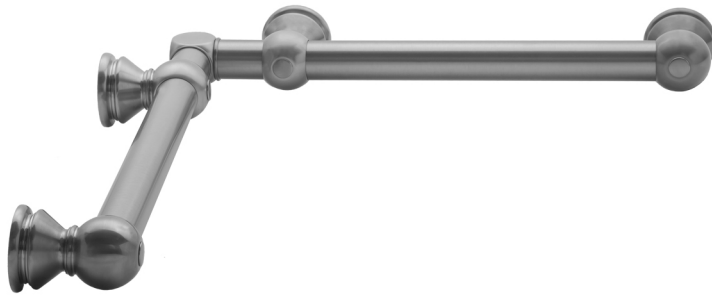

G30 16" x 24" Inside Corner Grab Bar

Model #: G30-16-24-IC-

FEATURES:

- ADA compliant when properly installed
- All brass construction, fully polished & plated
- All grab bars can be custom sized. Contact JACLO for pricing & availability
- Optional handshower sliders and toilet paper/wash cloth holders can be added only upon initial order
- Grab bars over 32" REQUIRE a middle post

AVAILABLE FINISHES:

Polished Chrome (PCH)	Satin Chrome (SC)	Bronze Umber (BU)
Satin Nickel (SN)	Pewter (PEW)	Caramel Bronze (CB)
Polished Nickel (PN)	Antique Brass (AB)	Antique Copper (ACU)
Oil-Rubbed Bronze (ORB)	Polished Brass (PB)	Polished Copper (PCU)
Vintage Bronze (VB)	Satin Brass (SB)	Matte Black (MBK)
Satin Gold (SG)	Polished Gold (PG)	Black Nickel (BKN)
Bombay Gold (BG)	Jewelers Gold (JG)	Europa Bronze (EB)
White (WH)	Sedona Beige (SDB)	Tristan Brass (TB)
Unlacquered Brass (ULB)	Satin Cooper (SCU)	